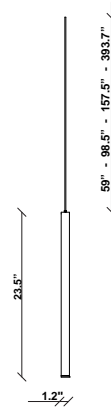

Ari F55

F55L53A76

Marco Spatti & Marco Pietro Ricci

Fixture type

Project name

Dimensions

Material

Metal

Notes

Create a custom Multispot Ari configuration by selecting number of pendants, pendant heights, pendant cord heights, pendant color, color temperature and canopies. 59" - 98" - 157" - 32'9" Dimming is based on driver capabilities. If running multiple units on one driver, fixtures must be series wired and meet minimum load ratings of the connected driver. 75 feet maximum wire length from beginning to end of series connection.

Description

23.5 inch pendant component of the Multispot Ari series- featuring minimal metal cylinders with a bronze finish, 157.5inch cord length, and 3500K 3.4W LED for direct illumination.

Voltage

24VDC