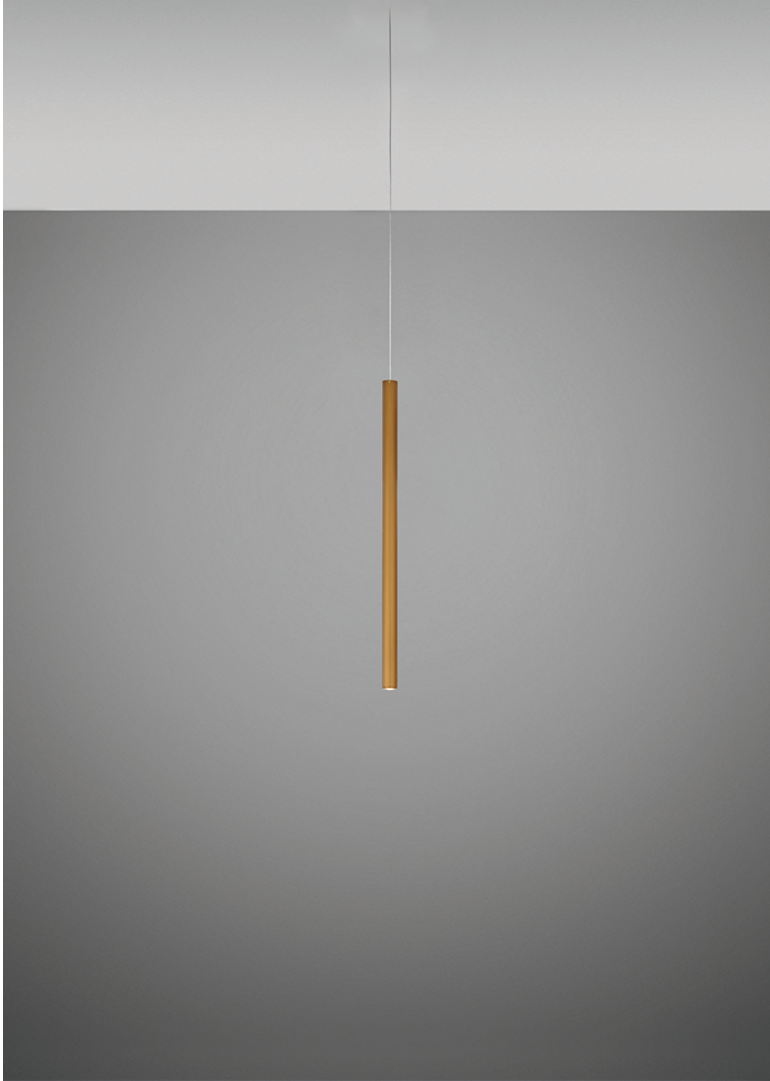

Ari F55

F55L53A76

Marco Spatti & Marco Pietro Ricci

Fixture type

Project name

Dimensions

Material

Metal

Color

 Bronze

Other colors available

Check online www.fabbian.us

Included accessories

LED

Not included accessories

Driver for powering fixture / fixtures. Driver is sized to match the custom system design. Canopy or J-box with cover plate or trimless mounting kit

Description

23.5 inch pendant component of the Multispot Ari series- featuring minimal metal cylinders with a bronze finish, 157.5inch cord length, and 3500K 3.4W LED for direct illumination.

Voltage

24VDC

Dimmable

Driver Dependent

Specs

DRY

Light source and Technical

Lamp type: LED 1x4W

Wattage: 4W

Color temperature: 3500K