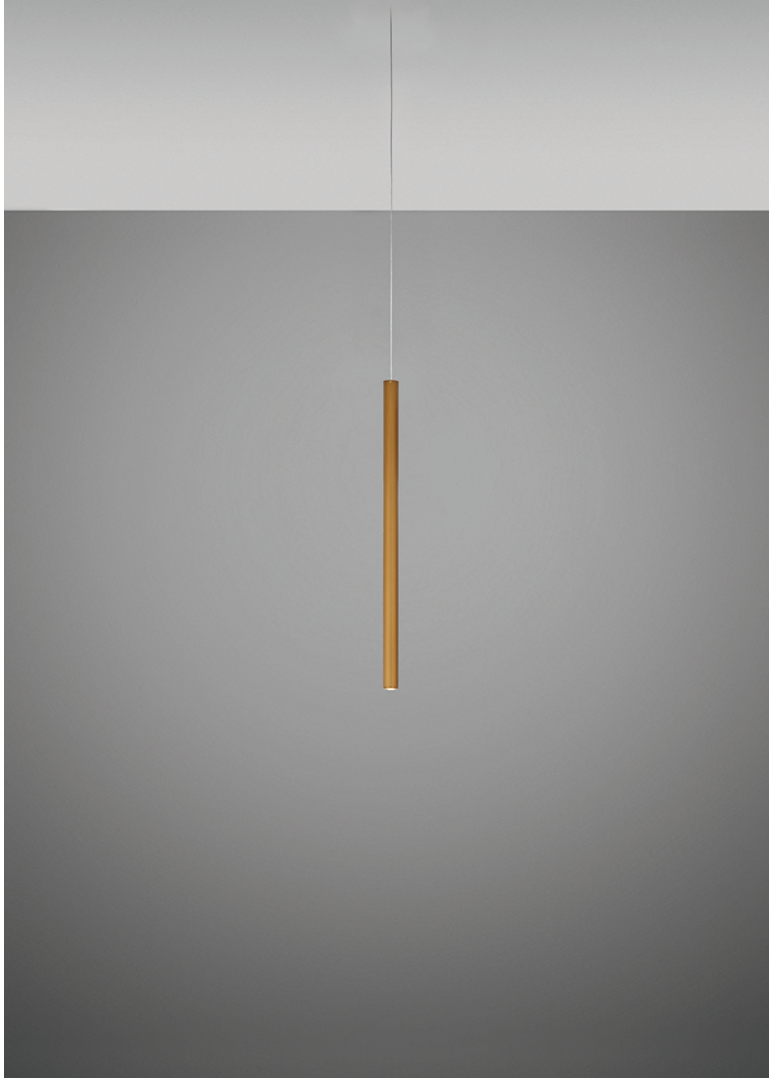

Ari F55

F55L53A76

Marco Spatti & Marco Pietro Ricci

Fixture type

Project name

Dimensions

Material

Metal

Color

 Bronze

Other colors available

Check online www.fabbian.us

Included accessories

LED

Not included accessories

Driver for powering fixture / fixtures. Driver is sized to match the custom system design. Canopy or J-box with cover plate or trimless mounting kit

Description

23.5 inch pendant component of the Multispot Ari series- featuring minimal metal cylinders with a bronze finish, 157.5inch cord length, and 3500K 3.4W LED for direct illumination.

Voltage

24VDC

Dimmable

Driver Dependent

Specs

DRY

Light source and Technical

Lamp type: LED 1x4W

Wattage: 4W

Color temperature: 3500K