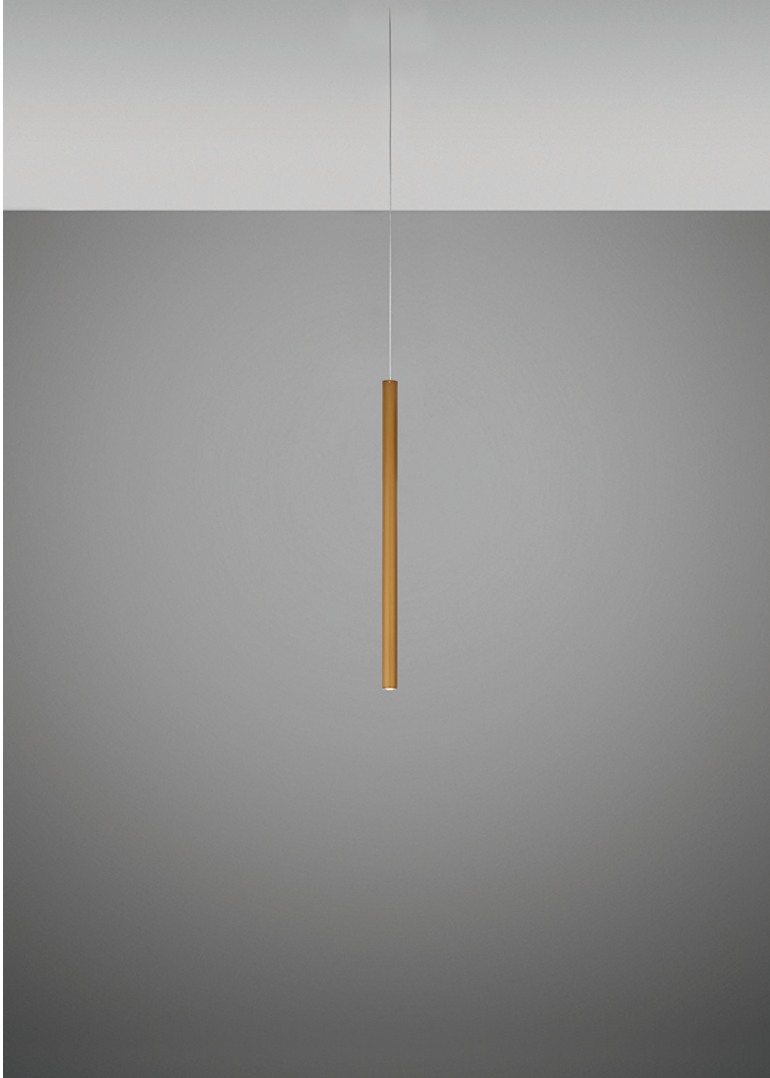

Ari F55

F55L53A76

Marco Spatti & Marco Pietro Ricci

Fixture type

Project name

Dimensions

Material

Metal

Color

 Bronze

Other colors available

Check online www.fabbian.us

Included accessories

LED

Not included accessories

Driver for powering fixture / fixtures. Driver is sized to match the custom system design. Canopy or J-box with cover plate or trimless mounting kit

Description

23.5 inch pendant component of the Multispot Ari series- featuring minimal metal cylinders with a bronze finish, 157.5inch cord length, and 3500K 3.4W LED for direct illumination.

Voltage

24VDC

Dimmable

Driver Dependent

Specs

DRY

Light source and Technical

Lamp type: LED 1x4W

Wattage: 4W

Color temperature: 3500K