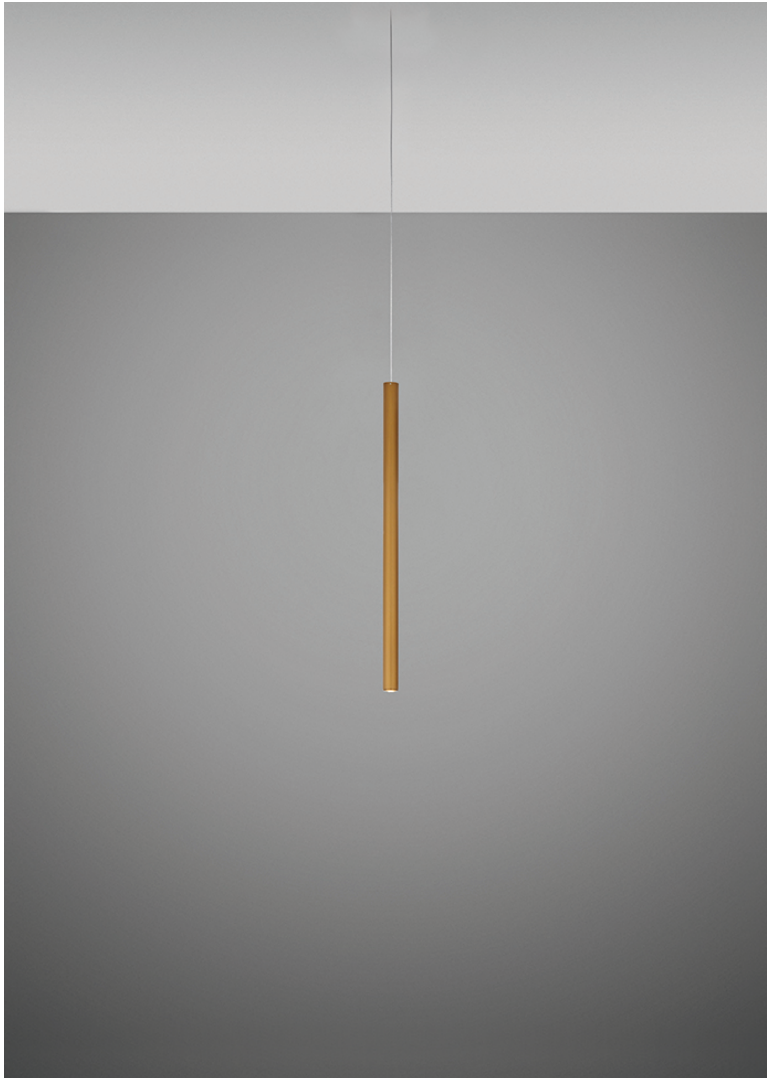

Ari F55

F55L53A76

Marco Spatti & Marco Pietro Ricci

Fixture type

Project name

Dimensions

Material

Metal

Color

 Bronze

Other colors available

Check online www.fabbian.us

Included accessories

LED

Not included accessories

Driver for powering fixture / fixtures. Driver is sized to match the custom system design. Canopy or J-box with cover plate or trimless mounting kit

Description

23.5 inch pendant component of the Multispot Ari series- featuring minimal metal cylinders with a bronze finish, 157.5inch cord length, and 3500K 3.4W LED for direct illumination.

Voltage

24VDC

Dimmable

Driver Dependent

Specs

DRY

Light source and Technical

Lamp type: LED 1x4W

Wattage: 4W

Color temperature: 3500K