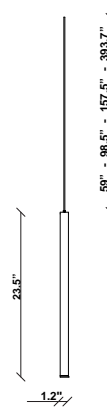

Ari F55

F55L53A76

Marco Spatti & Marco Pietro Ricci

Fixture type

Project name

Dimensions

Material

Metal

Description

23.5 inch pendant component of the Multispot Ari series- featuring minimal metal cylinders with a bronze finish, 157.5inch cord length, and 3500K 3.4W LED for direct illumination.

Voltage

24VDC