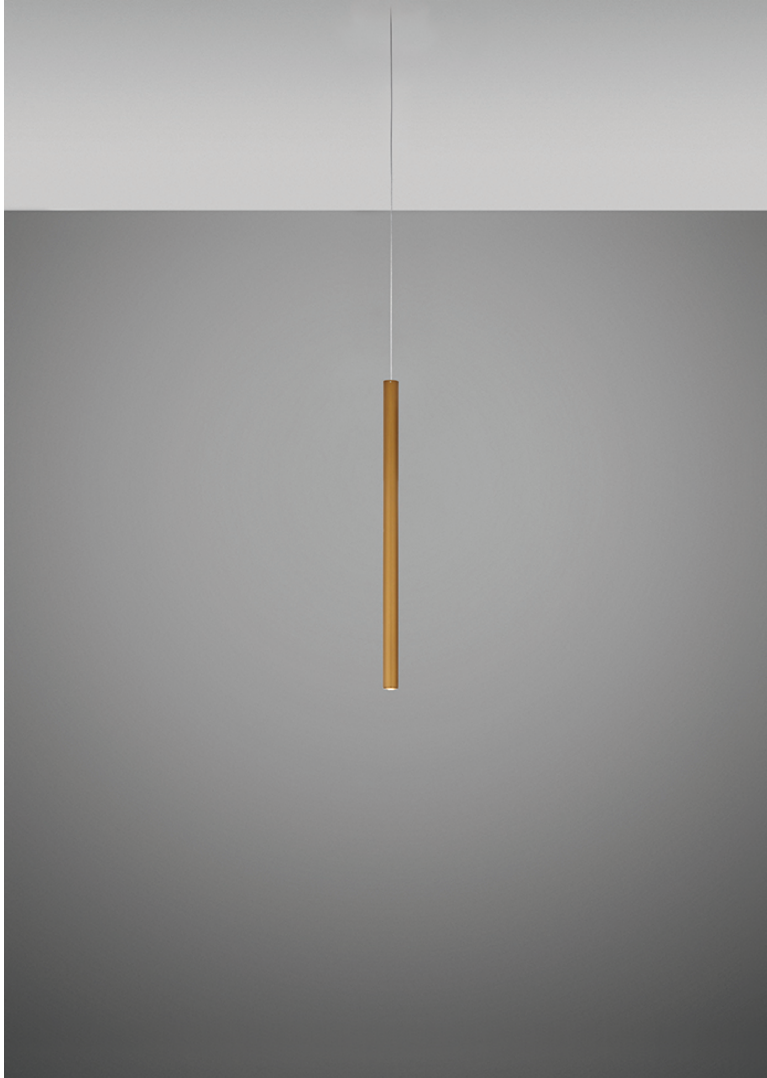

Ari F55

F55L54A76

Marco Spatti & Marco Pietro Ricci

Fixture type

Project name

Dimensions

Material

Metal

Color

 Bronze

Other colors available

Check online www.fabbian.us

Included accessories

LED

Not included accessories

Driver for powering fixture / fixtures. Driver is sized to match the custom system design. Canopy or J-box with cover plate or trimless mounting kit

Description

23.5 inch pendant component of the Multispot Ari series- featuring minimal metal cylinders with a bronze finish, 393.7inch cord length, and 3500K 3.4W LED for direct illumination.

Voltage

24VDC

Dimmable

Driver Dependent

Specs

DRY

Light source and Technical

Lamp type: LED 1x4W

Wattage: 4W

Color temperature: 3500K