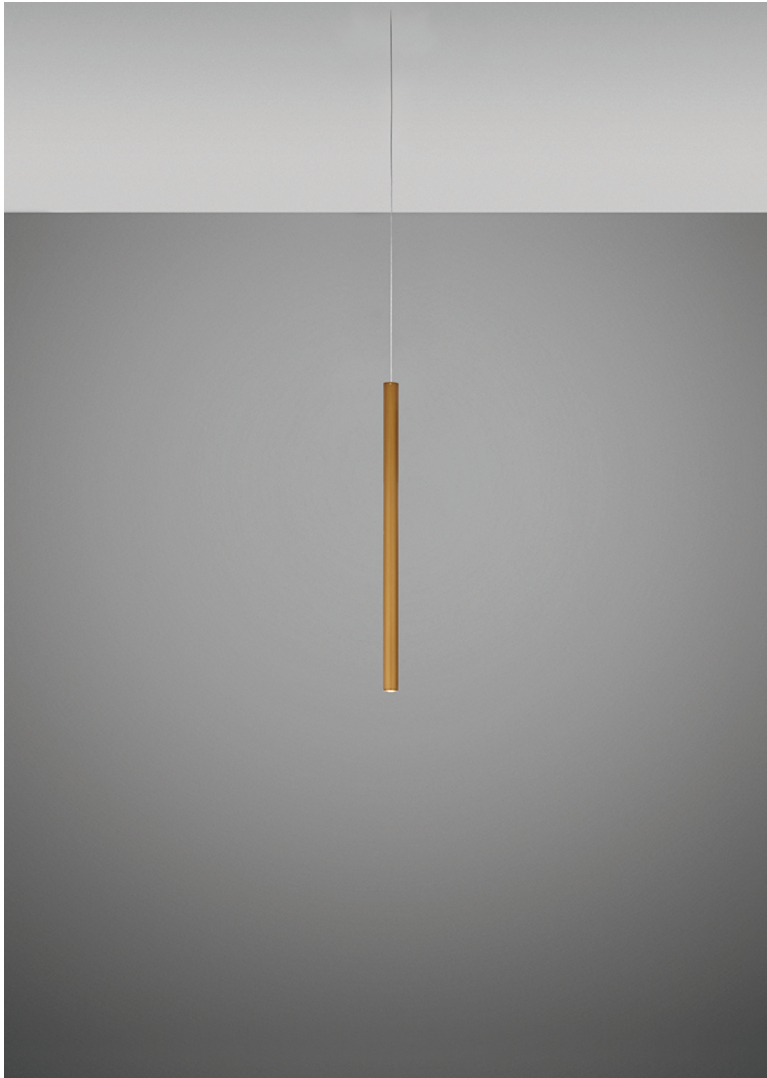

## Dimensions

## Material

Metal

## Color

 Bronze

## Description

23.5 inch pendant component of the Multispot Ari series- featuring minimal metal cylinders with a bronze finish, 393.7inch cord length, and 3500K 3.4W LED for direct illumination.