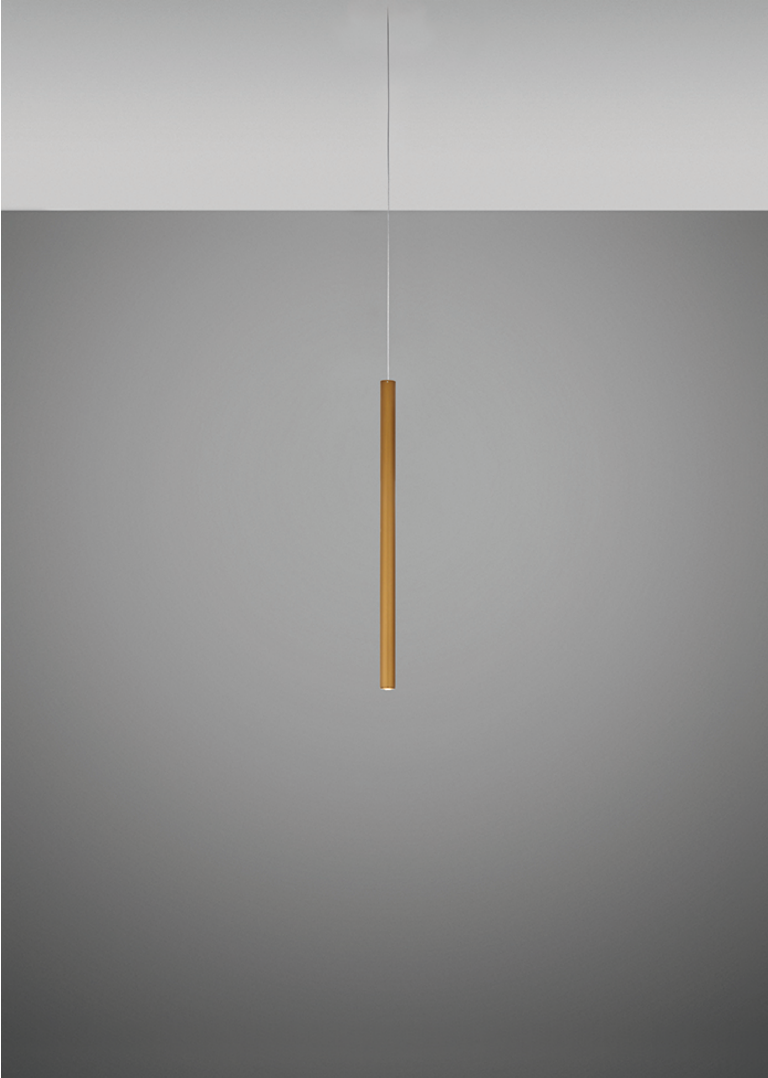

## Dimensions

## Material

Metal

## Color

 Bronze

## Description

23.5 inch pendant component of the Multispot Ari series- featuring minimal metal cylinders with a bronze finish, 393.7inch cord length, and 3500K 3.4W LED for direct illumination.