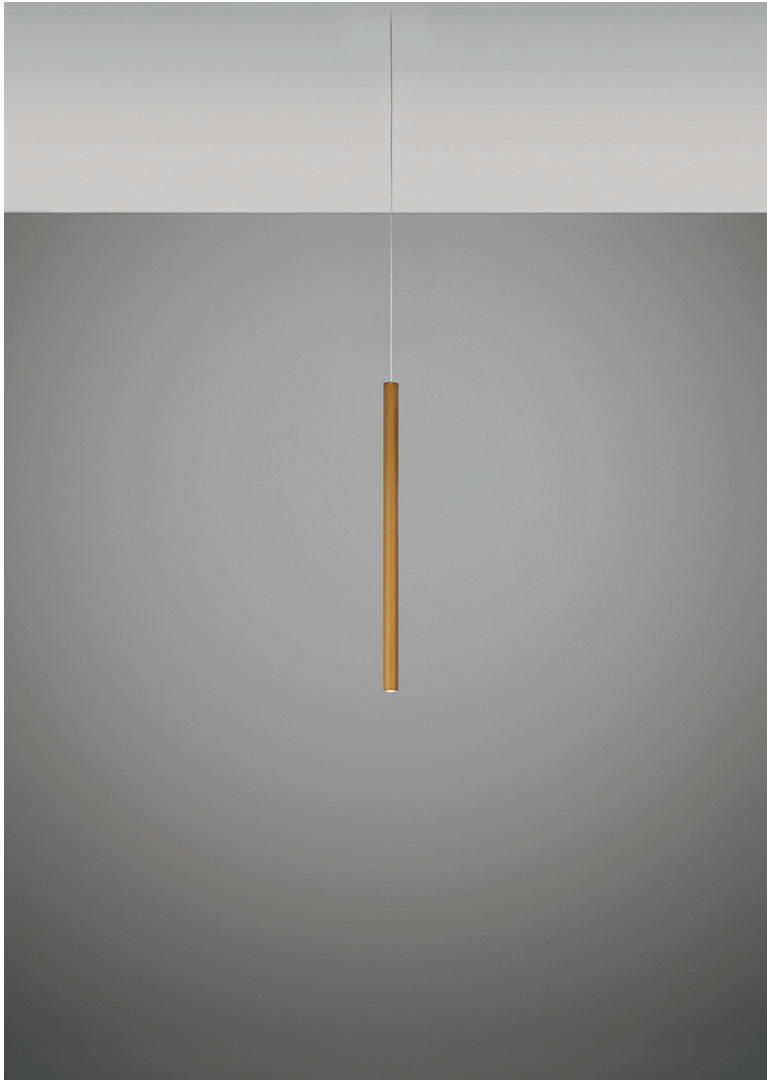

## Dimensions

## Material

Metal

## Color

 Bronze

## Description

23.5 inch pendant component of the Multispot Ari series- featuring minimal metal cylinders with a bronze finish, 393.7inch cord length, and 3500K 3.4W LED for direct illumination.