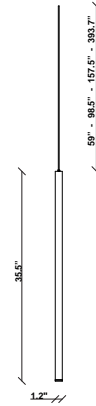

Material

Metal

Color

White

Other colors available

Check online www.fabbian.us

Included accessories

LED

Not included accessories

Driver for powering fixture / fixtures. Driver is sized to match the custom system design. Canopy or J-box with cover plate or trimless mounting kit

Notes

Create a custom Multispot Ari configuration by selecting number of pendants, pendant heights, pendant cord heights, pendant color, color temperature and canopies. 59" - 98" - 157" - 32'9" Dimming is based on driver capabilities. If running multiple units on one driver, fixtures must be series wired and meet minimum load ratings of the connected driver. 75 feet maximum wire length from beginning to end of series connection.