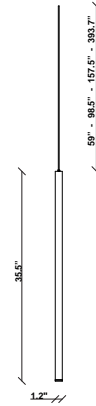

Ari F55

F55L62A01

Marco Spatti & Marco Pietro Ricci

Fixture type

Project name

Description

35.5 inch pendant component of the Multispot Ari series- featuring minimal metal cylinders with a white finish, 98.5inch cord length, and 3000K 3.4W LED for direct illumination.

Voltage

24VDC

Dimmable

Driver Dependent

Specs

DRY

Light source and Technical

Lamp type: LED 1x4W

Wattage: 4W

Color temperature: 3000K

CRI: 90

Lumens: 360lm

Dimensions

Material

Metal

Color