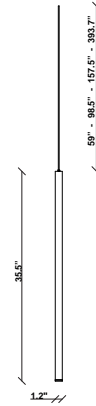

Ari F55

F55L63A01

Marco Spatti & Marco Pietro Ricci

Fixture type

Project name

Description

35.5 inch pendant component of the Multispot Ari series- featuring minimal metal cylinders with a white finish, 157.5inch cord length, and 3000K 3.4W LED for direct illumination.

Voltage

24VDC

Dimmable

Driver Dependent

Specs

DRY

Light source and Technical

Lamp type: LED 1x4W

Wattage: 4W

Color temperature: 3000K

CRI: 90

Lumens: 360lm

Dimensions

Material

Metal

Color