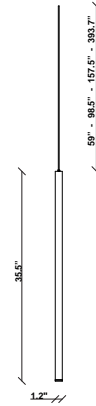

Ari F55

F55L72A01

Marco Spatti & Marco Pietro Ricci

Fixture type

Project name

Description

35.5 inch pendant component of the Multispot Ari series- featuring minimal metal cylinders with a white finish, 98.5inch cord length, and 3500K 3.4W LED for direct illumination.

Voltage

24VDC

Dimmable

Driver Dependent

Specs

DRY

Light source and Technical

Lamp type: LED 1x4W

Wattage: 4W

Color temperature: 3500K

CRI: 90

Lumens: 360lm

Dimensions

Material

Metal

Color