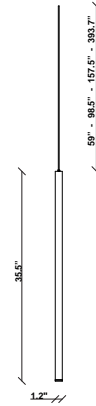

Ari F55

F55L73A01

Marco Spatti & Marco Pietro Ricci

Fixture type

Project name

Description

35.5 inch pendant component of the Multispot Ari series- featuring minimal metal cylinders with a white finish, 157.5inch cord length, and 3500K 3.4W LED for direct illumination.

Voltage

24VDC

Dimmable

Driver Dependent

Specs

DRY

Light source and Technical

Lamp type: LED 1x4W

Wattage: 4W

Color temperature: 3500K

CRI: 90

Lumens: 360lm

Dimensions

Material

Metal

Color