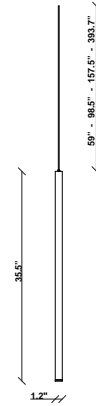

Ari F55

F55L62A02

Marco Spatti & Marco Pietro Ricci

Fixture type

Project name

Dimensions

Material

Metal

Notes

Create a custom Multispot Ari configuration by selecting number of pendants, pendant heights, pendant cord heights, pendant color, color temperature and canopies. 59" - 98" - 157" - 32'9" Dimming is based on driver capabilities. If running multiple units on one driver, fixtures must be series wired and meet minimum load ratings of the connected driver. 75 feet maximum wire length from beginning to end of series connection.

Description

35.5 inch pendant component of the Multispot Ari series- featuring minimal metal cylinders with a black finish, 98.5inch cord length, and 3000K 3.4W LED for direct illumination.

Voltage

24VDC