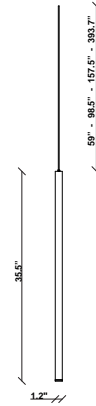

Ari F55

F55L63A02

Marco Spatti & Marco Pietro Ricci

Fixture type

Project name

Dimensions

Material

Metal

Notes

Create a custom Multispot Ari configuration by selecting number of pendants, pendant heights, pendant cord heights, pendant color, color temperature and canopies. 59" - 98" - 157" - 32'9" Dimming is based on driver capabilities. If running multiple units on one driver, fixtures must be series wired and meet minimum load ratings of the connected driver. 75 feet maximum wire length from beginning to end of series connection.

Description

35.5 inch pendant component of the Multispot Ari series- featuring minimal metal cylinders with a black finish, 157.5inch cord length, and 3000K 3.4W LED for direct illumination.

Voltage

24VDC