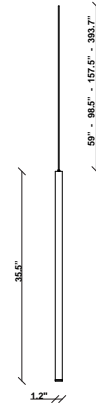

Ari F55

F55L63A02

Marco Spatti & Marco Pietro Ricci

Fixture type

Project name

Dimensions

Material

Metal

Notes

Create a custom Multispot Ari configuration by selecting number of pendants, pendant heights, pendant cord heights, pendant color, color temperature and canopies. 59" - 98" - 157" - 329" Dimming is based on driver capabilities. If running multiple units on one driver, fixtures must be series wired and meet minimum load ratings of the connected driver. 75 feet maximum wire length from beginning to end of series connection.

Description

35.5 inch pendant component of the Multispot Ari series- featuring minimal metal cylinders with a black finish, 157.5inch cord length, and 3000K 3.4W LED for direct illumination.

Voltage

24VDC