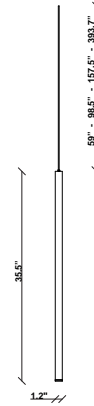

Ari F55

F55L63A02

Marco Spatti & Marco Pietro Ricci

Fixture type

Project name

Dimensions

Material

Metal

Notes

Create a custom Multispot Ari configuration by selecting number of pendants, pendant heights, pendant cord heights, pendant color, color temperature and canopies. 59" - 98" - 157" - 32'9" Dimming is based on driver capabilities. If running multiple units on one driver, fixtures must be series wired and meet minimum load ratings of the connected driver. 75 feet maximum wire length from beginning to end of series connection.

Description

35.5 inch pendant component of the Multispot Ari series- featuring minimal metal cylinders with a black finish, 157.5inch cord length, and 3000K 3.4W LED for direct illumination.

Voltage

24VDC