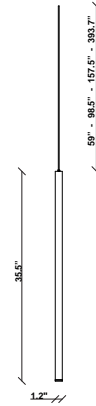

Ari F55

F55L64A02

Marco Spatti & Marco Pietro Ricci

Fixture type

Project name

Dimensions

Material

Metal

Notes

Create a custom Multispot Ari configuration by selecting number of pendants, pendant heights, pendant cord heights, pendant color, color temperature and canopies. 59" - 98" - 157" - 32'9" Dimming is based on driver capabilities. If running multiple units on one driver, fixtures must be series wired and meet minimum load ratings of the connected driver. 75 feet maximum wire length from beginning to end of series connection.

Description

35.5 inch pendant component of the Multispot Ari series- featuring minimal metal cylinders with a black finish, 393.7.5 inch cord length, and 3000K 3.4W LED for direct illumination.

Voltage

24VDC