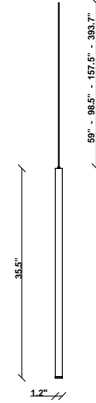

Ari F55

F55L73A02

Marco Spatti & Marco Pietro Ricci

Fixture type

Project name

Dimensions

Material

Metal

Description

35.5 inch pendant component of the Multispot Ari series- featuring minimal metal cylinders with a black finish, 157.5inch cord length, and 3500K 3.4W LED for direct illumination.

Voltage

24VDC