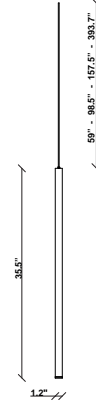

Material

Metal

Color

Black

Other colors available

Check online www.fabbian.us

Included accessories

LED

Not included accessories

Driver for powering fixture / fixtures. Driver is sized to match the custom system design. Canopy or J-box with cover plate or trimless mounting kit

Notes

Create a custom Multispot Ari configuration by selecting number of pendants, pendant heights, pendant cord heights, pendant color, color temperature and canopies. 59" - 98" - 157" - 329" Dimming is based on driver capabilities. If running multiple units on one driver, fixtures must be series wired and meet minimum load ratings of the connected driver. 75 feet maximum wire length from beginning to end of series connection.

Description

35.5 inch pendant component of the Multispot Ari series- featuring minimal metal cylinders with a black finish, 157.5inch cord length, and 3500K 3.4W LED for direct illumination.

Voltage

24VDC

Dimmable

Driver Dependent

Specs

DRY

Light source and Technical

Lamp type: LED 1x4W

Wattage: 4W

Color temperature: 3500K

CRI: 90

Lumens: 360lm