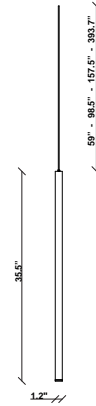

Ari F55

F55L73A02

Marco Spatti & Marco Pietro Ricci

Fixture type

Project name

Dimensions

Material

Metal

Notes

Create a custom Multispot Ari configuration by selecting number of pendants, pendant heights, pendant cord heights, pendant color, color temperature and canopies. 59" - 98" - 157" - 329" Dimming is based on driver capabilities. If running multiple units on one driver, fixtures must be series wired and meet minimum load ratings of the connected driver. 75 feet maximum wire length from beginning to end of series connection.

Description

35.5 inch pendant component of the Multispot Ari series- featuring minimal metal cylinders with a black finish, 157.5inch cord length, and 3500K 3.4W LED for direct illumination.

Voltage

24VDC