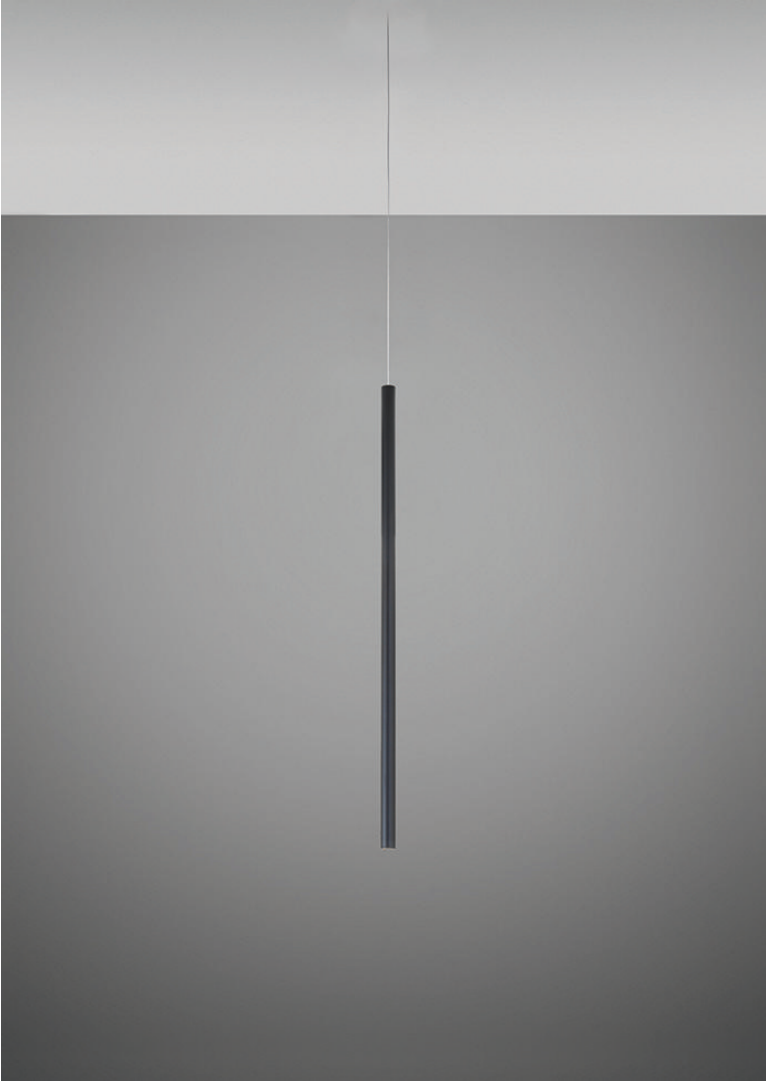

## Dimensions

## Material

Metal

## Description

35.5 inch pendant component of the Multispot Ari series- featuring minimal metal cylinders with a black finish, 157.5inch cord length, and 3500K 3.4W LED for direct illumination.