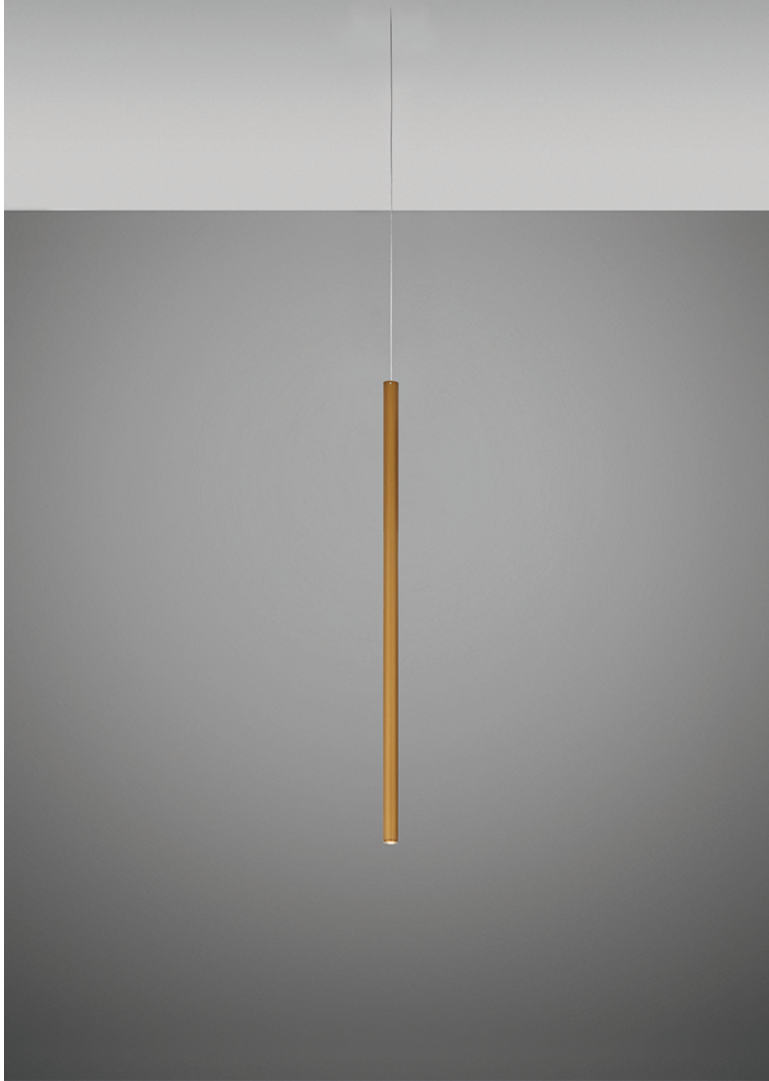

Ari F55

F55L61A76

Marco Spatti & Marco Pietro Ricci

Fixture type

Project name

Dimensions

Material

Metal

Color

 Bronze

Other colors available

Check online www.fabbian.us

Included accessories

LED

Not included accessories

Driver for powering fixture / fixtures. Driver is sized to match the custom system design. Canopy or J-box with cover plate or trimless mounting kit

Description

35.5 inch pendant component of the Multispot Ari series- featuring minimal metal cylinders with a bronze finish, 59 inch cord length, and 3000K 3.4W LED for direct illumination.

Voltage

24VDC

Dimmable

Driver Dependent

Specs

DRY

Light source and Technical

Lamp type: LED 1x4W

Wattage: 4W

Color temperature: 3000K