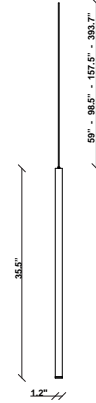

Ari F55

F55L61A76

Marco Spatti & Marco Pietro Ricci

Fixture type

Project name

Dimensions

Material

Metal

Description

35.5 inch pendant component of the Multispot Ari series- featuring minimal metal cylinders with a bronze finish, 59 inch cord length, and 3000K 3.4W LED for direct illumination.

Voltage

24VDC