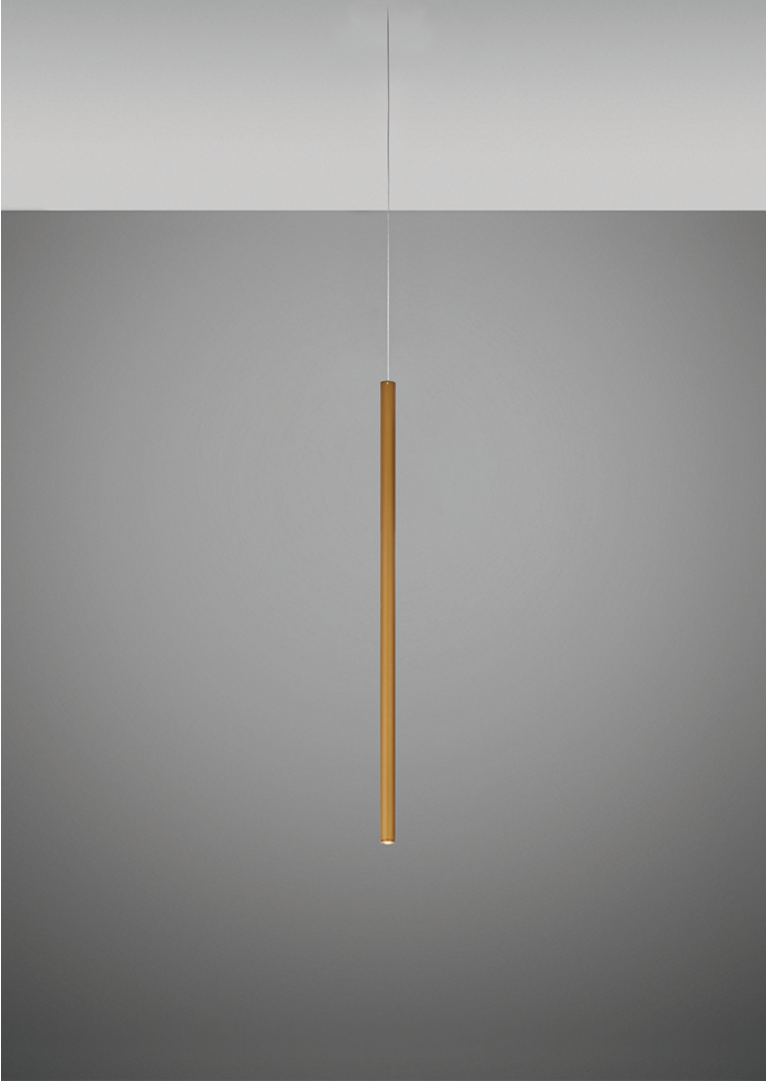

Ari F55

F55L61A76

Marco Spatti & Marco Pietro Ricci

Fixture type

Project name

Dimensions

Material

Metal

Color

 Bronze

Other colors available

Check online www.fabbian.us

Included accessories

LED

Not included accessories

Driver for powering fixture / fixtures. Driver is sized to match the custom system design. Canopy or J-box with cover plate or trimless mounting kit

Notes

Create a custom Multispot Ari configuration by selecting number of pendants, pendant heights, pendant cord heights, pendant color, color temperature and canopies. 59" - 98" - 157" - 32'9" Dimming is based on driver capabilities. If running multiple units on one driver, fixtures must be series wired and meet minimum load ratings of the connected driver. 75 feet maximum wire length from beginning to end of series connection.

Description

35.5 inch pendant component of the Multispot Ari series- featuring minimal metal cylinders with a bronze finish, 59 inch cord length, and 3000K 3.4W LED for direct illumination.

Voltage

24VDC