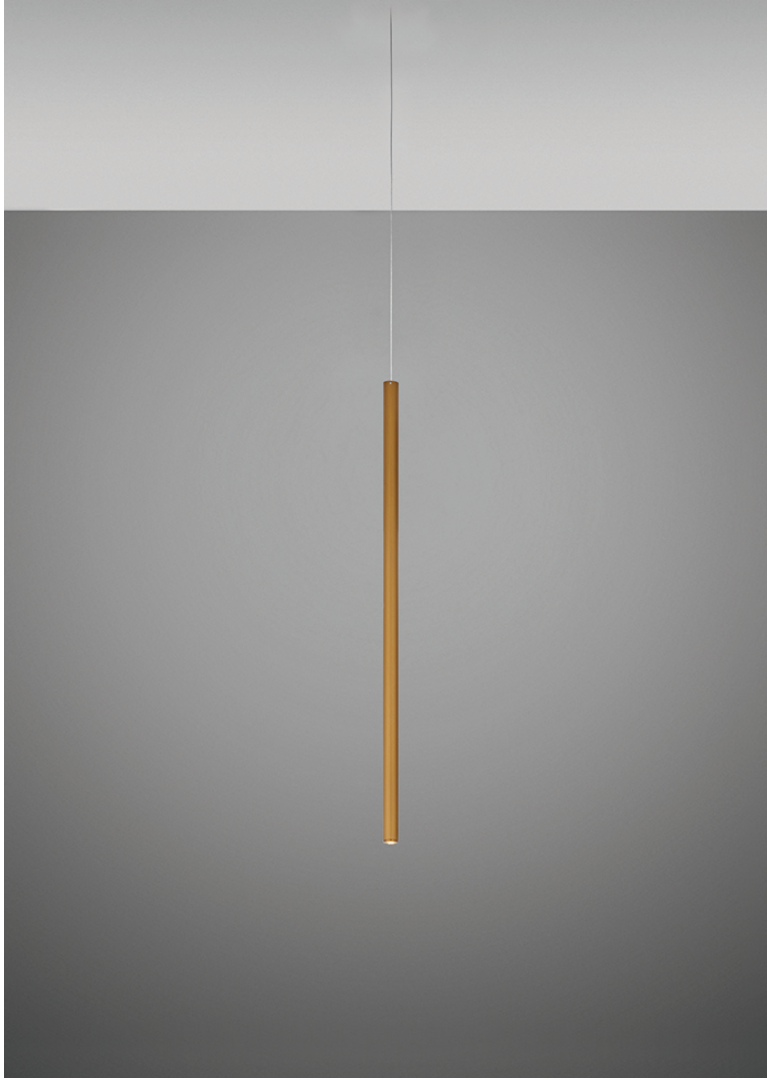

Ari F55

F55L61A76

Marco Spatti & Marco Pietro Ricci

Fixture type

Project name

Dimensions

Material

Metal

Color

 Bronze

Other colors available

Check online www.fabbian.us

Included accessories

LED

Not included accessories

Driver for powering fixture / fixtures. Driver is sized to match the custom system design. Canopy or J-box with cover plate or trimless mounting kit

Description

35.5 inch pendant component of the Multispot Ari series- featuring minimal metal cylinders with a bronze finish, 59 inch cord length, and 3000K 3.4W LED for direct illumination.

Voltage

24VDC

Dimmable

Driver Dependent

Specs

DRY

Light source and Technical

Lamp type: LED 1x4W

Wattage: 4W

Color temperature: 3000K