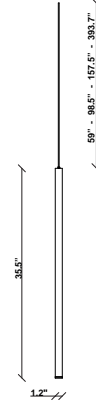

Ari F55

F55L61A76

Marco Spatti & Marco Pietro Ricci

Fixture type

Project name

Dimensions

Material

Metal

Description

35.5 inch pendant component of the Multispot Ari series- featuring minimal metal cylinders with a bronze finish, 59 inch cord length, and 3000K 3.4W LED for direct illumination.

Voltage

24VDC