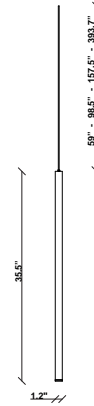

Ari F55

F55L61A76

Marco Spatti & Marco Pietro Ricci

Fixture type

Project name

Dimensions

Material

Metal

Notes

Create a custom Multispot Ari configuration by selecting number of pendants, pendant heights, pendant cord heights, pendant color, color temperature and canopies. 59" - 98" - 157" - 32'9" Dimming is based on driver capabilities. If running multiple units on one driver, fixtures must be series wired and meet minimum load ratings of the connected driver. 75 feet maximum wire length from beginning to end of series connection.

Description

35.5 inch pendant component of the Multispot Ari series- featuring minimal metal cylinders with a bronze finish, 59 inch cord length, and 3000K 3.4W LED for direct illumination.

Voltage

24VDC