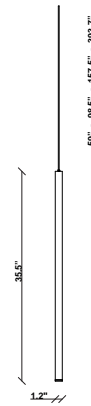

Ari F55

F55L62A76

Marco Spatti & Marco Pietro Ricci

Fixture type

Project name

Dimensions

Material

Metal

Description

35.5 inch pendant component of the Multispot Ari series- featuring minimal metal cylinders with a bronze finish, 98.5inch cord length, and 3000K 3.4W LED for direct illumination.

Voltage

24VDC