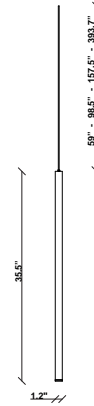

Ari F55

F55L62A76

Marco Spatti & Marco Pietro Ricci

Fixture type

Project name

Dimensions

Material

Metal

Notes

Create a custom Multispot Ari configuration by selecting number of pendants, pendant heights, pendant cord heights, pendant color, color temperature and canopies. 59" - 98" - 157" - 32'9" Dimming is based on driver capabilities. If running multiple units on one driver, fixtures must be series wired and meet minimum load ratings of the connected driver. 75 feet maximum wire length from beginning to end of series connection.

Description

35.5 inch pendant component of the Multispot Ari series- featuring minimal metal cylinders with a bronze finish, 98.5inch cord length, and 3000K 3.4W LED for direct illumination.

Voltage

24VDC