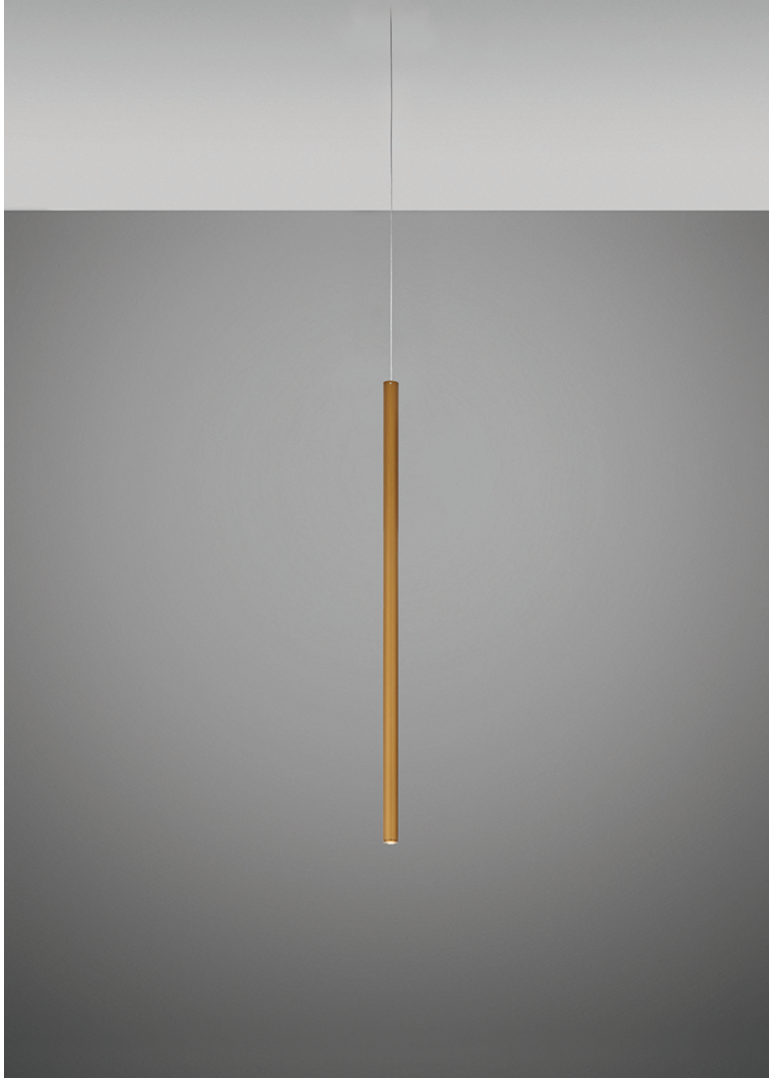

Ari F55

F55L62A76

Marco Spatti & Marco Pietro Ricci

Fixture type

Project name

Dimensions

Material

Metal

Color

 Bronze

Other colors available

Check online www.fabbian.us

Included accessories

LED

Not included accessories

Driver for powering fixture / fixtures. Driver is sized to match the custom system design. Canopy or J-box with cover plate or trimless mounting kit

Description

35.5 inch pendant component of the Multispot Ari series- featuring minimal metal cylinders with a bronze finish, 98.5inch cord length, and 3000K 3.4W LED for direct illumination.

Voltage

24VDC

Dimmable

Driver Dependent

Specs

DRY

Light source and Technical

Lamp type: LED 1x4W

Wattage: 4W

Color temperature: 3000K