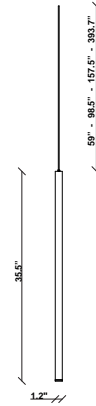

Ari F55

F55L62A76

Marco Spatti & Marco Pietro Ricci

Fixture type

Project name

Dimensions

Material

Metal

Notes

Create a custom Multispot Ari configuration by selecting number of pendants, pendant heights, pendant cord heights, pendant color, color temperature and canopies. 59" - 98" - 157" - 32'9" Dimming is based on driver capabilities. If running multiple units on one driver, fixtures must be series wired and meet minimum load ratings of the connected driver. 75 feet maximum wire length from beginning to end of series connection.

Description

35.5 inch pendant component of the Multispot Ari series- featuring minimal metal cylinders with a bronze finish, 98.5inch cord length, and 3000K 3.4W LED for direct illumination.

Voltage

24VDC