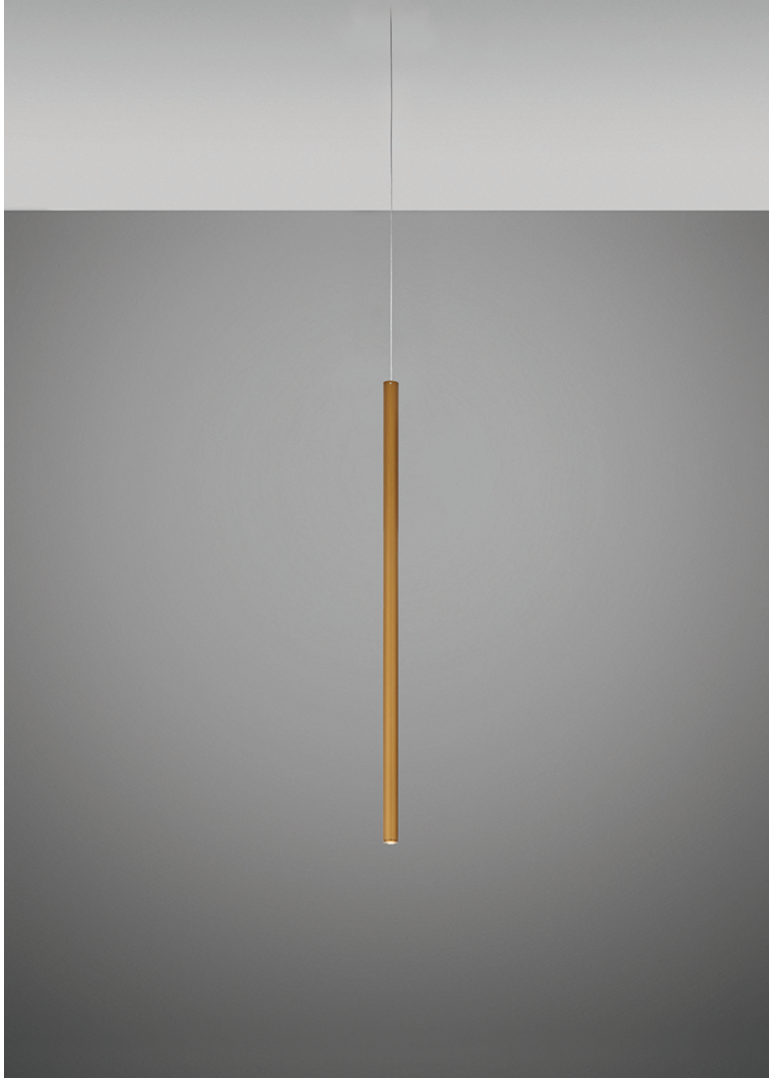

## Dimensions

## Material

Metal

## Color

 Bronze

## Description

35.5 inch pendant component of the Multispot Ari series- featuring minimal metal cylinders with a bronze finish, 157.5inch cord length, and 3000K 3.4W LED for direct illumination.