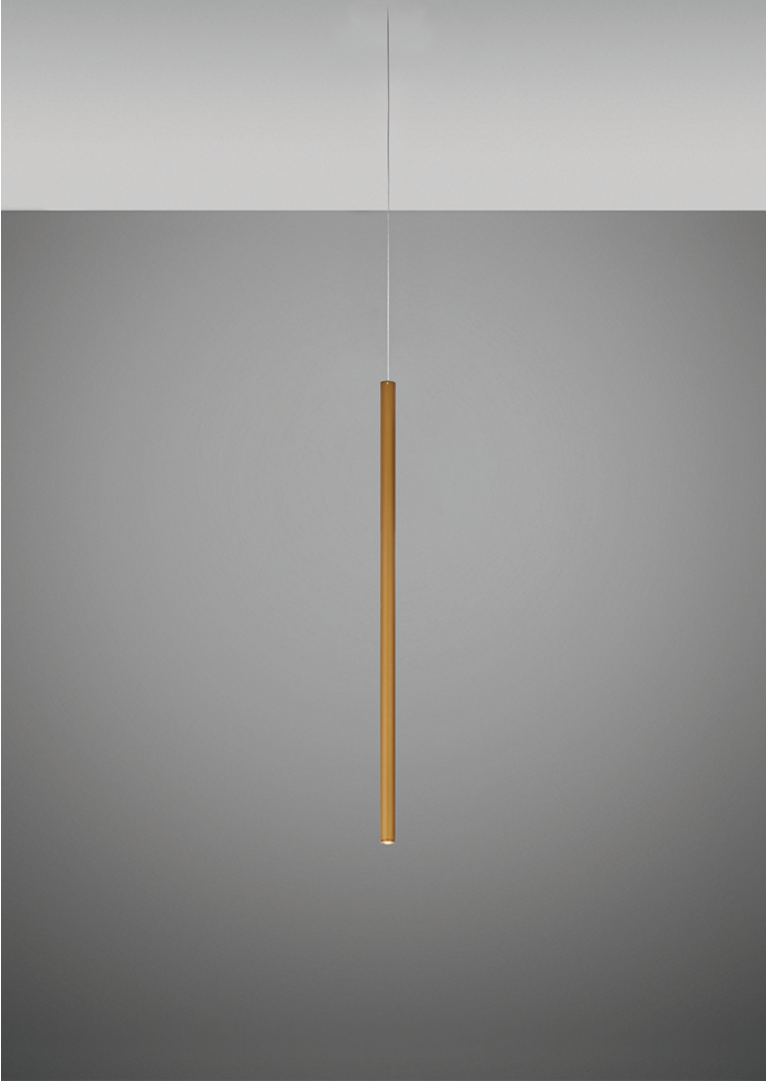

Ari F55

F55L63A76

Marco Spatti & Marco Pietro Ricci

Fixture type

Project name

Dimensions

Material

Metal

Color

 Bronze

Other colors available

Check online www.fabbian.us

Included accessories

LED

Not included accessories

Driver for powering fixture / fixtures. Driver is sized to match the custom system design. Canopy or J-box with cover plate or trimless mounting kit

Notes

Create a custom Multispot Ari configuration by selecting number of pendants, pendant heights, pendant cord heights, pendant color, color temperature and canopies. 59" - 98" - 157" - 32'9" Dimming is based on driver capabilities. If running multiple units on one driver, fixtures must be series wired and meet minimum load ratings of the connected driver. 75 feet maximum wire length from beginning to end of series connection.

Description

35.5 inch pendant component of the Multispot Ari series- featuring minimal metal cylinders with a bronze finish, 157.5inch cord length, and 3000K 3.4W LED for direct illumination.

Voltage

24VDC