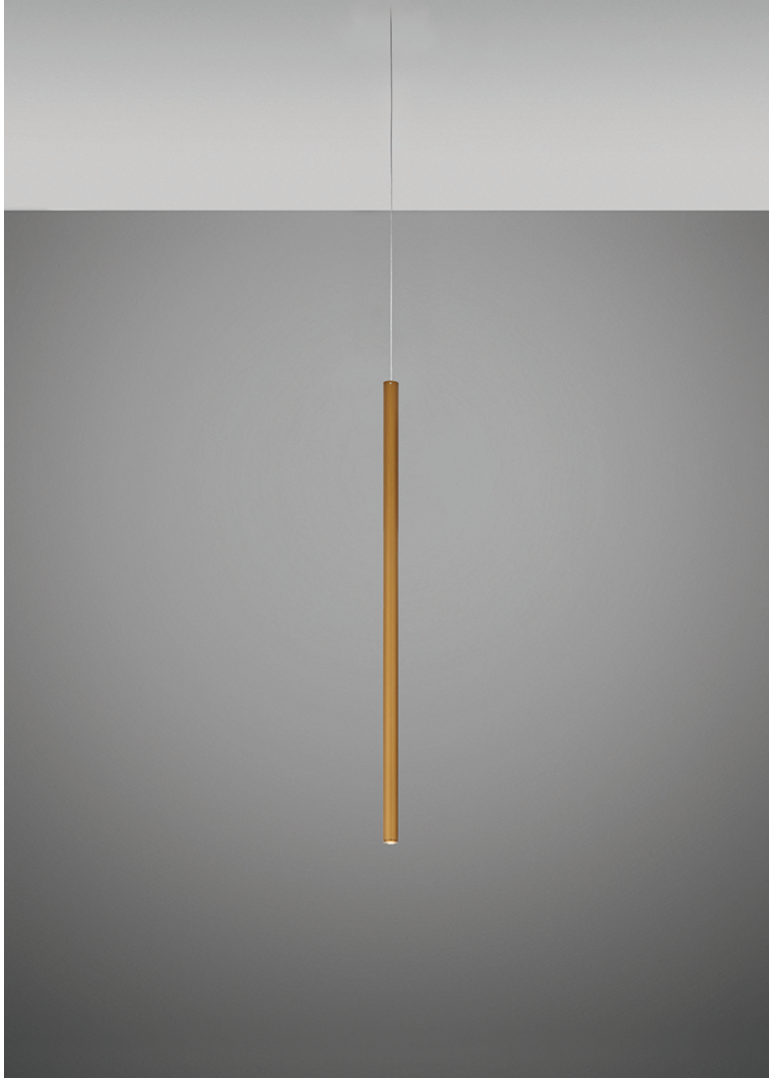

Ari F55

F55L63A76

Marco Spatti & Marco Pietro Ricci

Fixture type

Project name

Dimensions

Material

Metal

Color

 Bronze

Other colors available

Check online www.fabbian.us

Included accessories

LED

Not included accessories

Driver for powering fixture / fixtures. Driver is sized to match the custom system design. Canopy or J-box with cover plate or trimless mounting kit

Description

35.5 inch pendant component of the Multispot Ari series- featuring minimal metal cylinders with a bronze finish, 157.5inch cord length, and 3000K 3.4W LED for direct illumination.

Voltage

24VDC

Dimmable

Driver Dependent

Specs

DRY

Light source and Technical

Lamp type: LED 1x4W

Wattage: 4W

Color temperature: 3000K