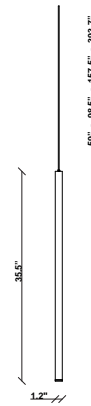

Ari F55

F55L63A76

Marco Spatti & Marco Pietro Ricci

Fixture type

Project name

Dimensions

Material

Metal

Description

35.5 inch pendant component of the Multispot Ari series- featuring minimal metal cylinders with a bronze finish, 157.5inch cord length, and 3000K 3.4W LED for direct illumination.

Voltage

24VDC