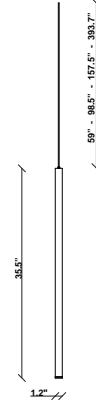

Ari F55

F55L63A76

Marco Spatti & Marco Pietro Ricci

Fixture type

Project name

Dimensions

Material

Metal

Description

35.5 inch pendant component of the Multispot Ari series- featuring minimal metal cylinders with a bronze finish, 157.5inch cord length, and 3000K 3.4W LED for direct illumination.

Voltage

24VDC