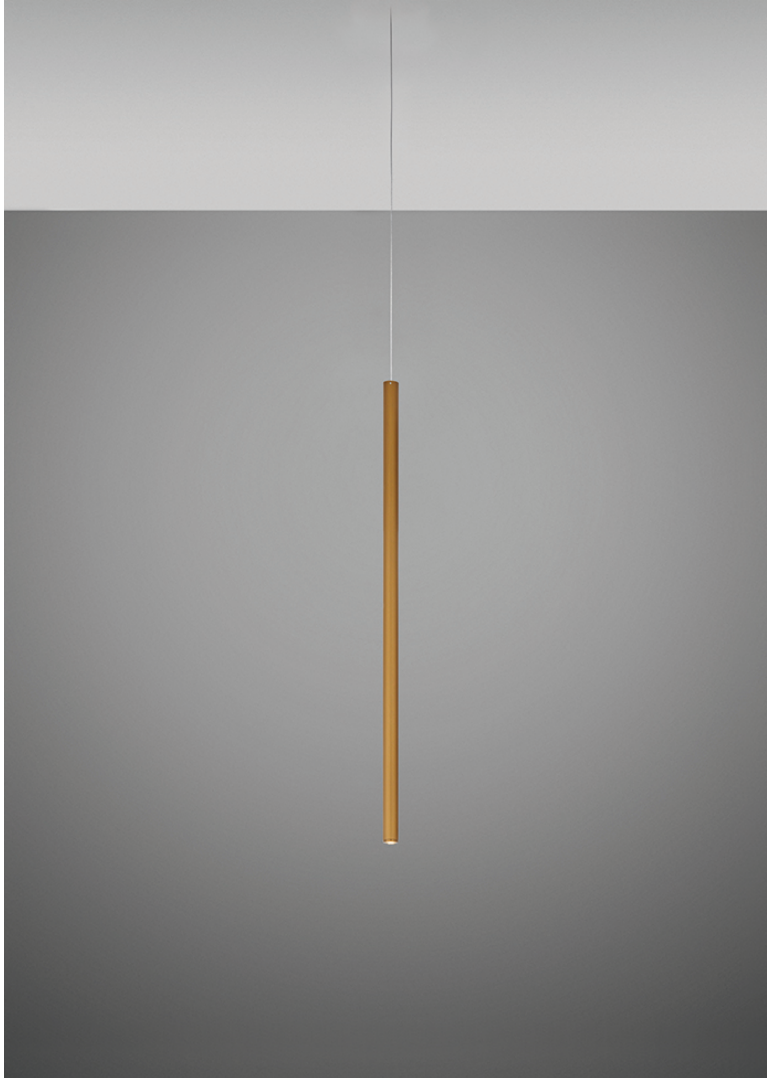

Ari F55

F55L63A76

Marco Spatti & Marco Pietro Ricci

Fixture type

Project name

Dimensions

Material

Metal

Color

 Bronze

Other colors available

Check online www.fabbian.us

Included accessories

LED

Not included accessories

Driver for powering fixture / fixtures. Driver is sized to match the custom system design. Canopy or J-box with cover plate or trimless mounting kit

Description

35.5 inch pendant component of the Multispot Ari series- featuring minimal metal cylinders with a bronze finish, 157.5inch cord length, and 3000K 3.4W LED for direct illumination.

Voltage

24VDC

Dimmable

Driver Dependent

Specs

DRY

Light source and Technical

Lamp type: LED 1x4W

Wattage: 4W

Color temperature: 3000K