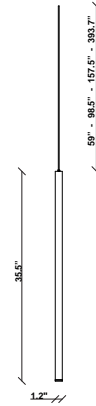

Ari F55

F55L63A76

Marco Spatti & Marco Pietro Ricci

Fixture type

Project name

Dimensions

Material

Metal

Notes

Create a custom Multispot Ari configuration by selecting number of pendants, pendant heights, pendant cord heights, pendant color, color temperature and canopies. 59" - 98" - 157" - 32'9" Dimming is based on driver capabilities. If running multiple units on one driver, fixtures must be series wired and meet minimum load ratings of the connected driver. 75 feet maximum wire length from beginning to end of series connection.

Description

35.5 inch pendant component of the Multispot Ari series- featuring minimal metal cylinders with a bronze finish, 157.5inch cord length, and 3000K 3.4W LED for direct illumination.

Voltage

24VDC