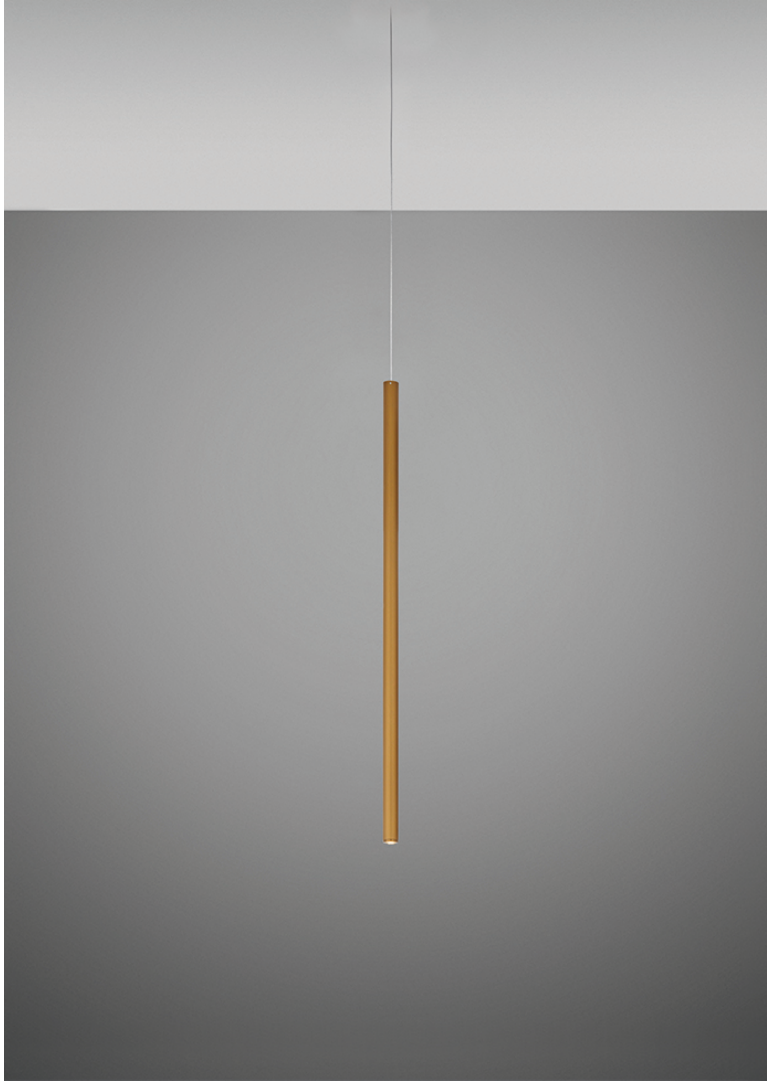

Ari F55

F55L63A76

Marco Spatti & Marco Pietro Ricci

Fixture type

Project name

Dimensions

Material

Metal

Color

 Bronze

Other colors available

Check online www.fabbian.us

Included accessories

LED

Not included accessories

Driver for powering fixture / fixtures. Driver is sized to match the custom system design. Canopy or J-box with cover plate or trimless mounting kit

Description

35.5 inch pendant component of the Multispot Ari series- featuring minimal metal cylinders with a bronze finish, 157.5inch cord length, and 3000K 3.4W LED for direct illumination.

Voltage

24VDC

Dimmable

Driver Dependent

Specs

DRY

Light source and Technical

Lamp type: LED 1x4W

Wattage: 4W

Color temperature: 3000K