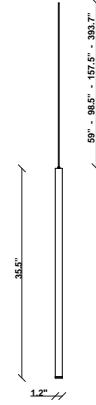

Ari F55

F55L63A76

Marco Spatti & Marco Pietro Ricci

Fixture type

Project name

Dimensions

Material

Metal

Description

35.5 inch pendant component of the Multispot Ari series- featuring minimal metal cylinders with a bronze finish, 157.5inch cord length, and 3000K 3.4W LED for direct illumination.

Voltage

24VDC