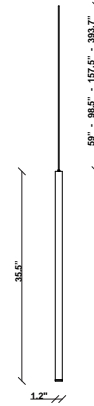

Ari F55

F55L64A76

Marco Spatti & Marco Pietro Ricci

Fixture type

Project name

Dimensions

Material

Metal

Notes

Create a custom Multispot Ari configuration by selecting number of pendants, pendant heights, pendant cord heights, pendant color, color temperature and canopies. 59" - 98" - 157" - 32'9" Dimming is based on driver capabilities. If running multiple units on one driver, fixtures must be series wired and meet minimum load ratings of the connected driver. 75 feet maximum wire length from beginning to end of series connection.

Description

35.5 inch pendant component of the Multispot Ari series- featuring minimal metal cylinders with a bronze finish, 393.7inch cord length, and 3000K 3.4W LED for direct illumination.

Voltage

24VDC