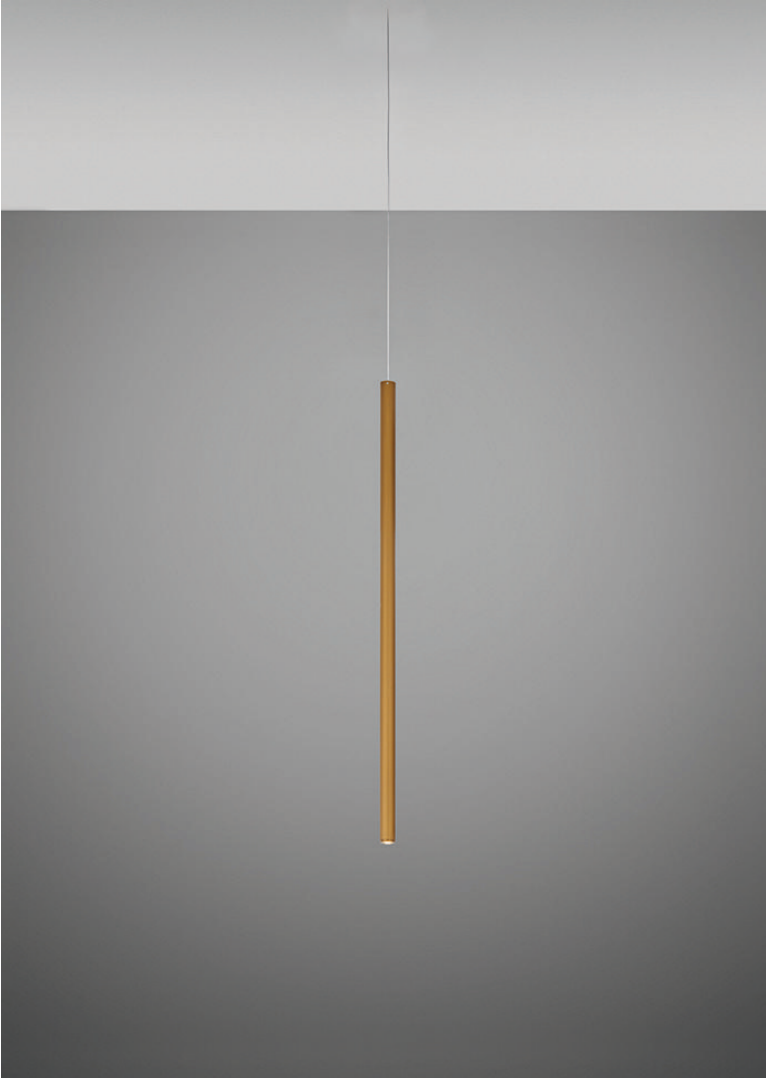

Ari F55

F55L64A76

Marco Spatti & Marco Pietro Ricci

Fixture type

Project name

Dimensions

Material

Metal

Color

 Bronze

Other colors available

Check online www.fabbian.us

Included accessories

LED

Not included accessories

Driver for powering fixture / fixtures. Driver is sized to match the custom system design. Canopy or J-box with cover plate or trimless mounting kit

Description

35.5 inch pendant component of the Multispot Ari series- featuring minimal metal cylinders with a bronze finish, 393.7inch cord length, and 3000K 3.4W LED for direct illumination.

Voltage

24VDC

Dimmable

Driver Dependent

Specs

DRY

Light source and Technical

Lamp type: LED 1x4W

Wattage: 4W

Color temperature: 3000K