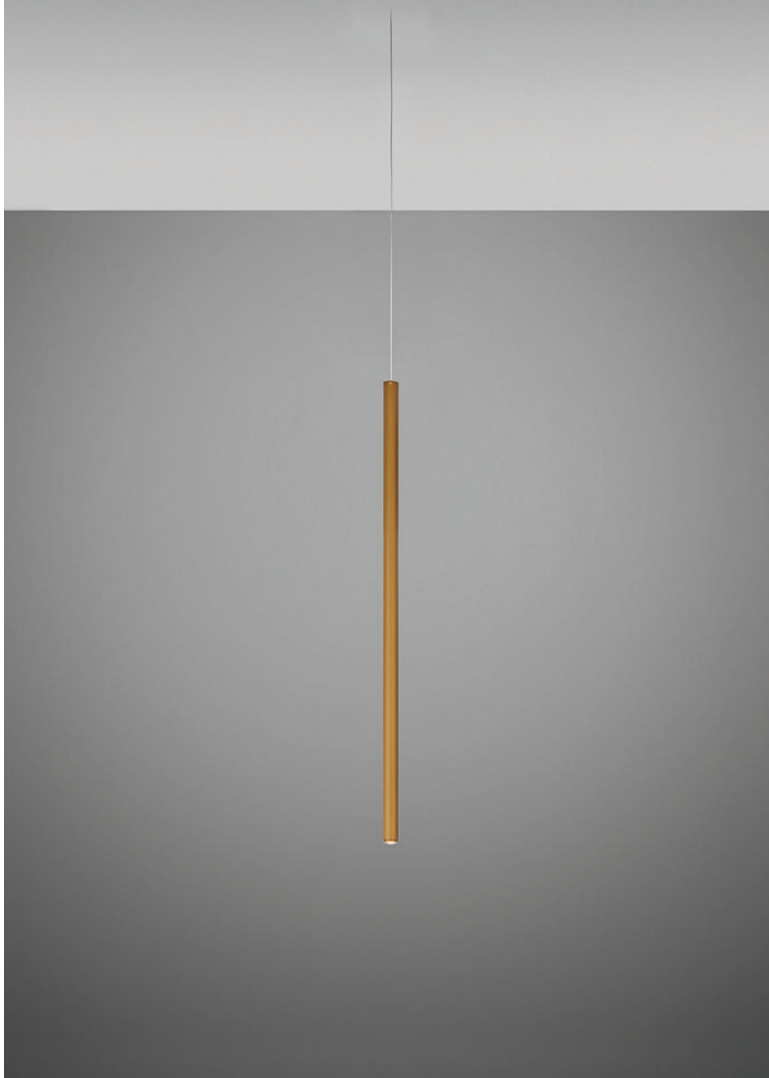

Ari F55

F55L64A76

Marco Spatti & Marco Pietro Ricci

Fixture type

Project name

Dimensions

Material

Metal

Color

 Bronze

Other colors available

Check online www.fabbian.us

Included accessories

LED

Not included accessories

Driver for powering fixture / fixtures. Driver is sized to match the custom system design. Canopy or J-box with cover plate or trimless mounting kit

Description

35.5 inch pendant component of the Multispot Ari series- featuring minimal metal cylinders with a bronze finish, 393.7inch cord length, and 3000K 3.4W LED for direct illumination.

Voltage

24VDC

Dimmable

Driver Dependent

Specs

DRY

Light source and Technical

Lamp type: LED 1x4W

Wattage: 4W

Color temperature: 3000K