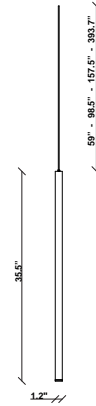

Ari F55

F55L64A76

Marco Spatti & Marco Pietro Ricci

Fixture type

Project name

Dimensions

Material

Metal

Notes

Create a custom Multispot Ari configuration by selecting number of pendants, pendant heights, pendant cord heights, pendant color, color temperature and canopies. 59" - 98" - 157" - 32'9" Dimming is based on driver capabilities. If running multiple units on one driver, fixtures must be series wired and meet minimum load ratings of the connected driver. 75 feet maximum wire length from beginning to end of series connection.

Description

35.5 inch pendant component of the Multispot Ari series- featuring minimal metal cylinders with a bronze finish, 393.7inch cord length, and 3000K 3.4W LED for direct illumination.

Voltage

24VDC