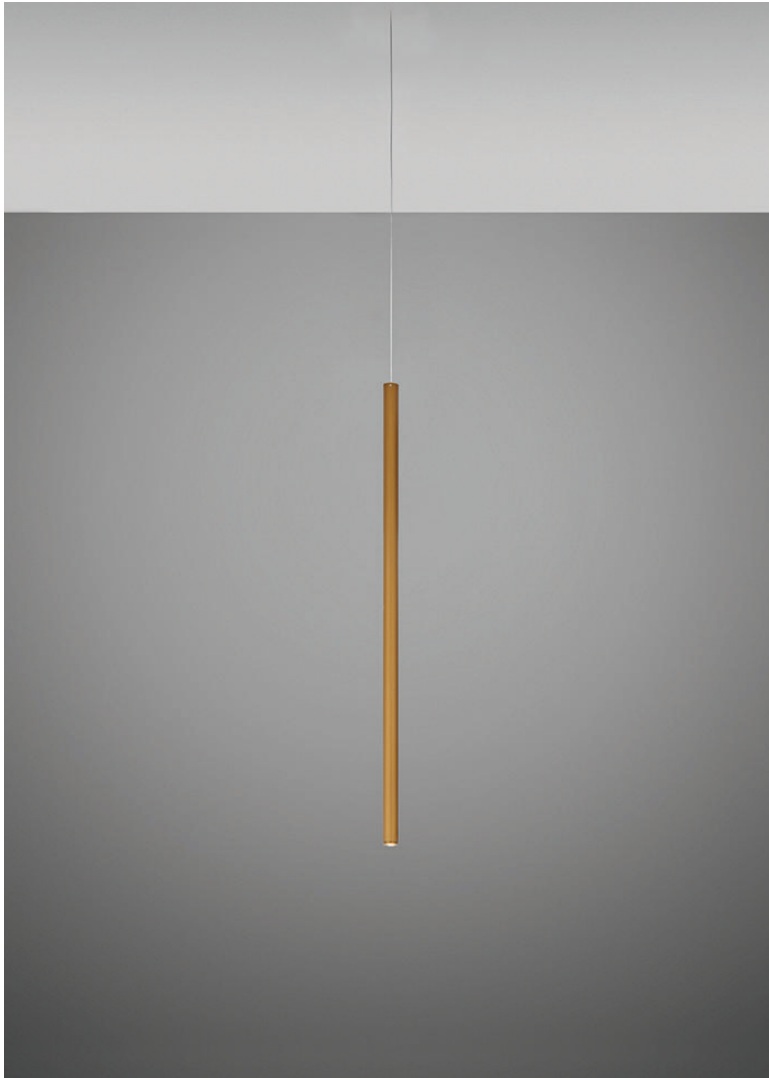

Ari F55

F55L64A76

Marco Spatti & Marco Pietro Ricci

Fixture type

Project name

Dimensions

Material

Metal

Color

 Bronze

Other colors available

Check online www.fabbian.us

Included accessories

LED

Not included accessories

Driver for powering fixture / fixtures. Driver is sized to match the custom system design. Canopy or J-box with cover plate or trimless mounting kit

Description

35.5 inch pendant component of the Multispot Ari series- featuring minimal metal cylinders with a bronze finish, 393.7inch cord length, and 3000K 3.4W LED for direct illumination.

Voltage

24VDC

Dimmable

Driver Dependent

Specs

DRY

Light source and Technical

Lamp type: LED 1x4W

Wattage: 4W

Color temperature: 3000K