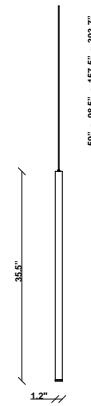

Ari F55

F55L64A76

Marco Spatti & Marco Pietro Ricci

Fixture type

Project name

Dimensions

Material

Metal

Description

35.5 inch pendant component of the Multispot Ari series- featuring minimal metal cylinders with a bronze finish, 393.7inch cord length, and 3000K 3.4W LED for direct illumination.

Voltage

24VDC