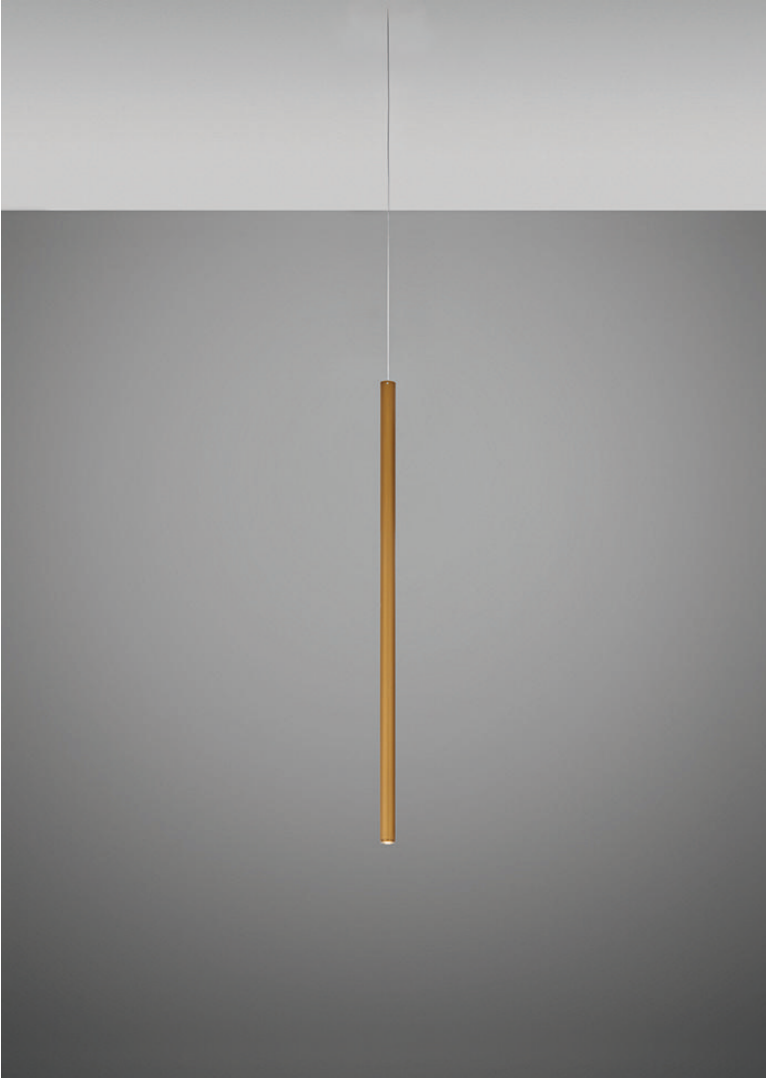

## Dimensions

## Material

Metal

## Color

 Bronze

## Description

35.5 inch pendant component of the Multispot Ari series- featuring minimal metal cylinders with a bronze finish, 393.7inch cord length, and 3000K 3.4W LED for direct illumination.