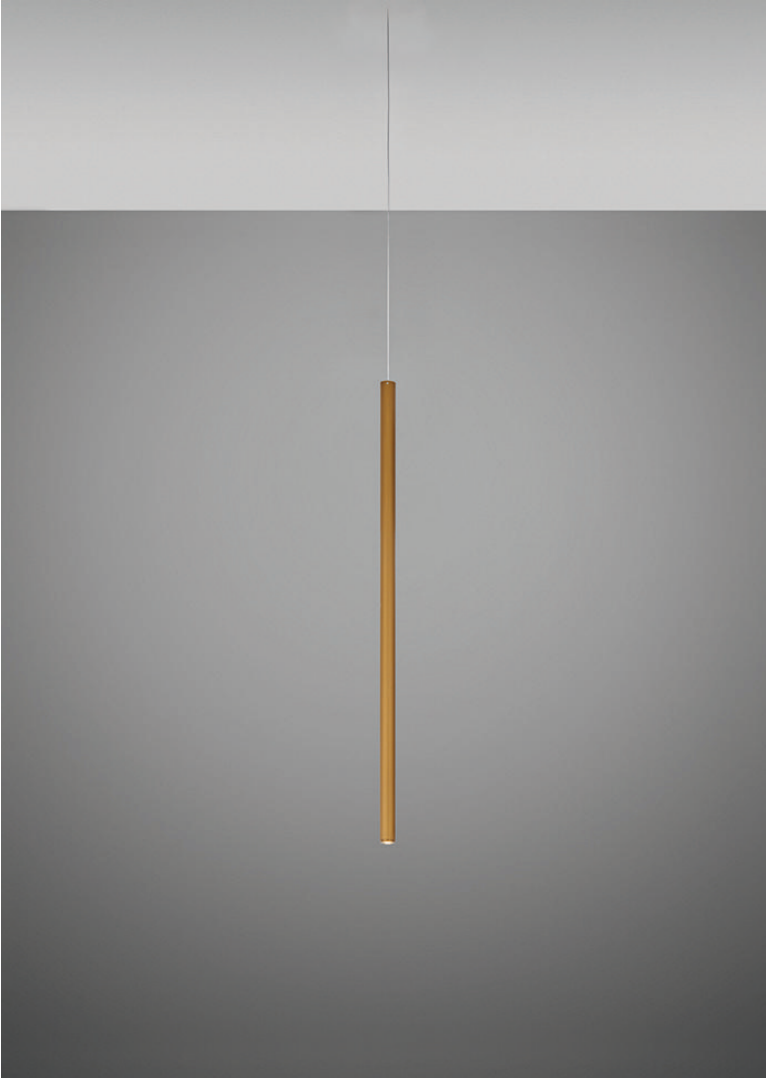

Ari F55

F55L71A76

Marco Spatti & Marco Pietro Ricci

Fixture type

Project name

Dimensions

Material

Metal

Color

 Bronze

Other colors available

Check online www.fabbian.us

Included accessories

LED

Not included accessories

Driver for powering fixture / fixtures. Driver is sized to match the custom system design. Canopy or J-box with cover plate or trimless mounting kit

Description

35.5 inch pendant component of the Multispot Ari series- featuring minimal metal cylinders with a bronze finish, 59 inch cord length, and 3500K 3.4W LED for direct illumination.

Voltage

24VDC

Dimmable

Driver Dependent

Specs

DRY

Light source and Technical

Lamp type: LED 1x4W

Wattage: 4W

Color temperature: 3500K