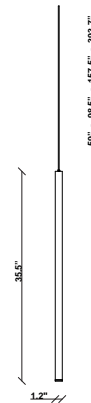

Ari F55

F55L71A76

Marco Spatti & Marco Pietro Ricci

Fixture type

Project name

Dimensions

Material

Metal

Description

35.5 inch pendant component of the Multispot Ari series- featuring minimal metal cylinders with a bronze finish, 59 inch cord length, and 3500K 3.4W LED for direct illumination.

Voltage

24VDC