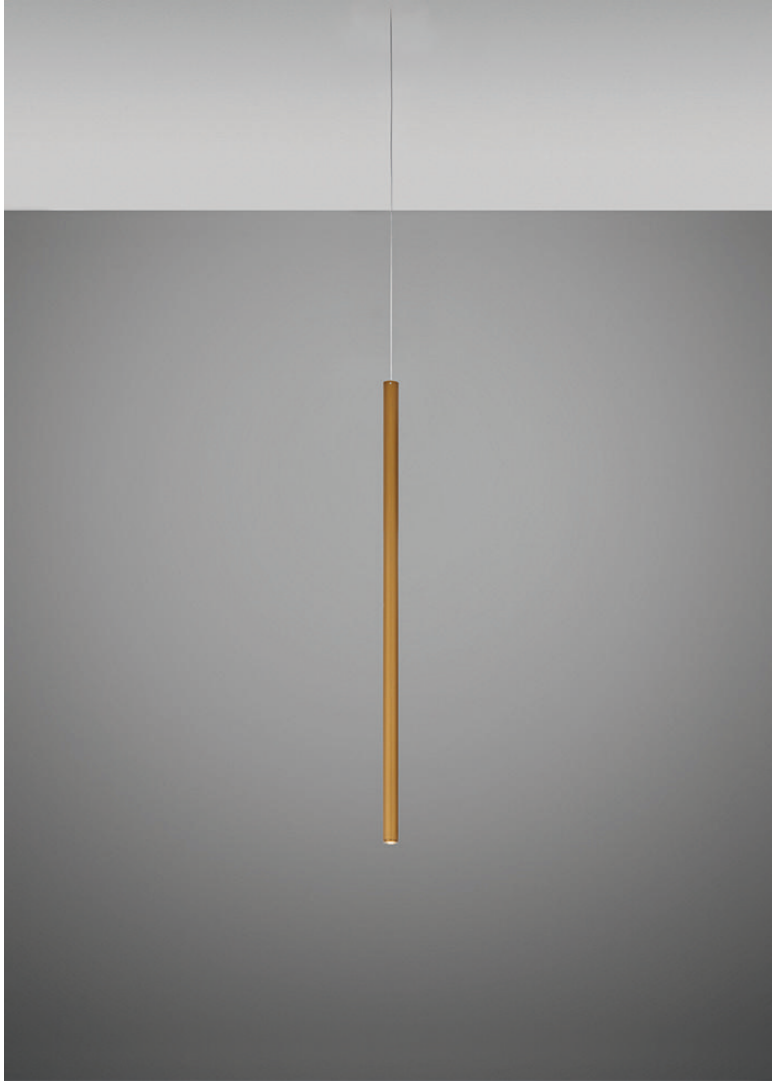

## Dimensions

## Material

Metal

## Color

 Bronze

## Description

35.5 inch pendant component of the Multispot Ari series- featuring minimal metal cylinders with a bronze finish, 59 inch cord length, and 3500K 3.4W LED for direct illumination.