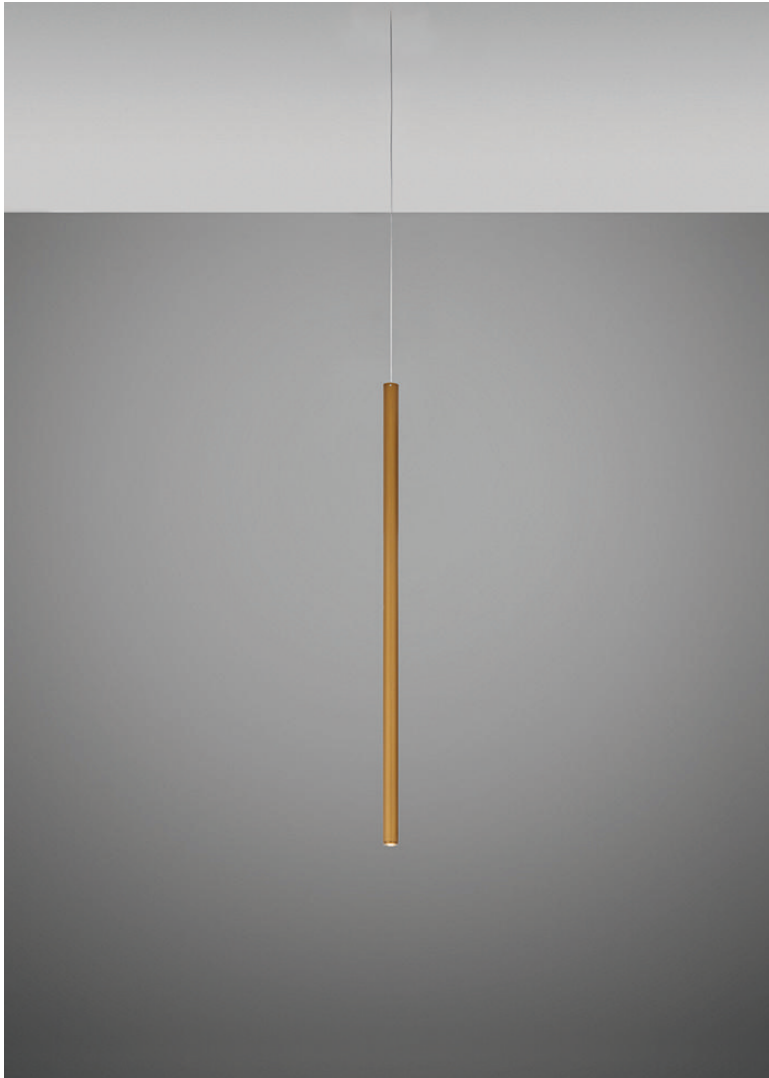

Ari F55

F55L71A76

Marco Spatti & Marco Pietro Ricci

Fixture type

Project name

Dimensions

Material

Metal

Color

 Bronze

Other colors available

Check online www.fabbian.us

Included accessories

LED

Not included accessories

Driver for powering fixture / fixtures. Driver is sized to match the custom system design. Canopy or J-box with cover plate or trimless mounting kit

Description

35.5 inch pendant component of the Multispot Ari series- featuring minimal metal cylinders with a bronze finish, 59 inch cord length, and 3500K 3.4W LED for direct illumination.

Voltage

24VDC

Dimmable

Driver Dependent

Specs

DRY

Light source and Technical

Lamp type: LED 1x4W

Wattage: 4W

Color temperature: 3500K