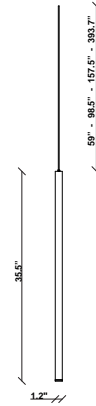

Ari F55

F55L71A76

Marco Spatti & Marco Pietro Ricci

Fixture type

Project name

Dimensions

Material

Metal

Notes

Create a custom Multispot Ari configuration by selecting number of pendants, pendant heights, pendant cord heights, pendant color, color temperature and canopies. 59" - 98" - 157" - 32'9" Dimming is based on driver capabilities. If running multiple units on one driver, fixtures must be series wired and meet minimum load ratings of the connected driver. 75 feet maximum wire length from beginning to end of series connection.

Description

35.5 inch pendant component of the Multispot Ari series- featuring minimal metal cylinders with a bronze finish, 59 inch cord length, and 3500K 3.4W LED for direct illumination.

Voltage

24VDC