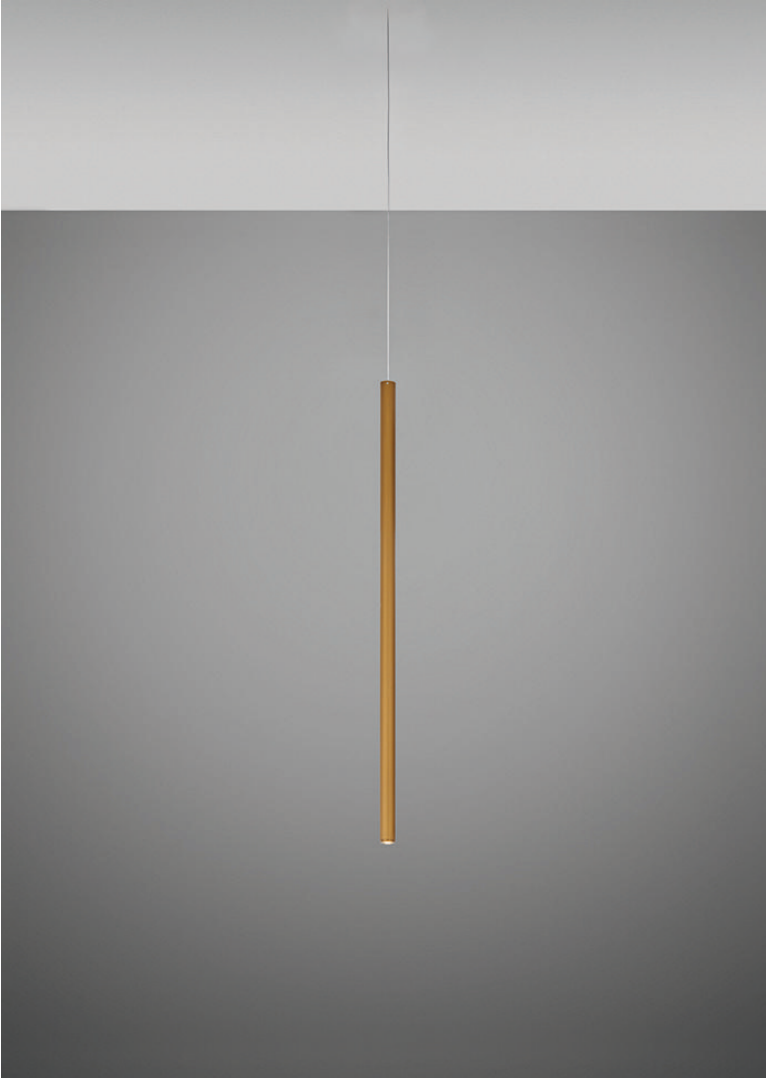

## Dimensions

## Material

Metal

## Color

 Bronze

## Description

35.5 inch pendant component of the Multispot Ari series- featuring minimal metal cylinders with a bronze finish, 59 inch cord length, and 3500K 3.4W LED for direct illumination.