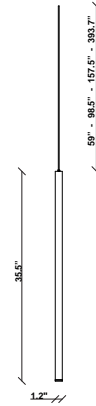

Ari F55

F55L72A76

Marco Spatti & Marco Pietro Ricci

Fixture type

Project name

Dimensions

Material

Metal

Notes

Create a custom Multispot Ari configuration by selecting number of pendants, pendant heights, pendant cord heights, pendant color, color temperature and canopies. 59" - 98" - 157" - 329" Dimming is based on driver capabilities. If running multiple units on one driver, fixtures must be series wired and meet minimum load ratings of the connected driver. 75 feet maximum wire length from beginning to end of series connection.

Description

35.5 inch pendant component of the Multispot Ari series- featuring minimal metal cylinders with a bronze finish, 98.5inch cord length, and 3500K 3.4W LED for direct illumination.

Voltage

24VDC