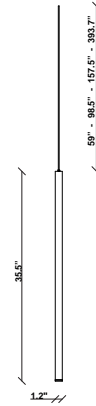

Ari F55

F55L72A76

Marco Spatti & Marco Pietro Ricci

Fixture type

Project name

Dimensions

Material

Metal

Notes

Create a custom Multispot Ari configuration by selecting number of pendants, pendant heights, pendant cord heights, pendant color, color temperature and canopies. 59" - 98" - 157" - 32'9" Dimming is based on driver capabilities. If running multiple units on one driver, fixtures must be series wired and meet minimum load ratings of the connected driver. 75 feet maximum wire length from beginning to end of series connection.

Description

35.5 inch pendant component of the Multispot Ari series- featuring minimal metal cylinders with a bronze finish, 98.5inch cord length, and 3500K 3.4W LED for direct illumination.

Voltage

24VDC