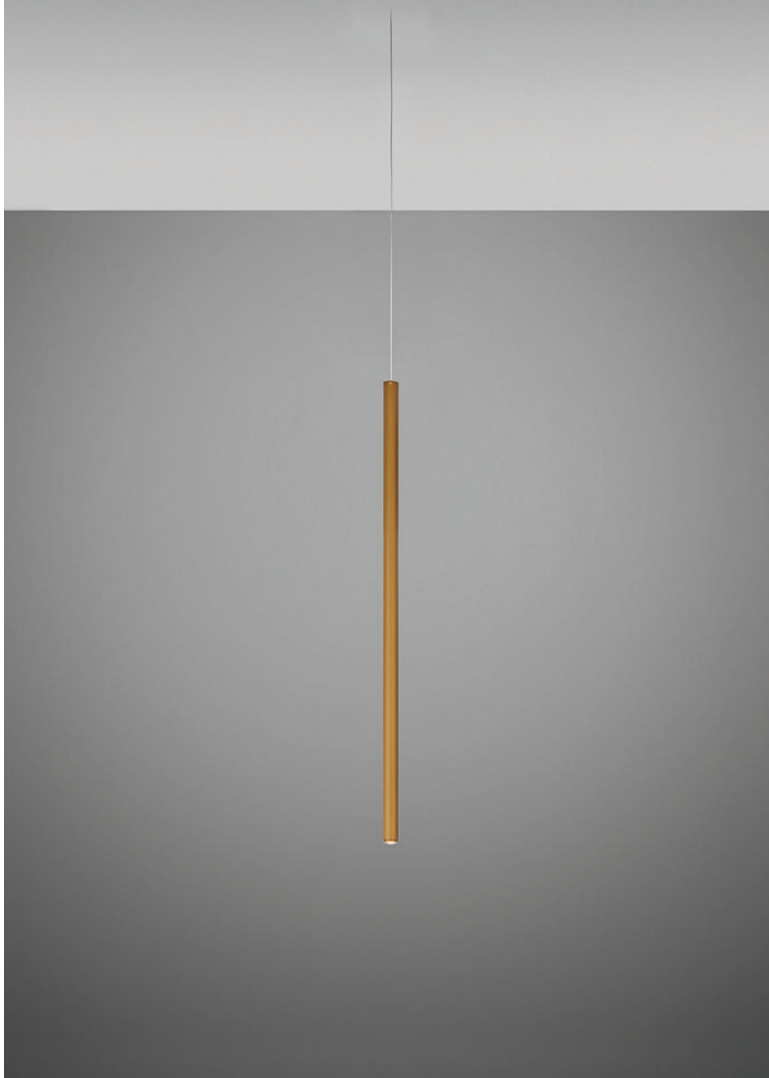

Ari F55

F55L72A76

Marco Spatti & Marco Pietro Ricci

Fixture type

Project name

Dimensions

Material

Metal

Color

 Bronze

Other colors available

Check online www.fabbian.us

Included accessories

LED

Not included accessories

Driver for powering fixture / fixtures. Driver is sized to match the custom system design. Canopy or J-box with cover plate or trimless mounting kit

Description

35.5 inch pendant component of the Multispot Ari series- featuring minimal metal cylinders with a bronze finish, 98.5inch cord length, and 3500K 3.4W LED for direct illumination.

Voltage

24VDC

Dimmable

Driver Dependent

Specs

DRY

Light source and Technical

Lamp type: LED 1x4W

Wattage: 4W

Color temperature: 3500K