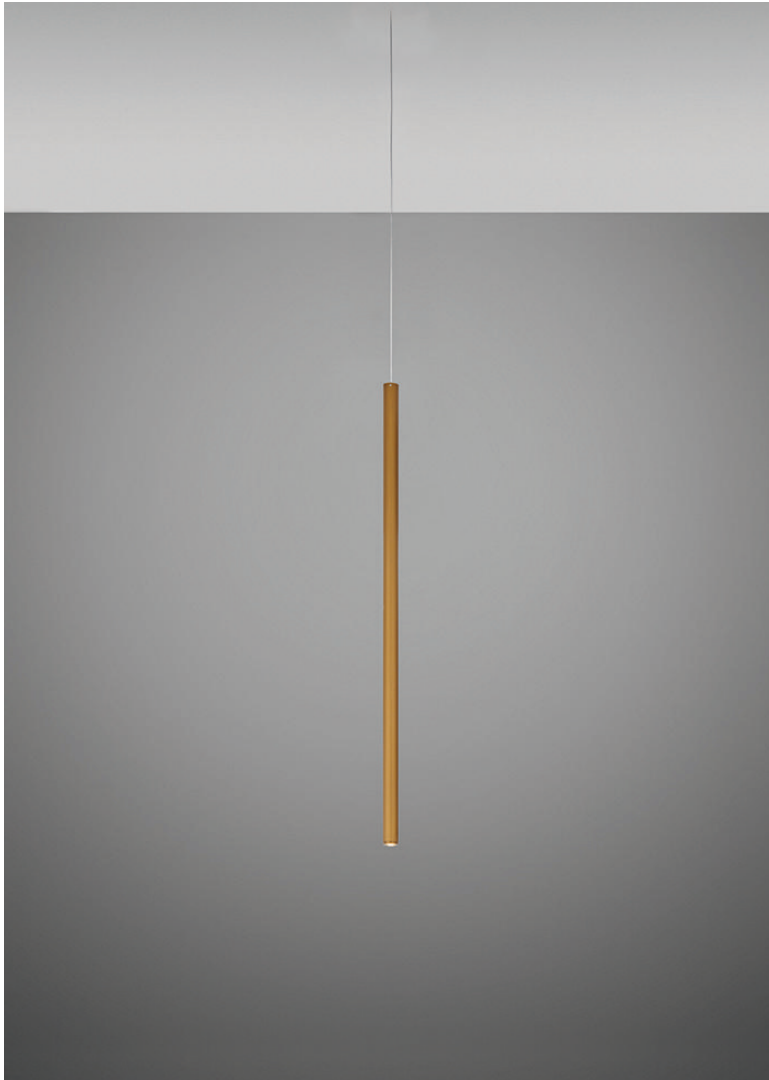

Ari F55

F55L72A76

Marco Spatti & Marco Pietro Ricci

Fixture type

Project name

Dimensions

Material

Metal

Color

 Bronze

Other colors available

Check online www.fabbian.us

Included accessories

LED

Not included accessories

Driver for powering fixture / fixtures. Driver is sized to match the custom system design. Canopy or J-box with cover plate or trimless mounting kit

Description

35.5 inch pendant component of the Multispot Ari series- featuring minimal metal cylinders with a bronze finish, 98.5inch cord length, and 3500K 3.4W LED for direct illumination.

Voltage

24VDC

Dimmable

Driver Dependent

Specs

DRY

Light source and Technical

Lamp type: LED 1x4W

Wattage: 4W

Color temperature: 3500K