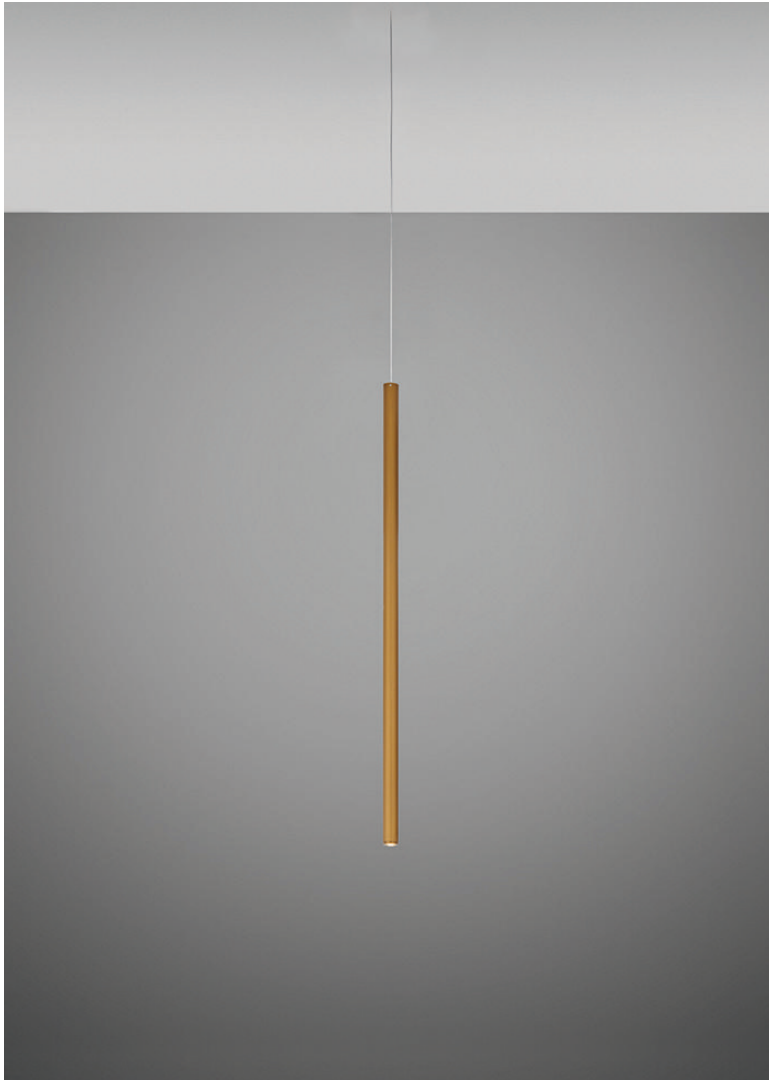

## Dimensions

## Material

Metal

## Color

 Bronze

## Description

35.5 inch pendant component of the Multispot Ari series- featuring minimal metal cylinders with a bronze finish, 98.5inch cord length, and 3500K 3.4W LED for direct illumination.