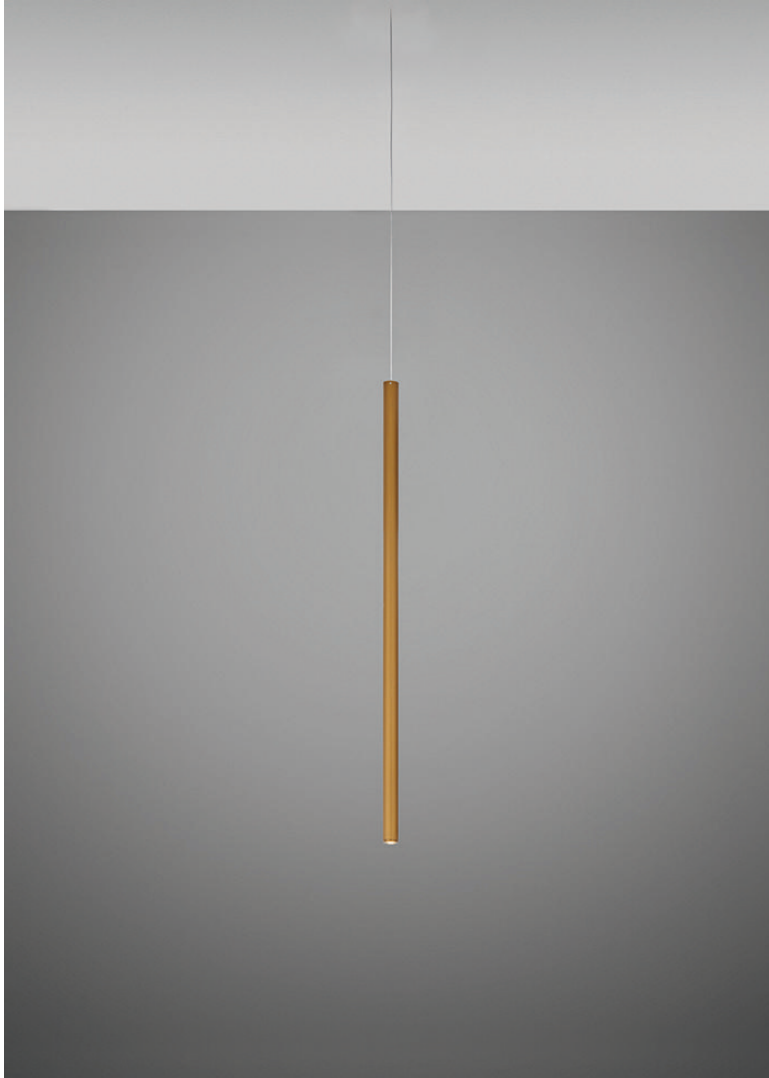

Ari F55

F55L73A76

Marco Spatti & Marco Pietro Ricci

Fixture type

Project name

Dimensions

Material

Metal

Color

 Bronze

Other colors available

Check online www.fabbian.us

Included accessories

LED

Not included accessories

Driver for powering fixture / fixtures. Driver is sized to match the custom system design. Canopy or J-box with cover plate or trimless mounting kit

Description

35.5 inch pendant component of the Multispot Ari series- featuring minimal metal cylinders with a bronze finish, 157.5inch cord length, and 3500K 3.4W LED for direct illumination.

Voltage

24VDC

Dimmable

Driver Dependent

Specs

DRY

Light source and Technical

Lamp type: LED 1x4W

Wattage: 4W

Color temperature: 3500K