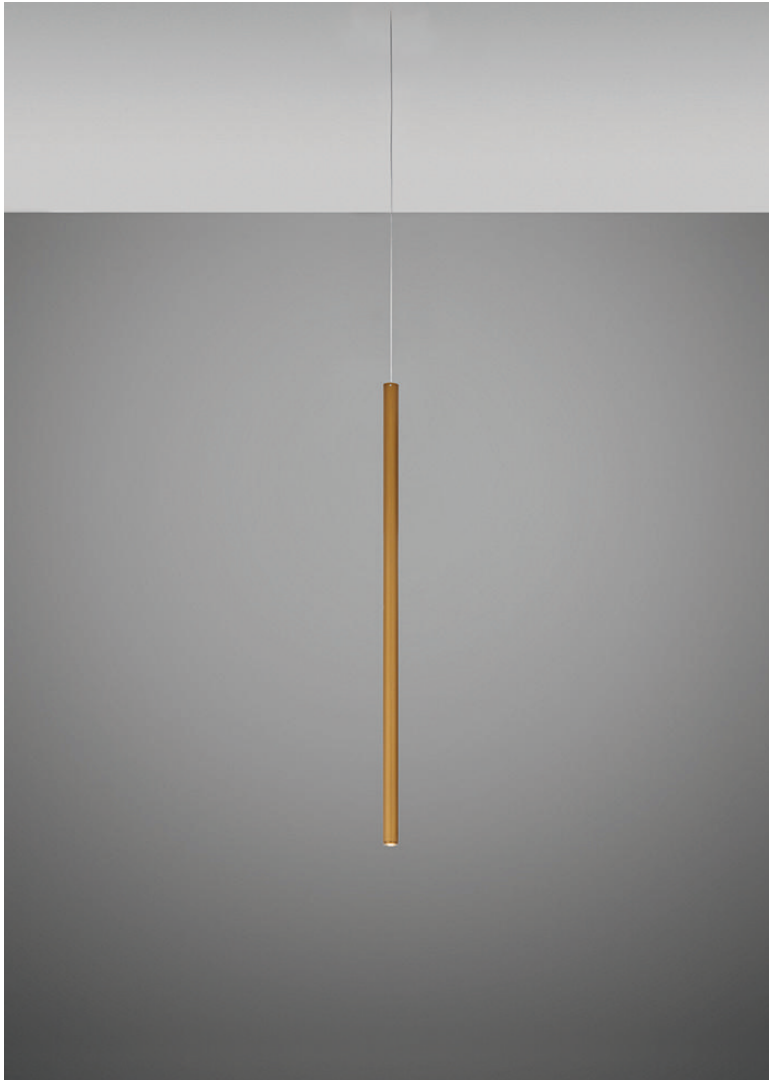

Ari F55

F55L73A76

Marco Spatti & Marco Pietro Ricci

Fixture type

Project name

Dimensions

Material

Metal

Color

 Bronze

Other colors available

Check online www.fabbian.us

Included accessories

LED

Not included accessories

Driver for powering fixture / fixtures. Driver is sized to match the custom system design. Canopy or J-box with cover plate or trimless mounting kit

Description

35.5 inch pendant component of the Multispot Ari series- featuring minimal metal cylinders with a bronze finish, 157.5inch cord length, and 3500K 3.4W LED for direct illumination.

Voltage

24VDC

Dimmable

Driver Dependent

Specs

DRY

Light source and Technical

Lamp type: LED 1x4W

Wattage: 4W

Color temperature: 3500K