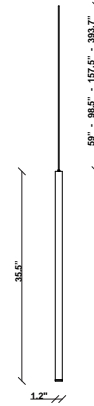

Ari F55

F55L73A76

Marco Spatti & Marco Pietro Ricci

Fixture type

Project name

Dimensions

Material

Metal

Notes

Create a custom Multispot Ari configuration by selecting number of pendants, pendant heights, pendant cord heights, pendant color, color temperature and canopies. 59" - 98" - 157" - 32'9" Dimming is based on driver capabilities. If running multiple units on one driver, fixtures must be series wired and meet minimum load ratings of the connected driver. 75 feet maximum wire length from beginning to end of series connection.

Description

35.5 inch pendant component of the Multispot Ari series- featuring minimal metal cylinders with a bronze finish, 157.5inch cord length, and 3500K 3.4W LED for direct illumination.

Voltage

24VDC