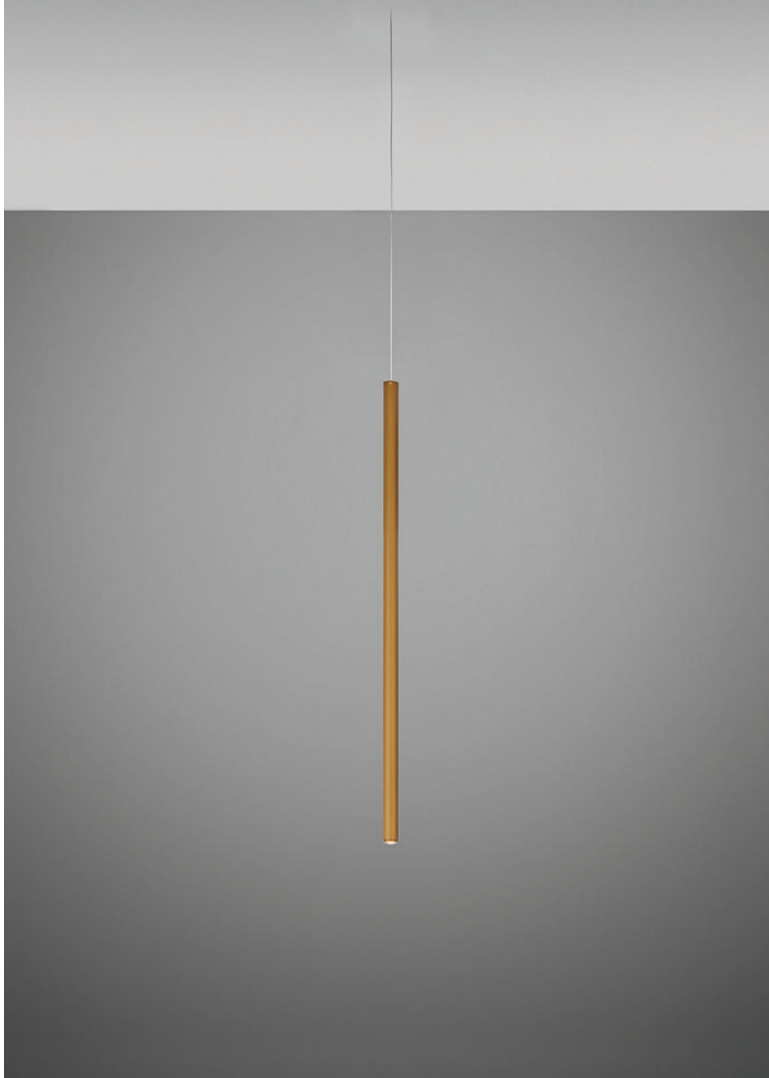

## Dimensions

## Material

Metal

## Color

 Bronze

## Description

35.5 inch pendant component of the Multispot Ari series- featuring minimal metal cylinders with a bronze finish, 157.5inch cord length, and 3500K 3.4W LED for direct illumination.