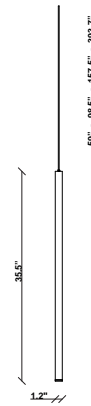

Ari F55

F55L73A76

Marco Spatti & Marco Pietro Ricci

Fixture type

Project name

Dimensions

Material

Metal

Description

35.5 inch pendant component of the Multispot Ari series- featuring minimal metal cylinders with a bronze finish, 157.5inch cord length, and 3500K 3.4W LED for direct illumination.

Voltage

24VDC