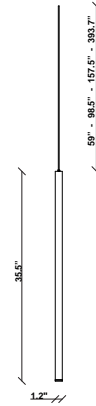

Ari F55

F55L73A76

Marco Spatti & Marco Pietro Ricci

Fixture type

Project name

Dimensions

Material

Metal

Notes

Create a custom Multispot Ari configuration by selecting number of pendants, pendant heights, pendant cord heights, pendant color, color temperature and canopies. 59" - 98" - 157" - 329" Dimming is based on driver capabilities. If running multiple units on one driver, fixtures must be series wired and meet minimum load ratings of the connected driver. 75 feet maximum wire length from beginning to end of series connection.

Description

35.5 inch pendant component of the Multispot Ari series- featuring minimal metal cylinders with a bronze finish, 157.5inch cord length, and 3500K 3.4W LED for direct illumination.

Voltage

24VDC