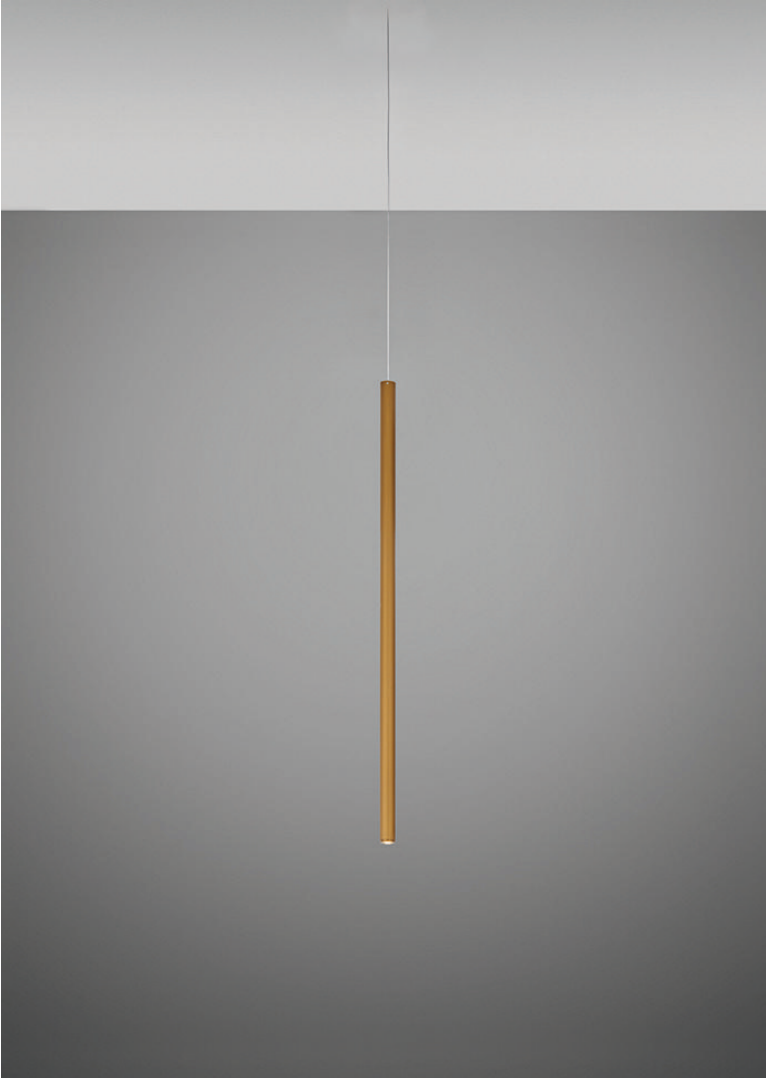

Ari F55

F55L73A76

Marco Spatti & Marco Pietro Ricci

Fixture type

Project name

Dimensions

Material

Metal

Color

 Bronze

Other colors available

Check online www.fabbian.us

Included accessories

LED

Not included accessories

Driver for powering fixture / fixtures. Driver is sized to match the custom system design. Canopy or J-box with cover plate or trimless mounting kit

Description

35.5 inch pendant component of the Multispot Ari series- featuring minimal metal cylinders with a bronze finish, 157.5inch cord length, and 3500K 3.4W LED for direct illumination.

Voltage

24VDC

Dimmable

Driver Dependent

Specs

DRY

Light source and Technical

Lamp type: LED 1x4W

Wattage: 4W

Color temperature: 3500K