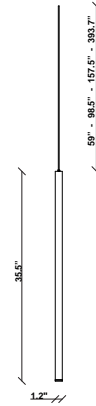

Ari F55

F55L73A76

Marco Spatti & Marco Pietro Ricci

Fixture type

Project name

Dimensions

Material

Metal

Notes

Create a custom Multispot Ari configuration by selecting number of pendants, pendant heights, pendant cord heights, pendant color, color temperature and canopies. 59" - 98" - 157" - 32'9" Dimming is based on driver capabilities. If running multiple units on one driver, fixtures must be series wired and meet minimum load ratings of the connected driver. 75 feet maximum wire length from beginning to end of series connection.

Description

35.5 inch pendant component of the Multispot Ari series- featuring minimal metal cylinders with a bronze finish, 157.5inch cord length, and 3500K 3.4W LED for direct illumination.

Voltage

24VDC