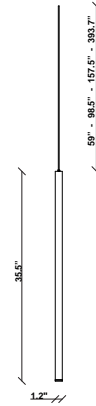

Ari F55

F55L74A76

Marco Spatti & Marco Pietro Ricci

Fixture type

Project name

Dimensions

Material

Metal

Notes

Create a custom Multispot Ari configuration by selecting number of pendants, pendant heights, pendant cord heights, pendant color, color temperature and canopies. 59" - 98" - 157" - 32'9" Dimming is based on driver capabilities. If running multiple units on one driver, fixtures must be series wired and meet minimum load ratings of the connected driver. 75 feet maximum wire length from beginning to end of series connection.

Description

35.5 inch pendant component of the Multispot Ari series- featuring minimal metal cylinders with a bronze finish, 393.7inch cord length, and 3500K 3.4W LED for direct illumination.

Voltage

24VDC