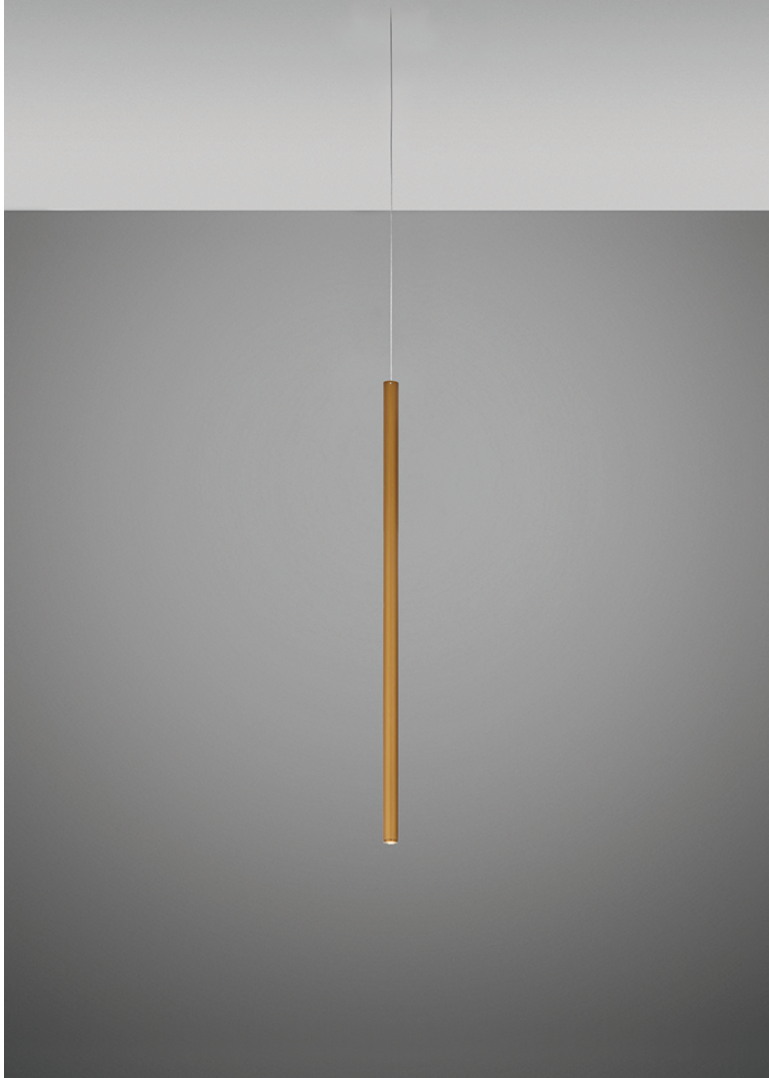

Ari F55

F55L74A76

Marco Spatti & Marco Pietro Ricci

Fixture type

Project name

Dimensions

Material

Metal

Color

 Bronze

Other colors available

Check online www.fabbian.us

Included accessories

LED

Not included accessories

Driver for powering fixture / fixtures. Driver is sized to match the custom system design. Canopy or J-box with cover plate or trimless mounting kit

Description

35.5 inch pendant component of the Multispot Ari series- featuring minimal metal cylinders with a bronze finish, 393.7inch cord length, and 3500K 3.4W LED for direct illumination.

Voltage

24VDC

Dimmable

Driver Dependent

Specs

DRY

Light source and Technical

Lamp type: LED 1x4W

Wattage: 4W

Color temperature: 3500K