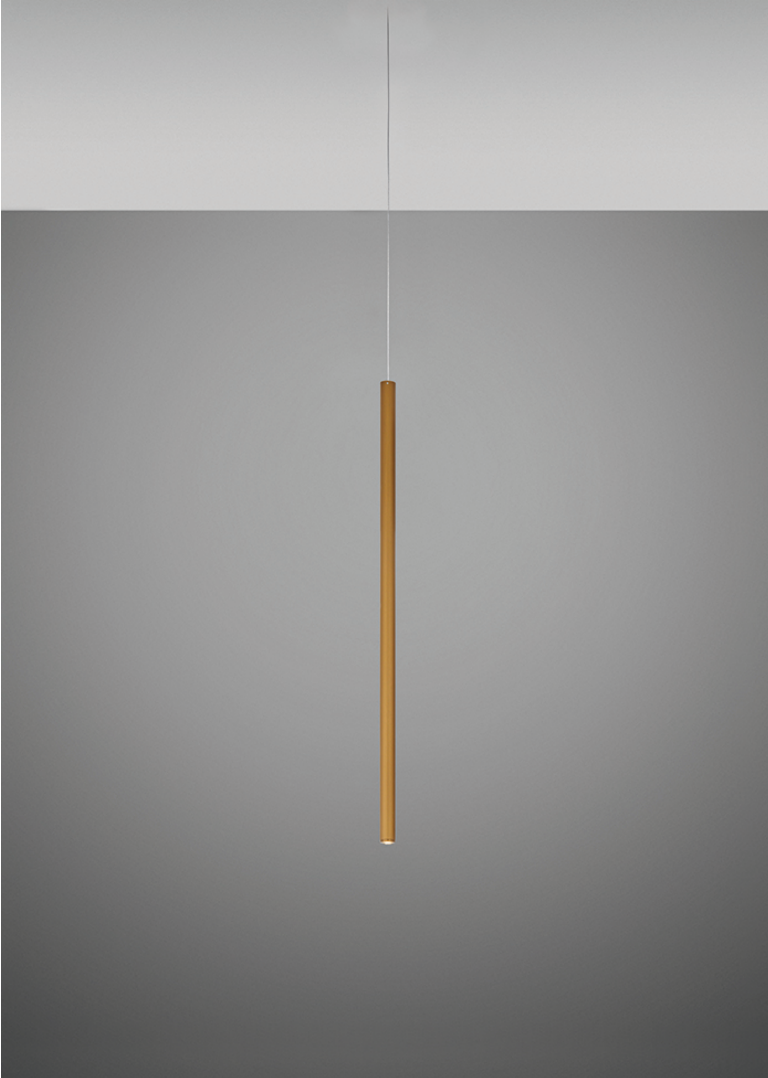

## Dimensions

## Material

Metal

## Color

 Bronze

## Description

35.5 inch pendant component of the Multispot Ari series- featuring minimal metal cylinders with a bronze finish, 393.7inch cord length, and 3500K 3.4W LED for direct illumination.