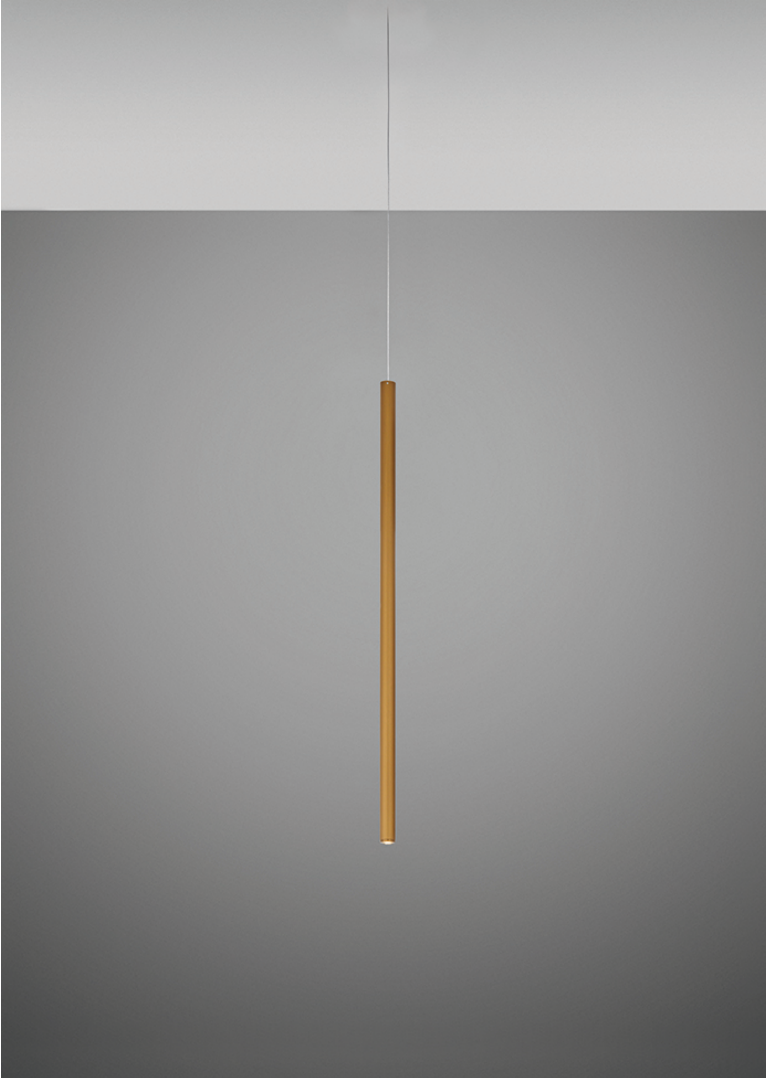

Ari F55

F55L74A76

Marco Spatti & Marco Pietro Ricci

Fixture type

Project name

Dimensions

Material

Metal

Color

 Bronze

Other colors available

Check online www.fabbian.us

Included accessories

LED

Not included accessories

Driver for powering fixture / fixtures. Driver is sized to match the custom system design. Canopy or J-box with cover plate or trimless mounting kit

Description

35.5 inch pendant component of the Multispot Ari series- featuring minimal metal cylinders with a bronze finish, 393.7inch cord length, and 3500K 3.4W LED for direct illumination.

Voltage

24VDC

Dimmable

Driver Dependent

Specs

DRY

Light source and Technical

Lamp type: LED 1x4W

Wattage: 4W

Color temperature: 3500K