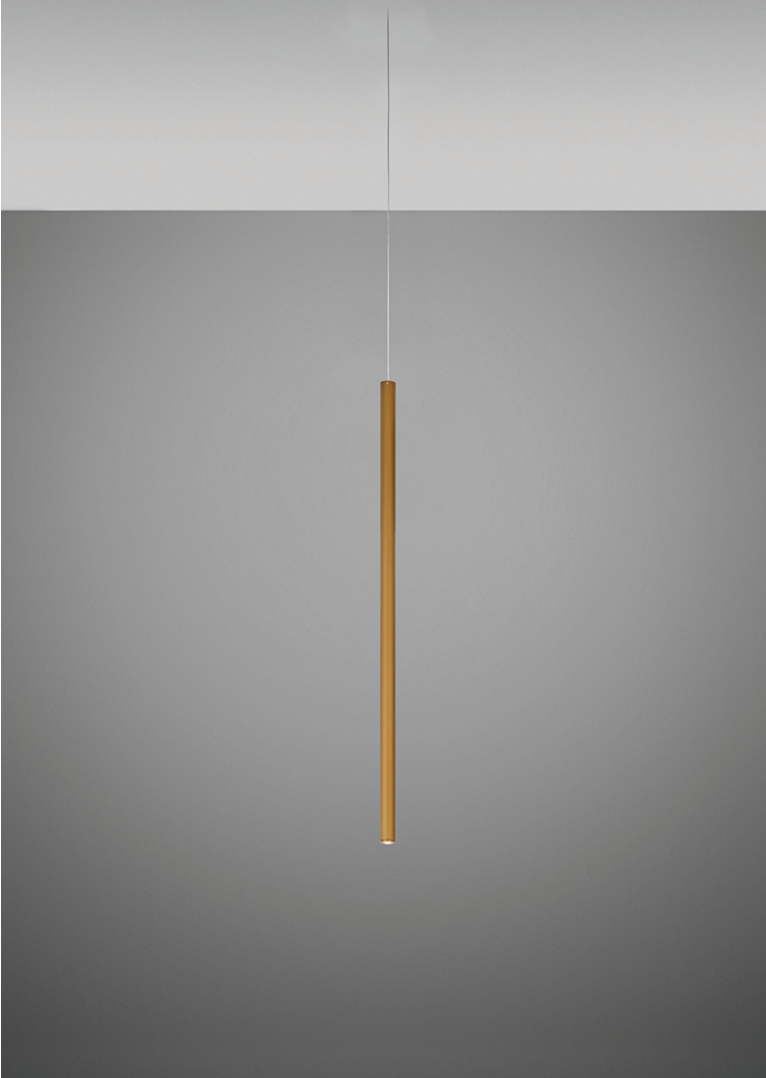

## Dimensions

## Material

Metal

## Color

 Bronze

## Description

35.5 inch pendant component of the Multispot Ari series- featuring minimal metal cylinders with a bronze finish, 393.7inch cord length, and 3500K 3.4W LED for direct illumination.