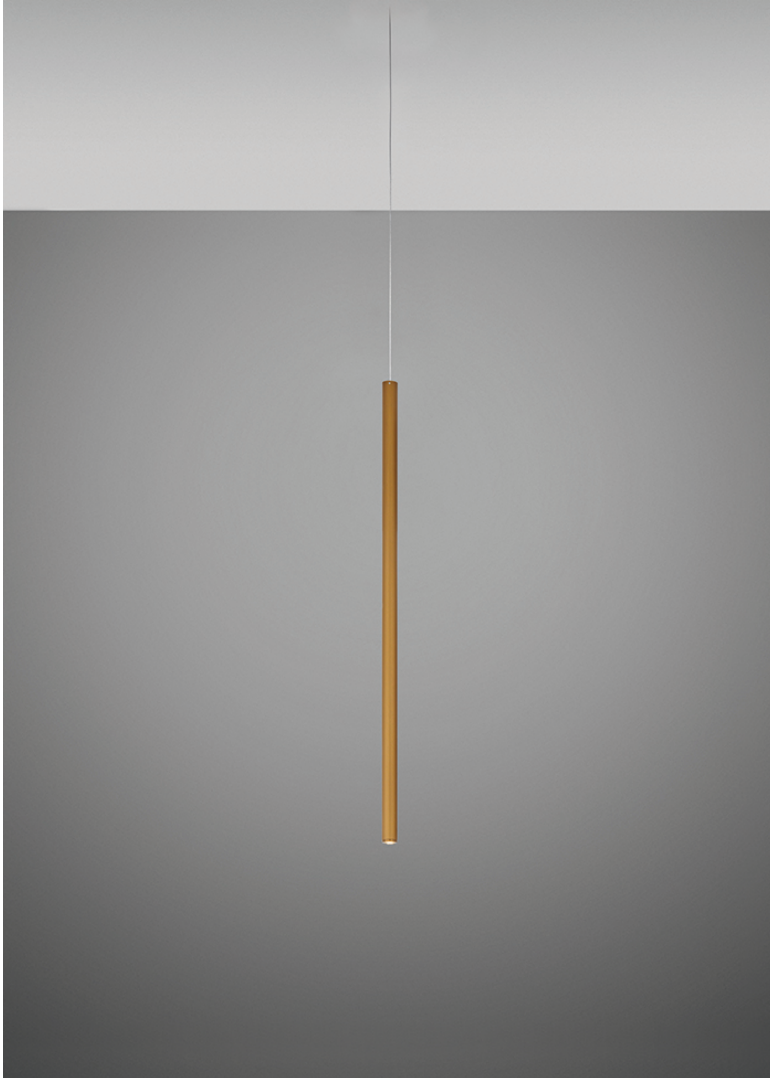

Ari F55

F55L74A76

Marco Spatti & Marco Pietro Ricci

Fixture type

Project name

Dimensions

Material

Metal

Color

 Bronze

Other colors available

Check online www.fabbian.us

Included accessories

LED

Not included accessories

Driver for powering fixture / fixtures. Driver is sized to match the custom system design. Canopy or J-box with cover plate or trimless mounting kit

Description

35.5 inch pendant component of the Multispot Ari series- featuring minimal metal cylinders with a bronze finish, 393.7inch cord length, and 3500K 3.4W LED for direct illumination.

Voltage

24VDC

Dimmable

Driver Dependent

Specs

DRY

Light source and Technical

Lamp type: LED 1x4W

Wattage: 4W

Color temperature: 3500K