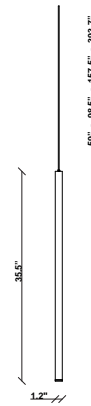

Ari F55

F55L74A76

Marco Spatti & Marco Pietro Ricci

Fixture type

Project name

Dimensions

Material

Metal

Description

35.5 inch pendant component of the Multispot Ari series- featuring minimal metal cylinders with a bronze finish, 393.7inch cord length, and 3500K 3.4W LED for direct illumination.

Voltage

24VDC