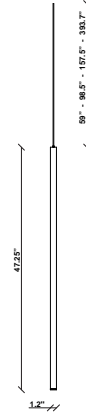

Ari F55

F55L81A01

Marco Spatti & Marco Pietro Ricci

Fixture type

Project name

Description

47.25inch pendant component of the Multispot Ari series- featuring minimal metal cylinders with a white finish, 59 inch cord length, and 3000K 3.4W LED for direct illumination.

Voltage

24VDC

Dimmable

Driver Dependent

Specs

DRY

Light source and Technical

Lamp type: LED 1x4W

Wattage: 4W

Color temperature: 3000K

CRI: 90

Lumens: 360lm

Dimensions

Material

Metal

Color