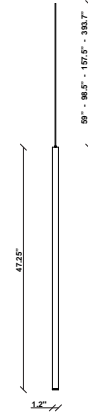

Ari F55

F55L81A01

Marco Spatti & Marco Pietro Ricci

Fixture type

Project name

Description

47.25inch pendant component of the Multispot Ari series- featuring minimal metal cylinders with a white finish, 59 inch cord length, and 3000K 3.4W LED for direct illumination.

Voltage

24VDC

Dimmable

Driver Dependent

Specs

DRY

Light source and Technical

Lamp type: LED 1x4W

Wattage: 4W

Color temperature: 3000K

CRI: 90

Lumens: 360lm

Dimensions

Material

Metal

Color