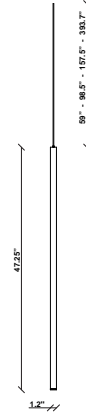

Ari F55

F55L82A01

Marco Spatti & Marco Pietro Ricci

Fixture type

Project name

Description

47.25inch pendant component of the Multispot Ari series- featuring minimal metal cylinders with a white finish, 98.5inch cord length, and 3000K 3.4W LED for direct illumination.

Voltage

24VDC

Dimmable

Driver Dependent

Specs

DRY

Light source and Technical

Lamp type: LED 1x4W

Wattage: 4W

Color temperature: 3000K

CRI: 90

Lumens: 360lm

Dimensions

Material

Metal

Color