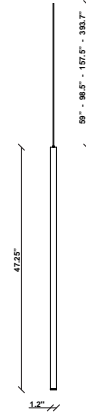

Ari F55

F55L83A01

Marco Spatti & Marco Pietro Ricci

Fixture type

Project name

Description

47.25inch pendant component of the Multispot Ari series- featuring minimal metal cylinders with a white finish, 157.5inch cord length, and 3000K 3.4W LED for direct illumination.

Voltage

24VDC

Dimmable

Driver Dependent

Specs

DRY

Light source and Technical

Lamp type: LED 1x4W

Wattage: 4W

Color temperature: 3000K

CRI: 90

Lumens: 360lm

Dimensions

Material

Metal

Color