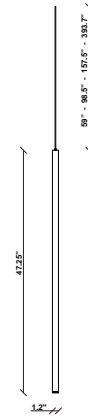

Ari F55

F55L83A01

Marco Spatti & Marco Pietro Ricci

Fixture type

Project name

Description

47.25inch pendant component of the Multispot Ari series- featuring minimal metal cylinders with a white finish, 157.5inch cord length, and 3000K 3.4W LED for direct illumination.

Voltage

24VDC

Dimmable

Driver Dependent

Specs

DRY

Light source and Technical

Lamp type: LED 1x4W

Wattage: 4W

Color temperature: 3000K

CRI: 90

Lumens: 360lm

Dimensions

Material

Metal

Color