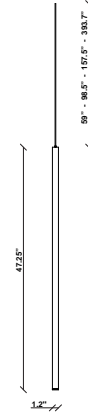

Ari F55

F55L83A01

Marco Spatti & Marco Pietro Ricci

Fixture type

Project name

Description

47.25inch pendant component of the Multispot Ari series- featuring minimal metal cylinders with a white finish, 157.5inch cord length, and 3000K 3.4W LED for direct illumination.

Voltage

24VDC

Dimmable

Driver Dependent

Specs

DRY

Light source and Technical

Lamp type: LED 1x4W

Wattage: 4W

Color temperature: 3000K

CRI: 90

Lumens: 360lm

Dimensions

Material

Metal

Color