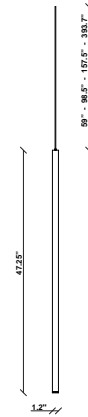

Ari F55

F55L84A01

Marco Spatti & Marco Pietro Ricci

Fixture type

Project name

Description

47.25inch pendant component of the Multispot Ari series- featuring minimal metal cylinders with a white finish, 393.7inch cord length, and 3000K 3.4W LED for direct illumination.

Voltage

24VDC

Dimmable

Driver Dependent

Specs

DRY

Light source and Technical

Lamp type: LED 1x4W

Wattage: 4W

Color temperature: 3000K

CRI: 90

Lumens: 360lm

Dimensions

Material

Metal

Color