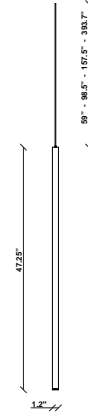

Ari F55

F55L84A01

Marco Spatti & Marco Pietro Ricci

Fixture type

Project name

Description

47.25inch pendant component of the Multispot Ari series- featuring minimal metal cylinders with a white finish, 393.7inch cord length, and 3000K 3.4W LED for direct illumination.

Voltage

24VDC

Dimmable

Driver Dependent

Specs

DRY

Light source and Technical

Lamp type: LED 1x4W

Wattage: 4W

Color temperature: 3000K

CRI: 90

Lumens: 360lm

Dimensions

Material

Metal

Color