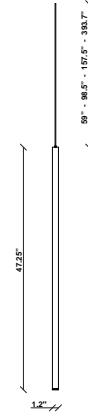

Ari F55

F55L84A01

Marco Spatti & Marco Pietro Ricci

Fixture type

Project name

Description

47.25inch pendant component of the Multispot Ari series- featuring minimal metal cylinders with a white finish, 393.7inch cord length, and 3000K 3.4W LED for direct illumination.

Voltage

24VDC

Dimmable

Driver Dependent

Specs

DRY

Light source and Technical

Lamp type: LED 1x4W

Wattage: 4W

Color temperature: 3000K

CRI: 90

Lumens: 360lm

Dimensions

Material

Metal

Color