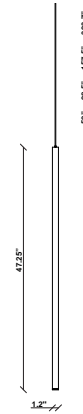

Ari F55

F55L84A01

Marco Spatti & Marco Pietro Ricci

Fixture type

Project name

Description

47.25inch pendant component of the Multispot Ari series- featuring minimal metal cylinders with a white finish, 393.7inch cord length, and 3000K 3.4W LED for direct illumination.

Voltage

24VDC

Dimmable

Driver Dependent

Specs

DRY

Light source and Technical

Lamp type: LED 1x4W

Wattage: 4W

Color temperature: 3000K

CRI: 90

Lumens: 360lm

Dimensions

Material

Metal

Color