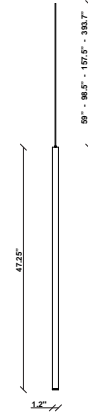

Ari F55

F55L91A01

Marco Spatti & Marco Pietro Ricci

Fixture type

Project name

Description

47.25inch pendant component of the Multispot Ari series- featuring minimal metal cylinders with a white finish, 59 inch cord length, and 3500K 3.4W LED for direct illumination.

Voltage

24VDC

Dimmable

Driver Dependent

Specs

DRY

Light source and Technical

Lamp type: LED 1x4W

Wattage: 4W

Color temperature: 3500K

CRI: 90

Lumens: 360lm

Dimensions

Material

Metal

Color