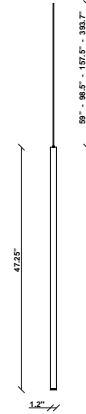

Ari F55

F55L91A01

Marco Spatti & Marco Pietro Ricci

Fixture type

Project name

Description

47.25inch pendant component of the Multispot Ari series- featuring minimal metal cylinders with a white finish, 59 inch cord length, and 3500K 3.4W LED for direct illumination.

Voltage

24VDC

Dimmable

Driver Dependent

Specs

DRY

Light source and Technical

Lamp type: LED 1x4W

Wattage: 4W

Color temperature: 3500K

CRI: 90

Lumens: 360lm

Dimensions

Material

Metal

Color