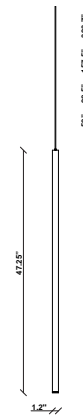

Ari F55

F55L93A01

Marco Spatti & Marco Pietro Ricci

Fixture type

Project name

Description

47.25inch pendant component of the Multispot Ari series- featuring minimal metal cylinders with a white finish, 157.5inch cord length, and 3500K 3.4W LED for direct illumination.

Voltage

24VDC

Dimmable

Driver Dependent

Specs

DRY

Light source and Technical

Lamp type: LED 1x4W

Wattage: 4W

Color temperature: 3500K

CRI: 90

Lumens: 360lm

Dimensions

Material

Metal

Color