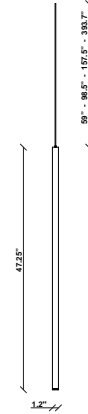

Ari F55

F55L93A01

Marco Spatti & Marco Pietro Ricci

Fixture type

Project name

Description

47.25inch pendant component of the Multispot Ari series- featuring minimal metal cylinders with a white finish, 157.5inch cord length, and 3500K 3.4W LED for direct illumination.

Voltage

24VDC

Dimmable

Driver Dependent

Specs

DRY

Light source and Technical

Lamp type: LED 1x4W

Wattage: 4W

Color temperature: 3500K

CRI: 90

Lumens: 360lm

Dimensions

Material

Metal

Color