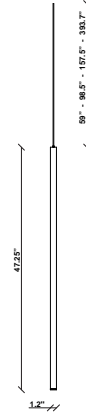

Ari F55

F55L93A01

Marco Spatti & Marco Pietro Ricci

Fixture type

Project name

Description

47.25inch pendant component of the Multispot Ari series- featuring minimal metal cylinders with a white finish, 157.5inch cord length, and 3500K 3.4W LED for direct illumination.

Voltage

24VDC

Dimmable

Driver Dependent

Specs

DRY

Light source and Technical

Lamp type: LED 1x4W

Wattage: 4W

Color temperature: 3500K

CRI: 90

Lumens: 360lm

Dimensions

Material

Metal

Color