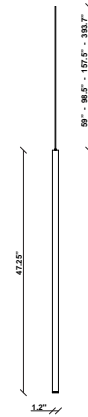

Ari F55

F55L93A01

Marco Spatti & Marco Pietro Ricci

Fixture type

Project name

Description

47.25inch pendant component of the Multispot Ari series- featuring minimal metal cylinders with a white finish, 157.5inch cord length, and 3500K 3.4W LED for direct illumination.

Voltage

24VDC

Dimmable

Driver Dependent

Specs

DRY

Light source and Technical

Lamp type: LED 1x4W

Wattage: 4W

Color temperature: 3500K

CRI: 90

Lumens: 360lm

Dimensions

Material

Metal

Color