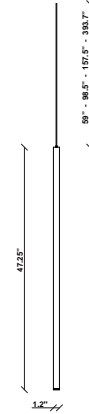

Ari F55

F55L81A02

Marco Spatti & Marco Pietro Ricci

Fixture type

Project name

Dimensions

Material

Metal

Description

47.25inch pendant component of the Multispot Ari series- featuring minimal metal cylinders with a black finish, 59 inch cord length, and 3000K 3.4W LED for direct illumination.

Voltage

24VDC

Dimmable