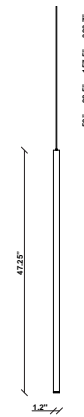

Ari F55

F55L81A02

Marco Spatti & Marco Pietro Ricci

Fixture type

Project name

Dimensions

Material

Metal

Description

47.25inch pendant component of the Multispot Ari series- featuring minimal metal cylinders with a black finish, 59 inch cord length, and 3000K 3.4W LED for direct illumination.

Voltage

24VDC

Dimmable