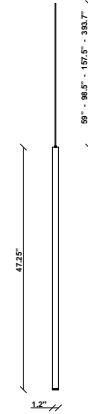

Ari F55

F55L82A02

Marco Spatti & Marco Pietro Ricci

Fixture type

Project name

Dimensions

Material

Metal

Description

47.25inch pendant component of the Multispot Ari series- featuring minimal metal cylinders with a black finish, 98.5inch cord length, and 3000K 3.4W LED for direct illumination.

Voltage

24VDC