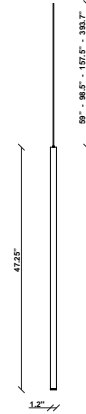

Ari F55

F55L84A02

Marco Spatti & Marco Pietro Ricci

Fixture type

Project name

Dimensions

Material

Metal

Description

47.25inch pendant component of the Multispot Ari series- featuring minimal metal cylinders with a black finish, 393.7.5 inch cord length, and 3000K 3.4W LED for direct illumination.

Voltage

24VDC