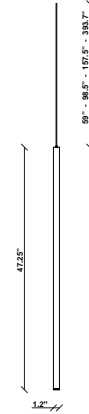

Ari F55

F55L84A02

Marco Spatti & Marco Pietro Ricci

Fixture type

Project name

Dimensions

Material

Metal

Description

47.25inch pendant component of the Multispot Ari series- featuring minimal metal cylinders with a black finish, 393.7.5 inch cord length, and 3000K 3.4W LED for direct illumination.

Voltage

24VDC