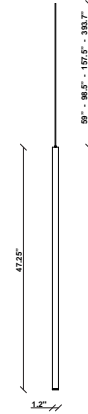

Ari F55

F55L84A02

Marco Spatti & Marco Pietro Ricci

Fixture type

Project name

Dimensions

Material

Metal

Description

47.25inch pendant component of the Multispot Ari series- featuring minimal metal cylinders with a black finish, 393.7.5 inch cord length, and 3000K 3.4W LED for direct illumination.

Voltage

24VDC