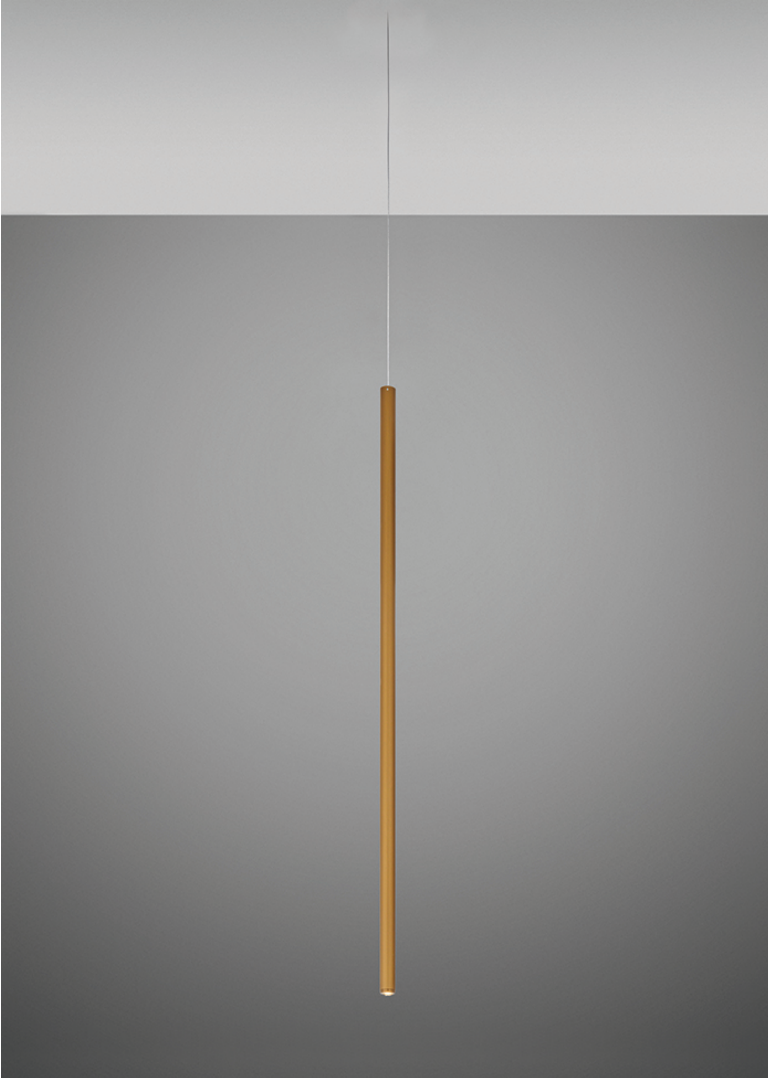

Ari F55

F55L81A76

Marco Spatti & Marco Pietro Ricci

Fixture type

Project name

Dimensions

Material

Metal

Color

 Bronze

Other colors available

Check online www.fabbian.us

Included accessories

LED

Not included accessories

Driver for powering fixture / fixtures. Driver is sized to match the custom system design. Canopy or J-box with cover plate or trimless mounting kit

Description

47.25inch pendant component of the Multispot Ari series- featuring minimal metal cylinders with a bronze finish, 59 inch cord length, and 3000K 3.4W LED for direct illumination.

Voltage

24VDC

Dimmable

Driver Dependent

Specs

DRY

Light source and Technical

Lamp type: LED 1x4W

Wattage: 4W

Color temperature: 3000K