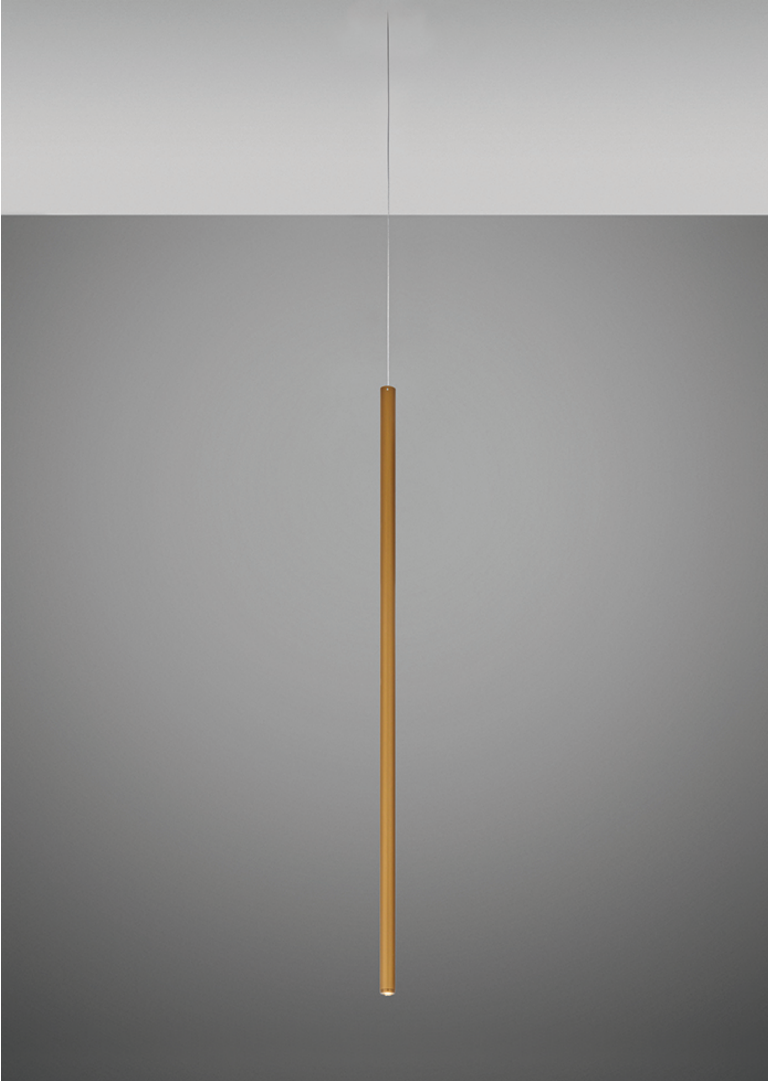

Ari F55

F55L81A76

Marco Spatti & Marco Pietro Ricci

Fixture type

Project name

Dimensions

Material

Metal

Color

 Bronze

Other colors available

Check online www.fabbian.us

Included accessories

LED

Not included accessories

Driver for powering fixture / fixtures. Driver is sized to match the custom system design. Canopy or J-box with cover plate or trimless mounting kit

Description

47.25inch pendant component of the Multispot Ari series- featuring minimal metal cylinders with a bronze finish, 59 inch cord length, and 3000K 3.4W LED for direct illumination.

Voltage

24VDC

Dimmable

Driver Dependent

Specs

DRY

Light source and Technical

Lamp type: LED 1x4W

Wattage: 4W

Color temperature: 3000K