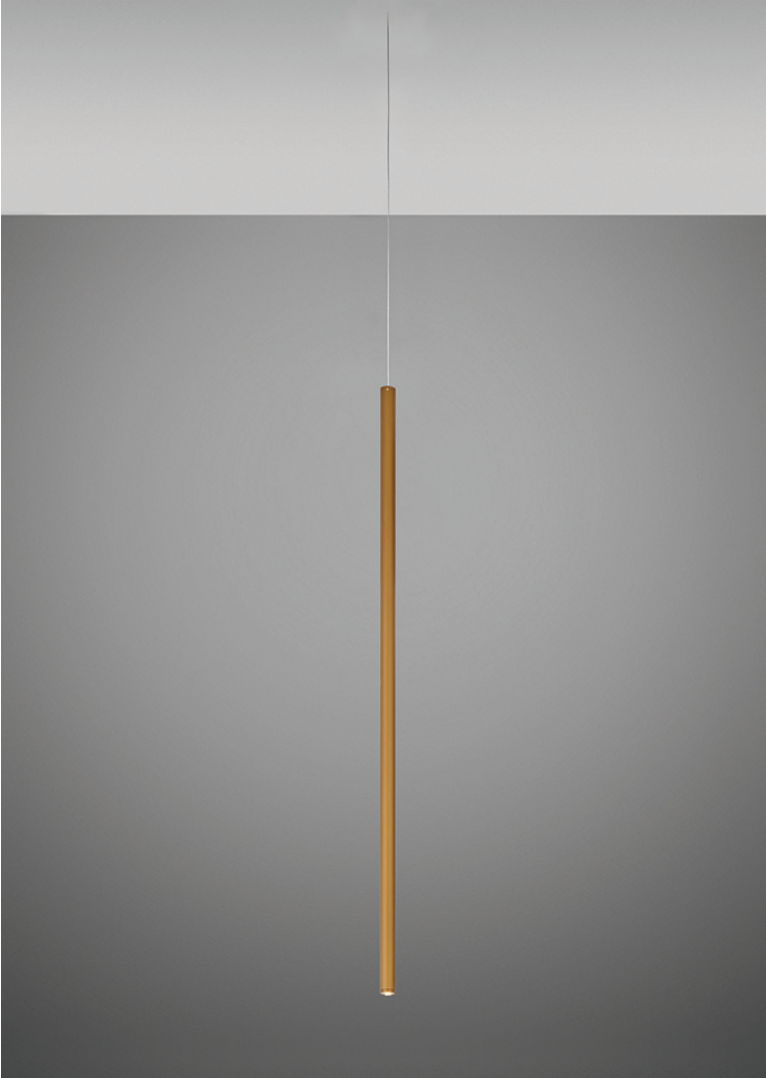

Ari F55

F55L81A76

Marco Spatti & Marco Pietro Ricci

Fixture type

Project name

Dimensions

Material

Metal

Color

 Bronze

Other colors available

Check online www.fabbian.us

Included accessories

LED

Not included accessories

Driver for powering fixture / fixtures. Driver is sized to match the custom system design. Canopy or J-box with cover plate or trimless mounting kit

Notes

Create a custom Multispot Ari configuration by selecting number of pendants, pendant heights, pendant cord heights, pendant color, color temperature and canopies. 59" - 98" - 157" - 32'9" Dimming is based on driver capabilities. If running multiple units on one driver, fixtures must be series wired and meet minimum load ratings of the connected driver. 75 feet maximum wire length from beginning to end of series connection.

Description

47.25inch pendant component of the Multispot Ari series- featuring minimal metal cylinders with a bronze finish, 59 inch cord length, and 3000K 3.4W LED for direct illumination.

Voltage

24VDC