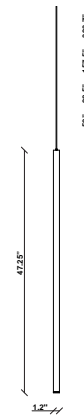

Ari F55

F55L81A76

Marco Spatti & Marco Pietro Ricci

Fixture type

Project name

Dimensions

Material

Metal

Description

47.25inch pendant component of the Multispot Ari series- featuring minimal metal cylinders with a bronze finish, 59 inch cord length, and 3000K 3.4W LED for direct illumination.

Voltage

24VDC