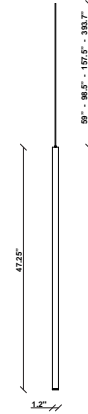

Ari F55

F55L81A76

Marco Spatti & Marco Pietro Ricci

Fixture type

Project name

Dimensions

Material

Metal

Description

47.25inch pendant component of the Multispot Ari series- featuring minimal metal cylinders with a bronze finish, 59 inch cord length, and 3000K 3.4W LED for direct illumination.

Voltage

24VDC