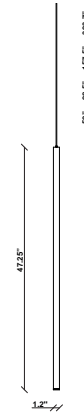

Ari F55

F55L81A76

Marco Spatti & Marco Pietro Ricci

Fixture type

Project name

Dimensions

Material

Metal

Description

47.25inch pendant component of the Multispot Ari series- featuring minimal metal cylinders with a bronze finish, 59 inch cord length, and 3000K 3.4W LED for direct illumination.

Voltage

24VDC