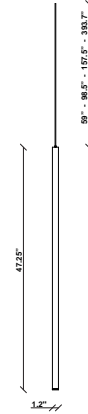

Ari F55

F55L82A76

Marco Spatti & Marco Pietro Ricci

Fixture type

Project name

Dimensions

Material

Metal

Description

47.25inch pendant component of the Multispot Ari series- featuring minimal metal cylinders with a bronze finish, 98.5inch cord length, and 3000K 3.4W LED for direct illumination.

Voltage

24VDC