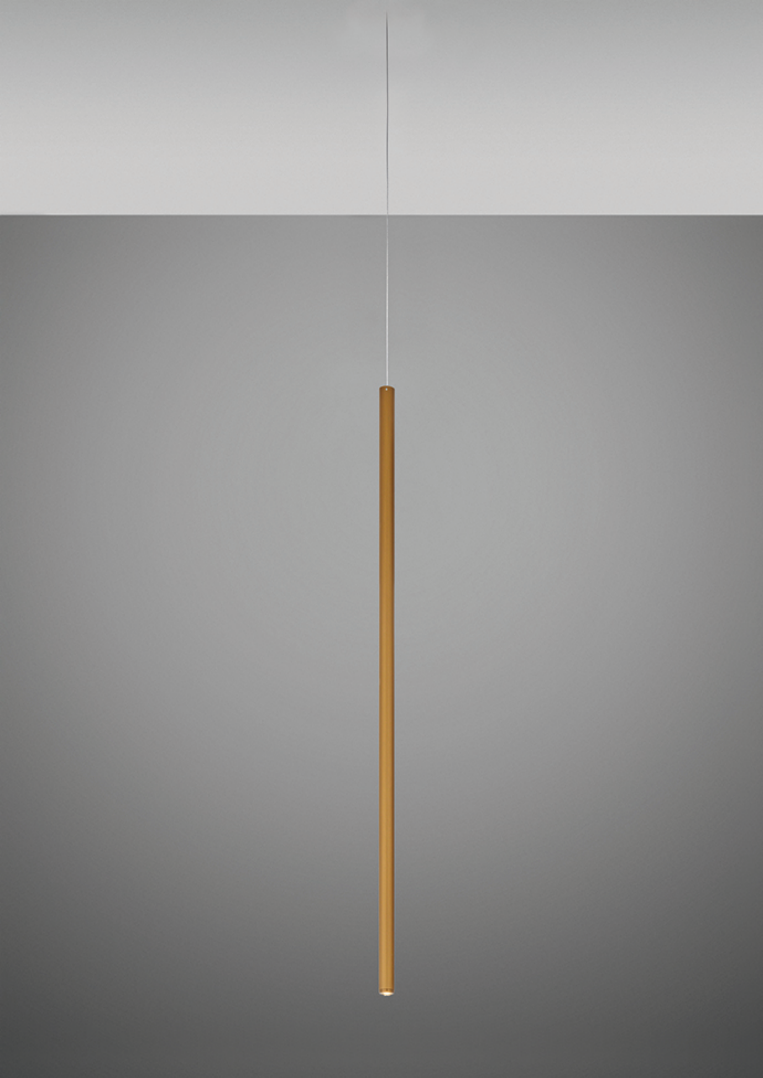

Ari F55

**F55L82A76**

Marco Spatti & Marco Pietro Ricci

Fixture type

Project name

## Dimensions

## Material

Metal

## Color

 Bronze