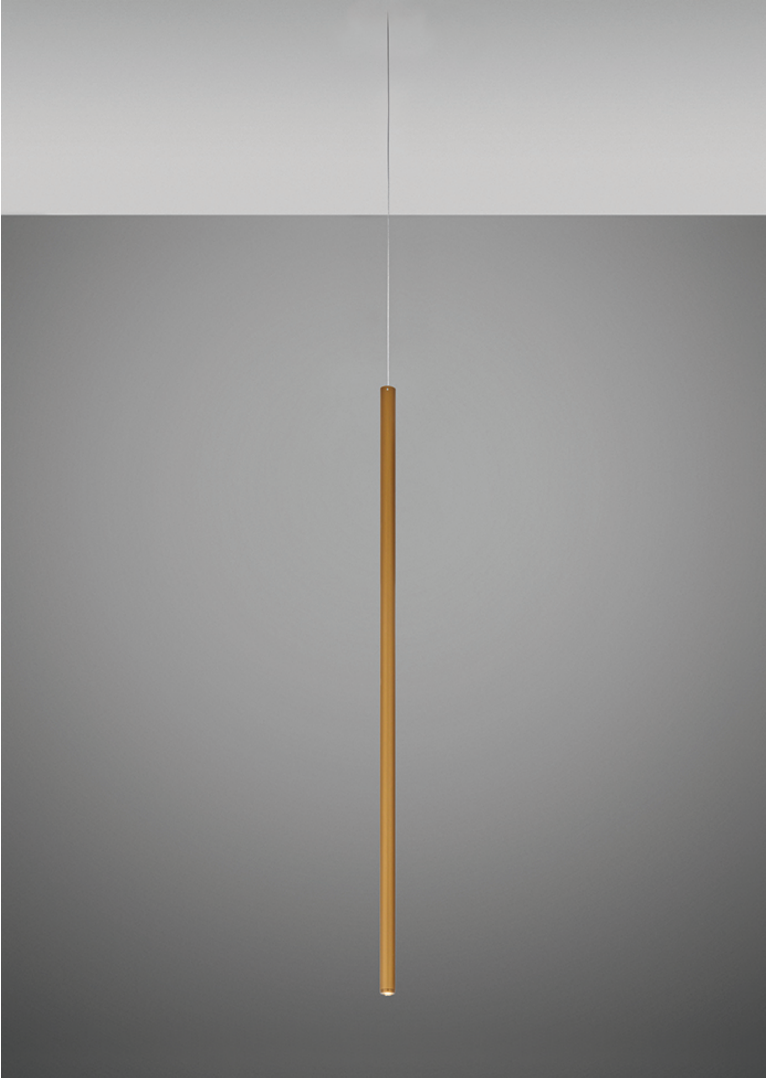

Ari F55

**F55L82A76**

Marco Spatti & Marco Pietro Ricci

Fixture type

Project name

## Dimensions

## Material

Metal

## Color

 Bronze