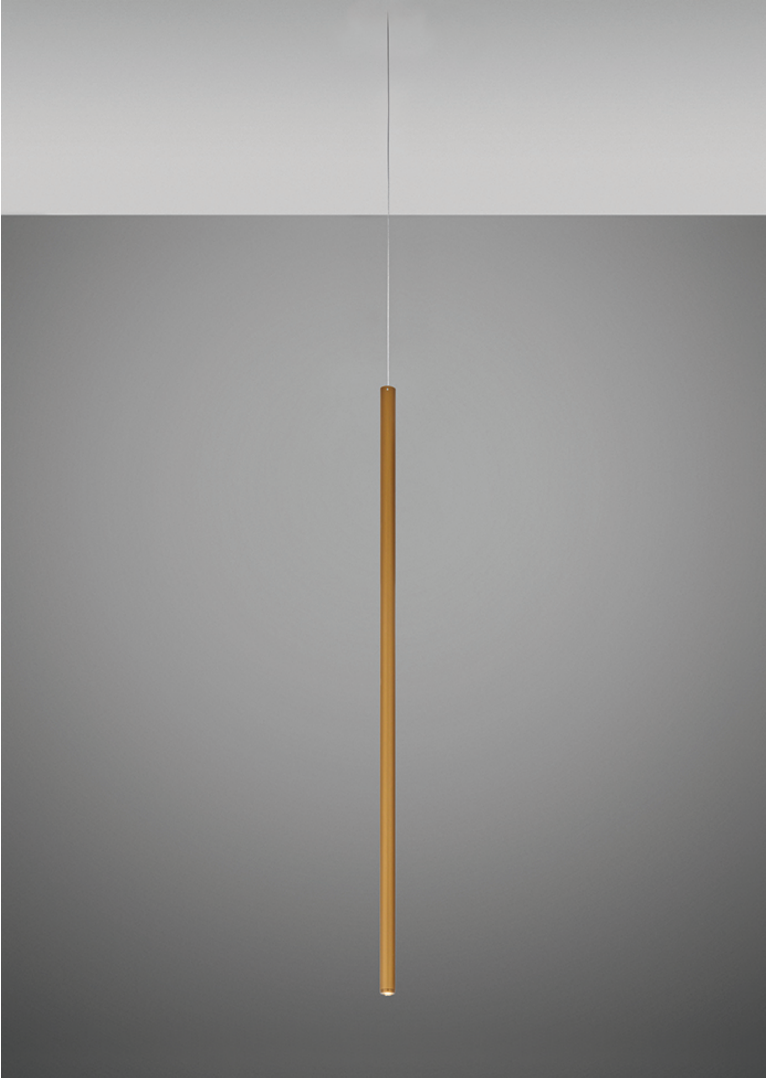

Ari F55

F55L82A76

Marco Spatti & Marco Pietro Ricci

Fixture type

Project name

Dimensions

Material

Metal

Color

Bronze

Other colors available

Check online www.fabbian.us

Included accessories

LED

Not included accessories

Driver for powering fixture / fixtures. Driver is sized to match the custom system design. Canopy or J-box with cover plate or trimless mounting kit

Notes

Create a custom Multispot Ari configuration by selecting number of pendants, pendant heights, pendant cord heights, pendant color, color temperature and canopies. 59" - 98" - 157" - 32'9" Dimming is based on driver capabilities. If running multiple units on one driver, fixtures must be series wired and meet minimum load ratings of the connected driver. 75 feet maximum wire length from beginning to end of series connection.

Description

47.25inch pendant component of the Multispot Ari series- featuring minimal metal cylinders with a bronze finish, 98.5inch cord length, and 3000K 3.4W LED for direct illumination.

Voltage

24VDC