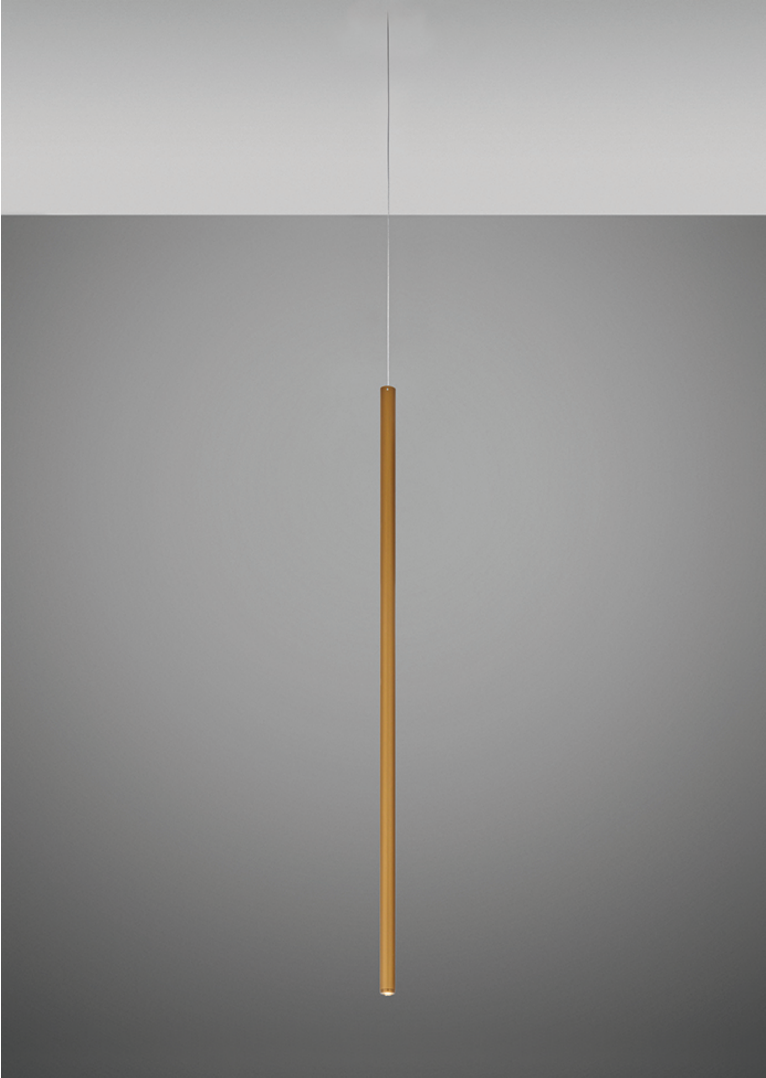

Ari F55

F55L82A76

Marco Spatti & Marco Pietro Ricci

Fixture type

Project name

Dimensions

Material

Metal

Color

 Bronze

Other colors available

Check online www.fabbian.us

Included accessories

LED

Not included accessories

Driver for powering fixture / fixtures. Driver is sized to match the custom system design. Canopy or J-box with cover plate or trimless mounting kit

Notes

Create a custom Multispot Ari configuration by selecting number of pendants, pendant heights, pendant cord heights, pendant color, color temperature and canopies. 59" - 98" - 157" - 32'9" Dimming is based on driver capabilities. If running multiple units on one driver, fixtures must be series wired and meet minimum load ratings of the connected driver. 75 feet maximum wire length from beginning to end of series connection.

Description

47.25inch pendant component of the Multispot Ari series- featuring minimal metal cylinders with a bronze finish, 98.5inch cord length, and 3000K 3.4W LED for direct illumination.

Voltage

24VDC