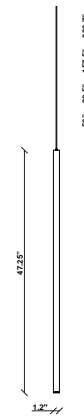

Ari F55

F55L82A76

Marco Spatti & Marco Pietro Ricci

Fixture type

Project name

Dimensions

Material

Metal

Description

47.25inch pendant component of the Multispot Ari series- featuring minimal metal cylinders with a bronze finish, 98.5inch cord length, and 3000K 3.4W LED for direct illumination.

Voltage

24VDC