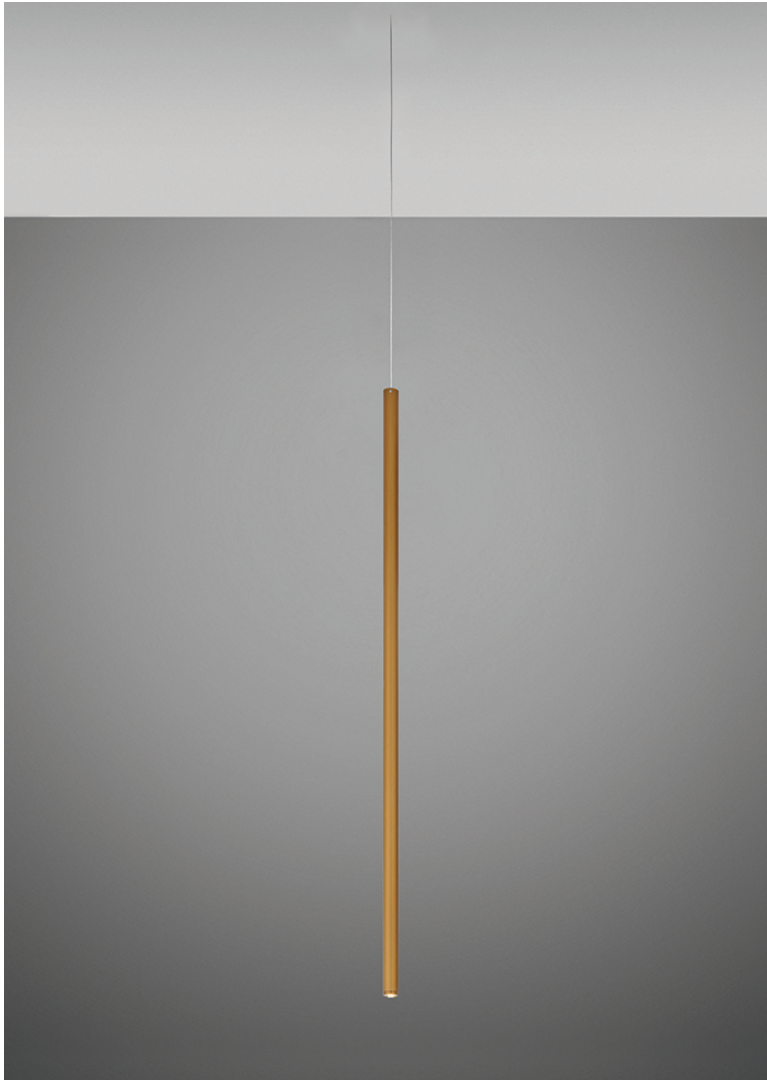

Ari F55

F55L82A76

Marco Spatti & Marco Pietro Ricci

Fixture type

Project name

Dimensions

Material

Metal

Color

Bronze

Other colors available

Check online www.fabbian.us

Included accessories

LED

Not included accessories

Driver for powering fixture / fixtures. Driver is sized to match the custom system design. Canopy or J-box with cover plate or trimless mounting kit

Description

47.25inch pendant component of the Multispot Ari series- featuring minimal metal cylinders with a bronze finish, 98.5inch cord length, and 3000K 3.4W LED for direct illumination.

Voltage

24VDC

Dimmable

Driver Dependent

Specs

DRY

Light source and Technical

Lamp type: LED 1x4W

Wattage: 4W

Color temperature: 3000K