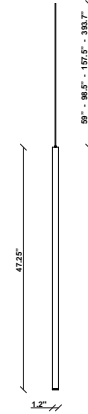

Ari F55

F55L83A76

Marco Spatti & Marco Pietro Ricci

Fixture type

Project name

Dimensions

Material

Metal

Description

47.25inch pendant component of the Multispot Ari series- featuring minimal metal cylinders with a bronze finish, 157.5inch cord length, and 3000K 3.4W LED for direct illumination.

Voltage

24VDC