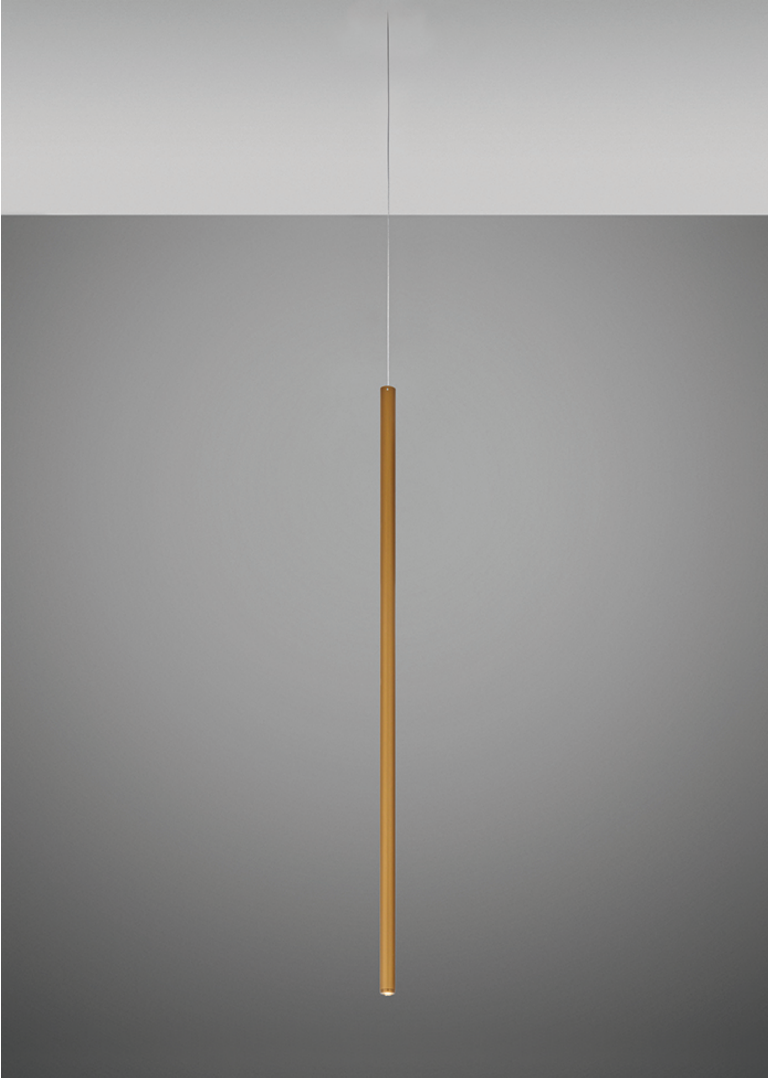

Ari F55

F55L83A76

Marco Spatti & Marco Pietro Ricci

Fixture type

Project name

Dimensions

Material

Metal

Color

 Bronze

Other colors available

Check online www.fabbian.us

Included accessories

LED

Not included accessories

Driver for powering fixture / fixtures. Driver is sized to match the custom system design. Canopy or J-box with cover plate or trimless mounting kit

Description

47.25inch pendant component of the Multispot Ari series- featuring minimal metal cylinders with a bronze finish, 157.5inch cord length, and 3000K 3.4W LED for direct illumination.

Voltage

24VDC

Dimmable

Driver Dependent

Specs

DRY

Light source and Technical

Lamp type: LED 1x4W

Wattage: 4W

Color temperature: 3000K