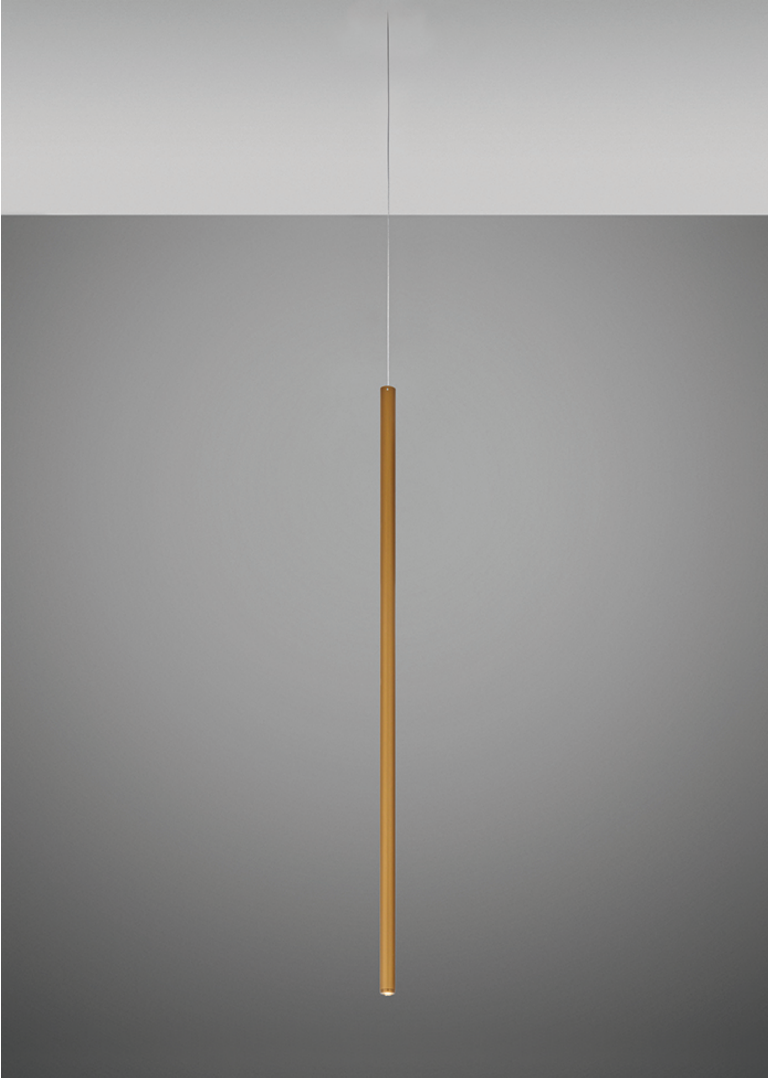

## Dimensions

## Material

Metal

## Color

 Bronze

## Description

47.25inch pendant component of the Multispot Ari series- featuring minimal metal cylinders with a bronze finish, 157.5inch cord length, and 3000K 3.4W LED for direct illumination.