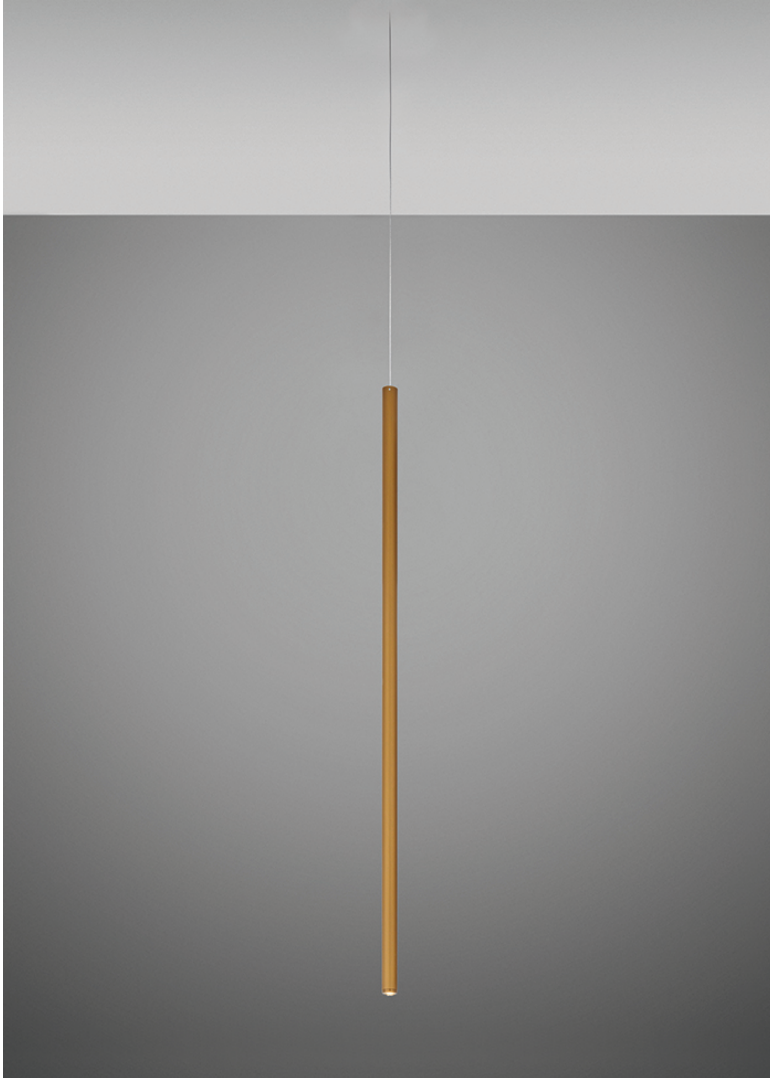

Ari F55

F55L83A76

Marco Spatti & Marco Pietro Ricci

Fixture type

Project name

Dimensions

Material

Metal

Color

 Bronze

Other colors available

Check online www.fabbian.us

Included accessories

LED

Not included accessories

Driver for powering fixture / fixtures. Driver is sized to match the custom system design. Canopy or J-box with cover plate or trimless mounting kit

Notes

Create a custom Multispot Ari configuration by selecting number of pendants, pendant heights, pendant cord heights, pendant color, color temperature and canopies. 59" - 98" - 157" - 32'9" Dimming is based on driver capabilities. If running multiple units on one driver, fixtures must be series wired and meet minimum load ratings of the connected driver. 75 feet maximum wire length from beginning to end of series connection.

Description

47.25inch pendant component of the Multispot Ari series- featuring minimal metal cylinders with a bronze finish, 157.5inch cord length, and 3000K 3.4W LED for direct illumination.

Voltage

24VDC