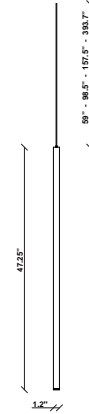

Ari F55

F55L83A76

Marco Spatti & Marco Pietro Ricci

Fixture type

Project name

Dimensions

Material

Metal

Description

47.25inch pendant component of the Multispot Ari series- featuring minimal metal cylinders with a bronze finish, 157.5inch cord length, and 3000K 3.4W LED for direct illumination.

Voltage

24VDC