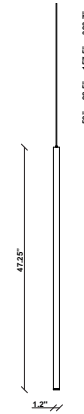

Material

Metal

Color

Bronze

Other colors available

Check online www.fabbian.us

Included accessories

LED

Not included accessories

Driver for powering fixture / fixtures. Driver is sized to match the custom system design. Canopy or J-box with cover plate or trimless mounting kit

Notes

Create a custom Multispot Ari configuration by selecting number of pendants, pendant heights, pendant cord heights, pendant color, color temperature and canopies. 59" - 98" - 157" - 32'9" Dimming is based on driver capabilities. If running multiple units on one driver, fixtures must be series wired and meet minimum load ratings of the connected driver. 75 feet maximum wire length from beginning to end of series connection.

Description

47.25inch pendant component of the Multispot Ari series- featuring minimal metal cylinders with a bronze finish, 157.5inch cord length, and 3000K 3.4W LED for direct illumination.

Voltage

24VDC

Dimmable

Driver Dependent

Specs

DRY

Light source and Technical

Lamp type: LED 1x4W

Wattage: 4W

Color temperature: 3000K

CRI: 90

Lumens: 360lm