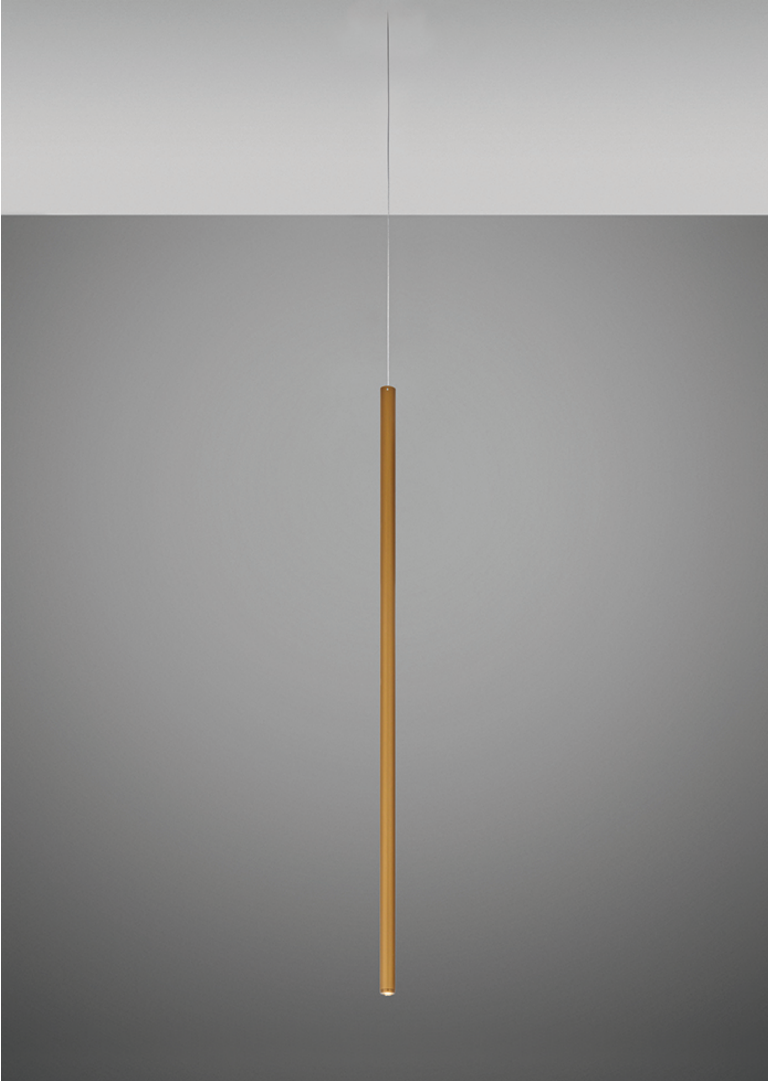

Ari F55

F55L83A76

Marco Spatti & Marco Pietro Ricci

Fixture type

Project name

Dimensions

Material

Metal

Color

 Bronze

Other colors available

Check online www.fabbian.us

Included accessories

LED

Not included accessories

Driver for powering fixture / fixtures. Driver is sized to match the custom system design. Canopy or J-box with cover plate or trimless mounting kit

Description

47.25inch pendant component of the Multispot Ari series- featuring minimal metal cylinders with a bronze finish, 157.5inch cord length, and 3000K 3.4W LED for direct illumination.

Voltage

24VDC

Dimmable

Driver Dependent

Specs

DRY

Light source and Technical

Lamp type: LED 1x4W

Wattage: 4W

Color temperature: 3000K