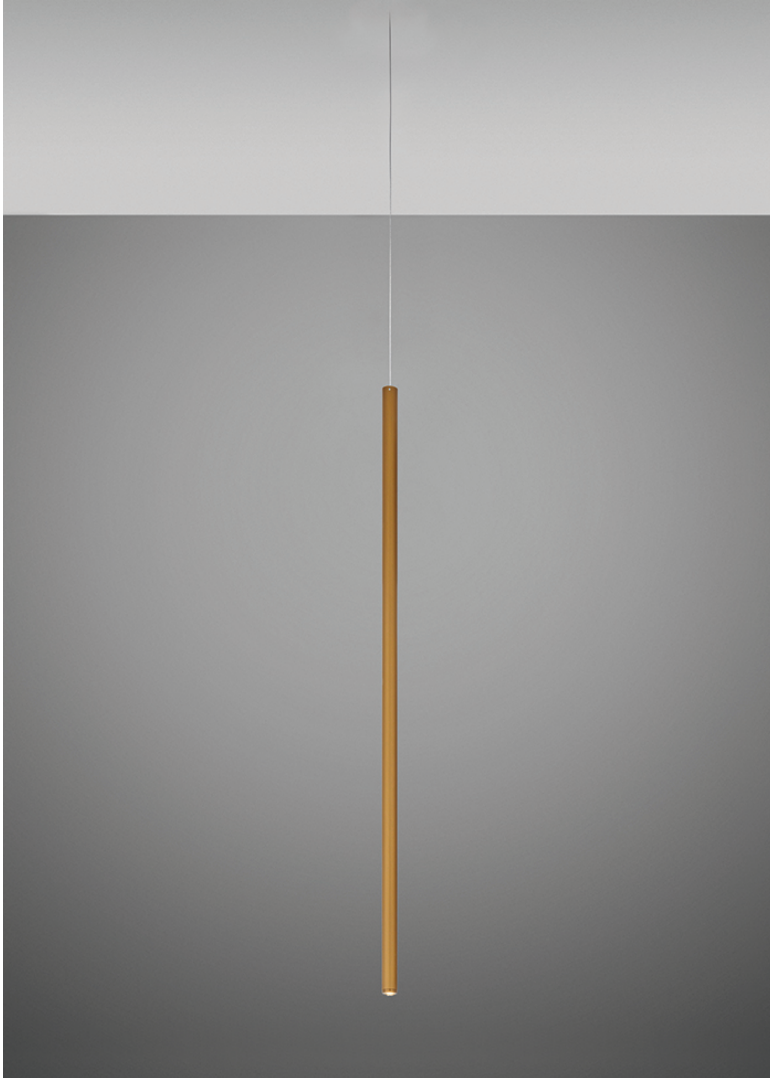

Ari F55

F55L84A76

Marco Spatti & Marco Pietro Ricci

Fixture type

Project name

Dimensions

Material

Metal

Color

 Bronze

Other colors available

Check online www.fabbian.us

Included accessories

LED

Not included accessories

Driver for powering fixture / fixtures. Driver is sized to match the custom system design. Canopy or J-box with cover plate or trimless mounting kit

Notes

Create a custom Multispot Ari configuration by selecting number of pendants, pendant heights, pendant cord heights, pendant color, color temperature and canopies. 59" - 98" - 157" - 32'9" Dimming is based on driver capabilities. If running multiple units on one driver, fixtures must be series wired and meet minimum load ratings of the connected driver. 75 feet maximum wire length from beginning to end of series connection.

Description

47.25inch pendant component of the Multispot Ari series- featuring minimal metal cylinders with a bronze finish, 393.7inch cord length, and 3000K 3.4W LED for direct illumination.

Voltage

24VDC