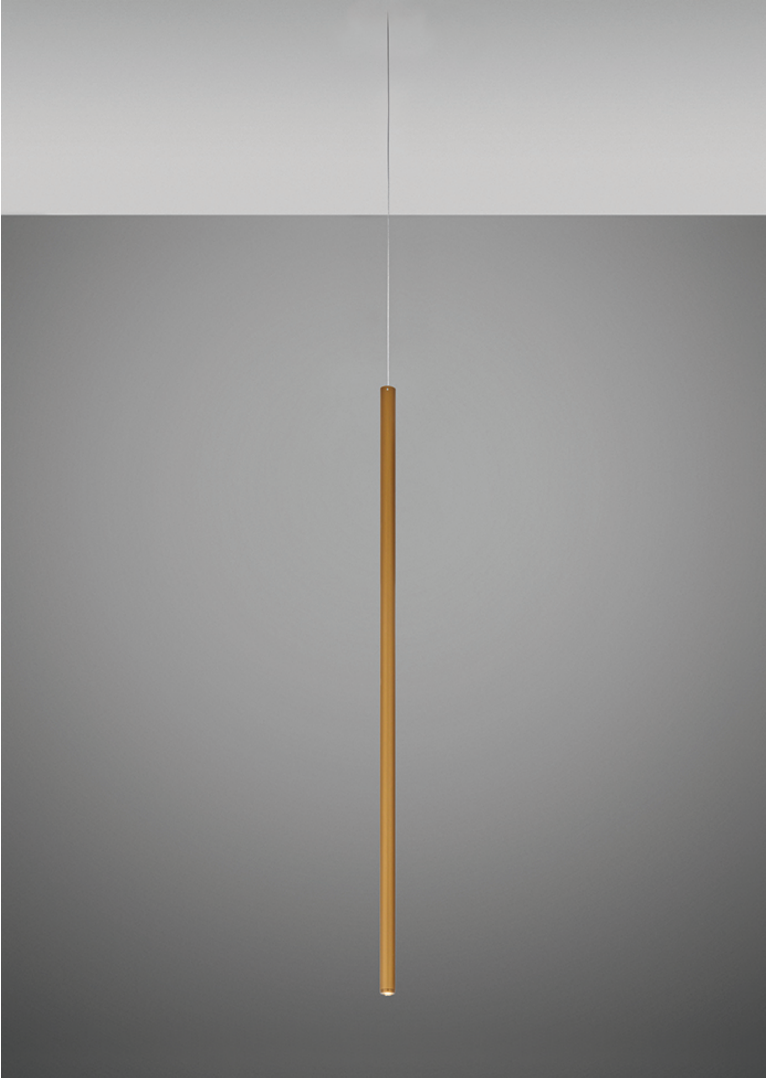

Ari F55

F55L84A76

Marco Spatti & Marco Pietro Ricci

Fixture type

Project name

Dimensions

Material

Metal

Color

 Bronze

Other colors available

Check online www.fabbian.us

Included accessories

LED

Not included accessories

Driver for powering fixture / fixtures. Driver is sized to match the custom system design. Canopy or J-box with cover plate or trimless mounting kit

Notes

Create a custom Multispot Ari configuration by selecting number of pendants, pendant heights, pendant cord heights, pendant color, color temperature and canopies. 59" - 98" - 157" - 32'9" Dimming is based on driver capabilities. If running multiple units on one driver, fixtures must be series wired and meet minimum load ratings of the connected driver. 75 feet maximum wire length from beginning to end of series connection.

Description

47.25inch pendant component of the Multispot Ari series- featuring minimal metal cylinders with a bronze finish, 393.7inch cord length, and 3000K 3.4W LED for direct illumination.

Voltage

24VDC