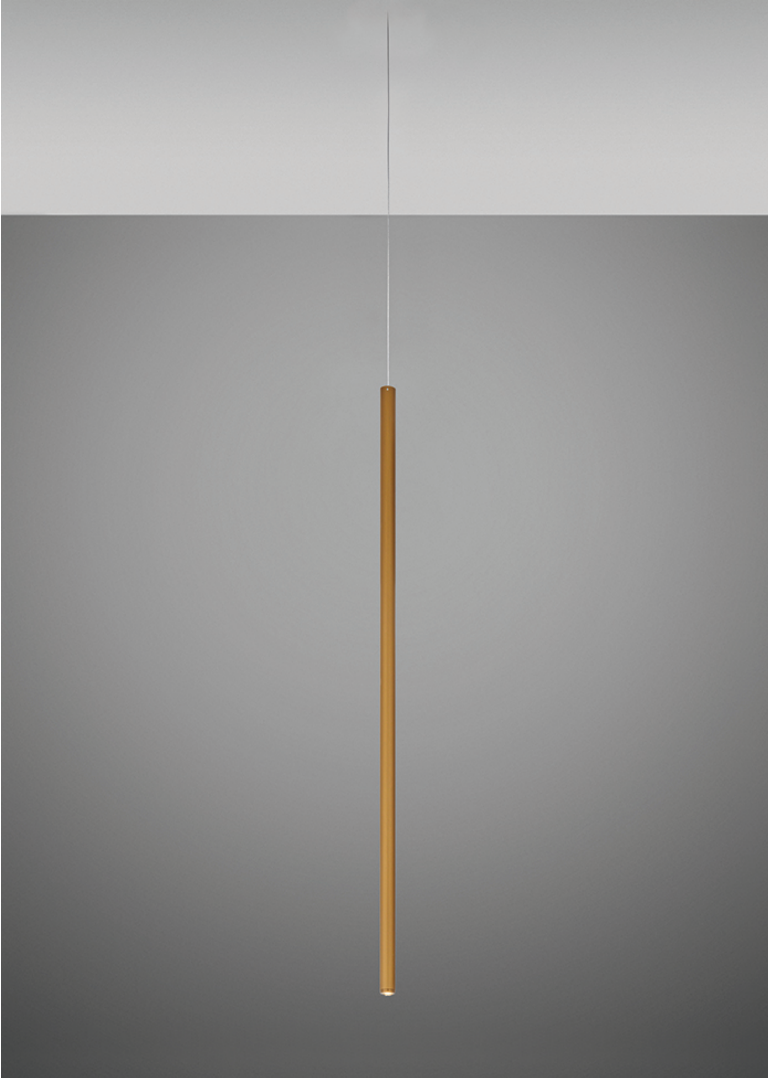

Ari F55

F55L84A76

Marco Spatti & Marco Pietro Ricci

Fixture type

Project name

Dimensions

Material

Metal

Color

 Bronze

Other colors available

Check online www.fabbian.us

Included accessories

LED

Not included accessories

Driver for powering fixture / fixtures. Driver is sized to match the custom system design. Canopy or J-box with cover plate or trimless mounting kit

Description

47.25inch pendant component of the Multispot Ari series- featuring minimal metal cylinders with a bronze finish, 393.7inch cord length, and 3000K 3.4W LED for direct illumination.

Voltage

24VDC

Dimmable

Driver Dependent

Specs

DRY

Light source and Technical

Lamp type: LED 1x4W

Wattage: 4W

Color temperature: 3000K