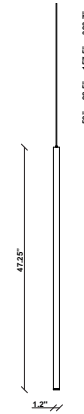

Ari F55

F55L84A76

Marco Spatti & Marco Pietro Ricci

Fixture type

Project name

Dimensions

Material

Metal

Description

47.25inch pendant component of the Multispot Ari series- featuring minimal metal cylinders with a bronze finish, 393.7inch cord length, and 3000K 3.4W LED for direct illumination.

Voltage

24VDC