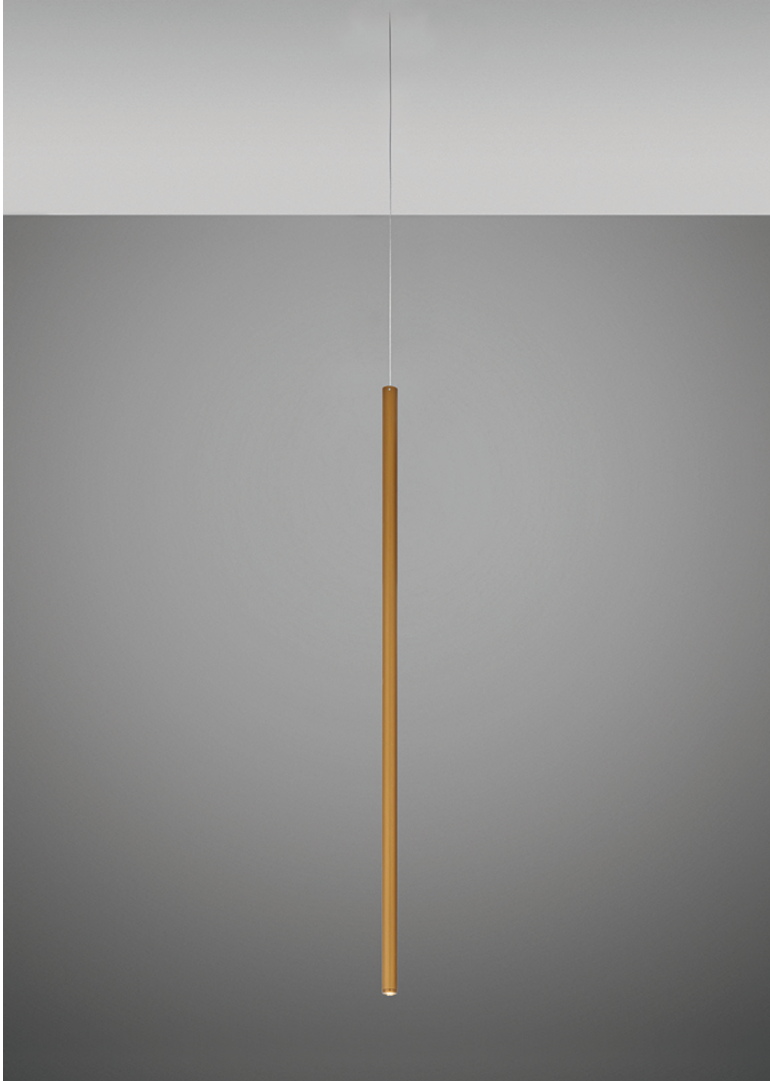

Ari F55

F55L84A76

Marco Spatti & Marco Pietro Ricci

Fixture type

Project name

Dimensions

Material

Metal

Color

 Bronze

Other colors available

Check online www.fabbian.us

Included accessories

LED

Not included accessories

Driver for powering fixture / fixtures. Driver is sized to match the custom system design. Canopy or J-box with cover plate or trimless mounting kit

Notes

Create a custom Multispot Ari configuration by selecting number of pendants, pendant heights, pendant cord heights, pendant color, color temperature and canopies. 59" - 98" - 157" - 32'9" Dimming is based on driver capabilities. If running multiple units on one driver, fixtures must be series wired and meet minimum load ratings of the connected driver. 75 feet maximum wire length from beginning to end of series connection.

Description

47.25inch pendant component of the Multispot Ari series- featuring minimal metal cylinders with a bronze finish, 393.7inch cord length, and 3000K 3.4W LED for direct illumination.

Voltage

24VDC