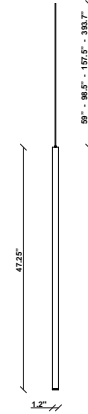

Ari F55

F55L84A76

Marco Spatti & Marco Pietro Ricci

Fixture type

Project name

Dimensions

Material

Metal

Description

47.25inch pendant component of the Multispot Ari series- featuring minimal metal cylinders with a bronze finish, 393.7inch cord length, and 3000K 3.4W LED for direct illumination.

Voltage

24VDC