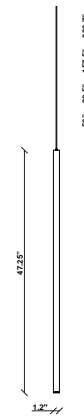

Ari F55

F55L91A76

Marco Spatti & Marco Pietro Ricci

Fixture type

Project name

Dimensions

Material

Metal

Description

47.25inch pendant component of the Multispot Ari series- featuring minimal metal cylinders with a bronze finish, 59 inch cord length, and 3500K 3.4W LED for direct illumination.

Voltage

24VDC