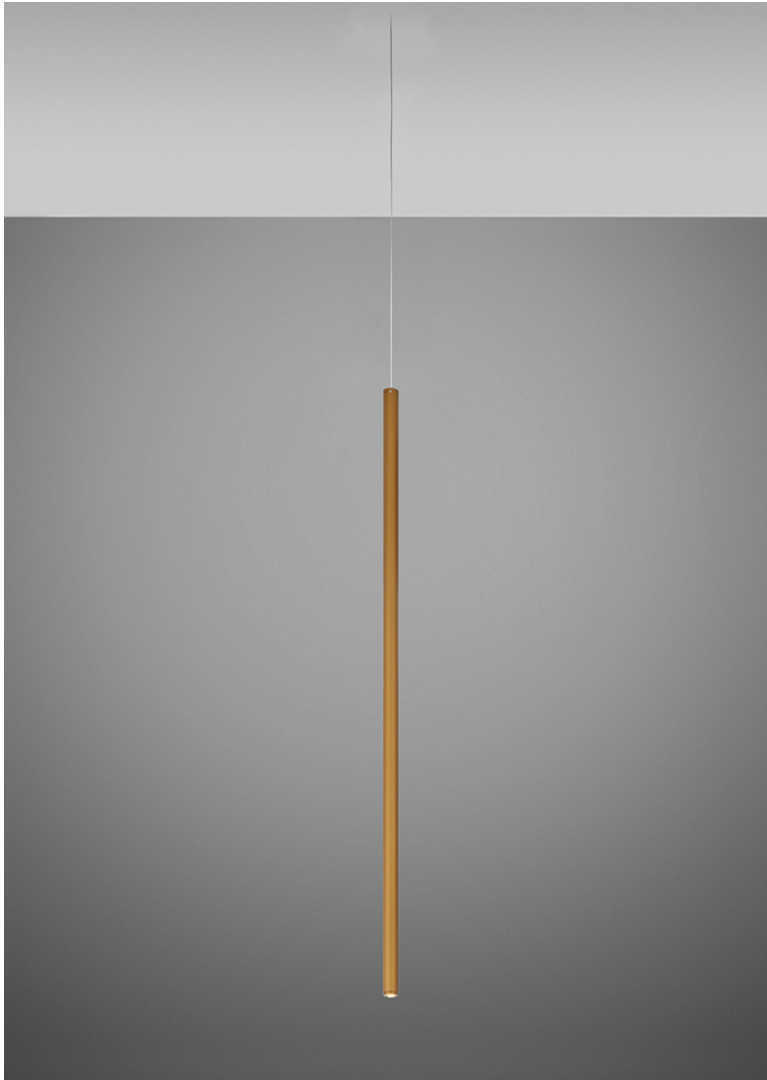

Ari F55

F55L91A76

Marco Spatti & Marco Pietro Ricci

Fixture type

Project name

Dimensions

Material

Metal

Color

 Bronze

Other colors available

Check online www.fabbian.us

Included accessories

LED

Not included accessories

Driver for powering fixture / fixtures. Driver is sized to match the custom system design. Canopy or J-box with cover plate or trimless mounting kit

Description

47.25inch pendant component of the Multispot Ari series- featuring minimal metal cylinders with a bronze finish, 59 inch cord length, and 3500K 3.4W LED for direct illumination.

Voltage

24VDC

Dimmable

Driver Dependent

Specs

DRY

Light source and Technical

Lamp type: LED 1x4W

Wattage: 4W

Color temperature: 3500K