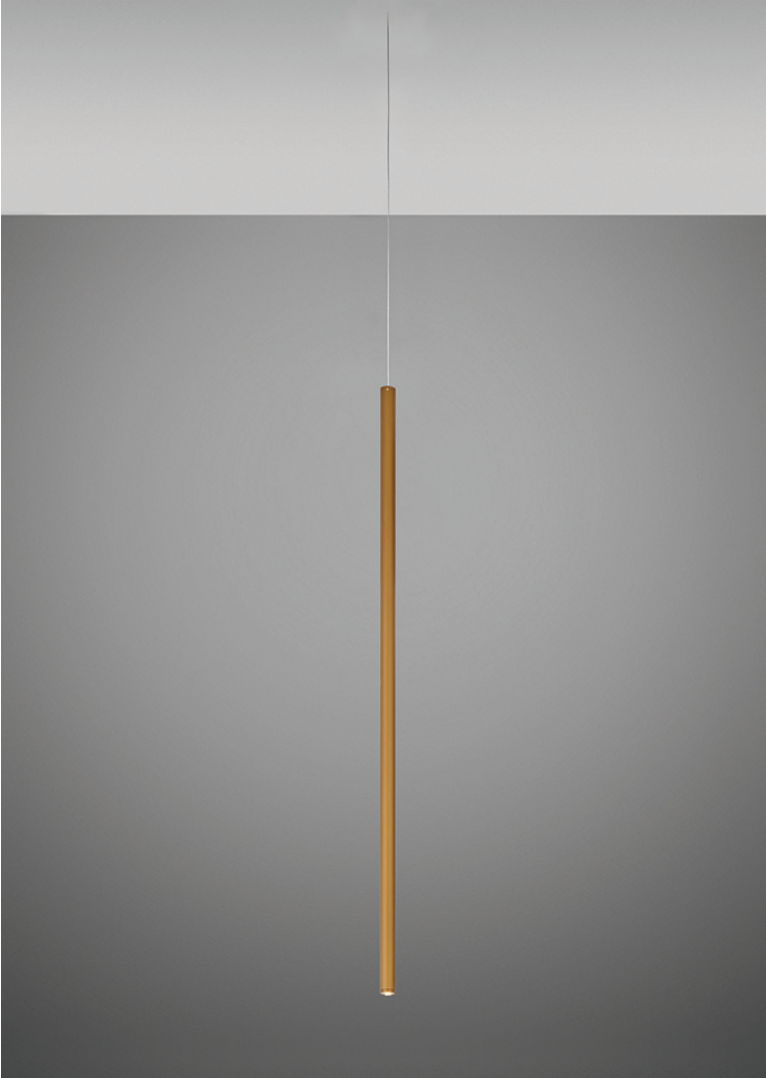

Ari F55

F55L91A76

Marco Spatti & Marco Pietro Ricci

Fixture type

Project name

Dimensions

Material

Metal

Color

 Bronze

Other colors available

Check online www.fabbian.us

Included accessories

LED

Not included accessories

Driver for powering fixture / fixtures. Driver is sized to match the custom system design. Canopy or J-box with cover plate or trimless mounting kit

Notes

Create a custom Multispot Ari configuration by selecting number of pendants, pendant heights, pendant cord heights, pendant color, color temperature and canopies. 59" - 98" - 157" - 32'9" Dimming is based on driver capabilities. If running multiple units on one driver, fixtures must be series wired and meet minimum load ratings of the connected driver. 75 feet maximum wire length from beginning to end of series connection.

Description

47.25inch pendant component of the Multispot Ari series- featuring minimal metal cylinders with a bronze finish, 59 inch cord length, and 3500K 3.4W LED for direct illumination.

Voltage

24VDC