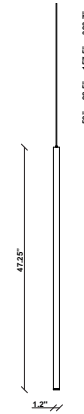

Ari F55

F55L92A76

Marco Spatti & Marco Pietro Ricci

Fixture type

Project name

Dimensions

Material

Metal

Description

47.25inch pendant component of the Multispot Ari series- featuring minimal metal cylinders with a bronze finish, 98.5inch cord length, and 3500K 3.4W LED for direct illumination.

Voltage

24VDC