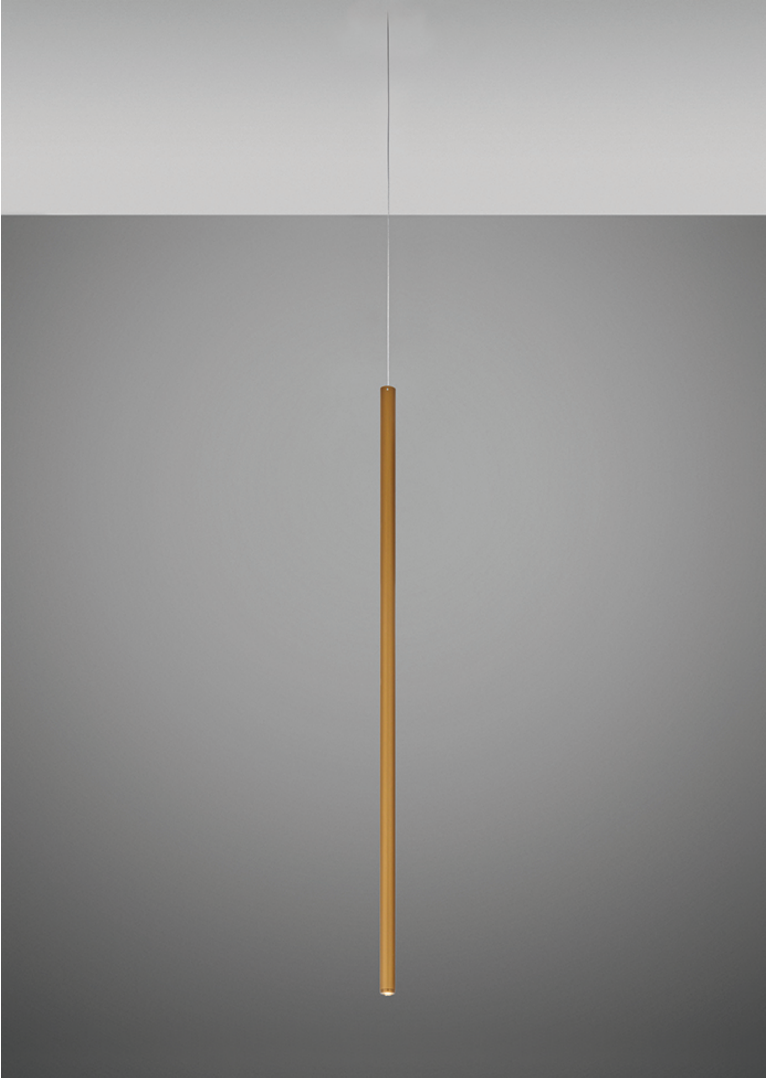

Ari F55

F55L92A76

Marco Spatti & Marco Pietro Ricci

Fixture type

Project name

Dimensions

Material

Metal

Color

 Bronze

Other colors available

Check online www.fabbian.us

Included accessories

LED

Not included accessories

Driver for powering fixture / fixtures. Driver is sized to match the custom system design. Canopy or J-box with cover plate or trimless mounting kit

Notes

Create a custom Multispot Ari configuration by selecting number of pendants, pendant heights, pendant cord heights, pendant color, color temperature and canopies. 59" - 98" - 157" - 32'9" Dimming is based on driver capabilities. If running multiple units on one driver, fixtures must be series wired and meet minimum load ratings of the connected driver. 75 feet maximum wire length from beginning to end of series connection.

Description

47.25inch pendant component of the Multispot Ari series- featuring minimal metal cylinders with a bronze finish, 98.5inch cord length, and 3500K 3.4W LED for direct illumination.

Voltage

24VDC