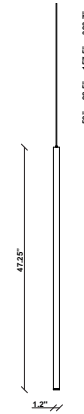

Ari F55

F55L93A76

Marco Spatti & Marco Pietro Ricci

Fixture type

Project name

Dimensions

Material

Metal

Description

47.25inch pendant component of the Multispot Ari series- featuring minimal metal cylinders with a bronze finish, 157.5inch cord length, and 3500K 3.4W LED for direct illumination.

Voltage

24VDC