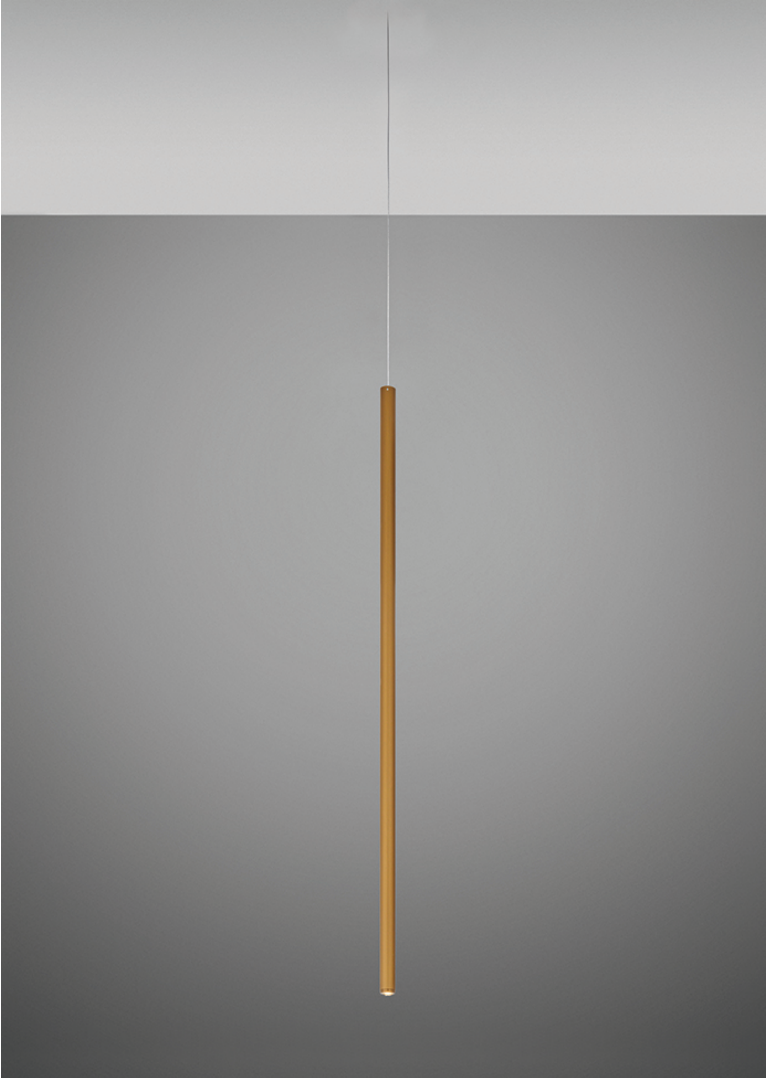

Ari F55

F55L93A76

Marco Spatti & Marco Pietro Ricci

Fixture type

Project name

Dimensions

Material

Metal

Color

 Bronze

Other colors available

Check online www.fabbian.us

Included accessories

LED

Not included accessories

Driver for powering fixture / fixtures. Driver is sized to match the custom system design. Canopy or J-box with cover plate or trimless mounting kit

Notes

Create a custom Multispot Ari configuration by selecting number of pendants, pendant heights, pendant cord heights, pendant color, color temperature and canopies. 59" - 98" - 157" - 32'9" Dimming is based on driver capabilities. If running multiple units on one driver, fixtures must be series wired and meet minimum load ratings of the connected driver. 75 feet maximum wire length from beginning to end of series connection.

Description

47.25inch pendant component of the Multispot Ari series- featuring minimal metal cylinders with a bronze finish, 157.5inch cord length, and 3500K 3.4W LED for direct illumination.

Voltage

24VDC