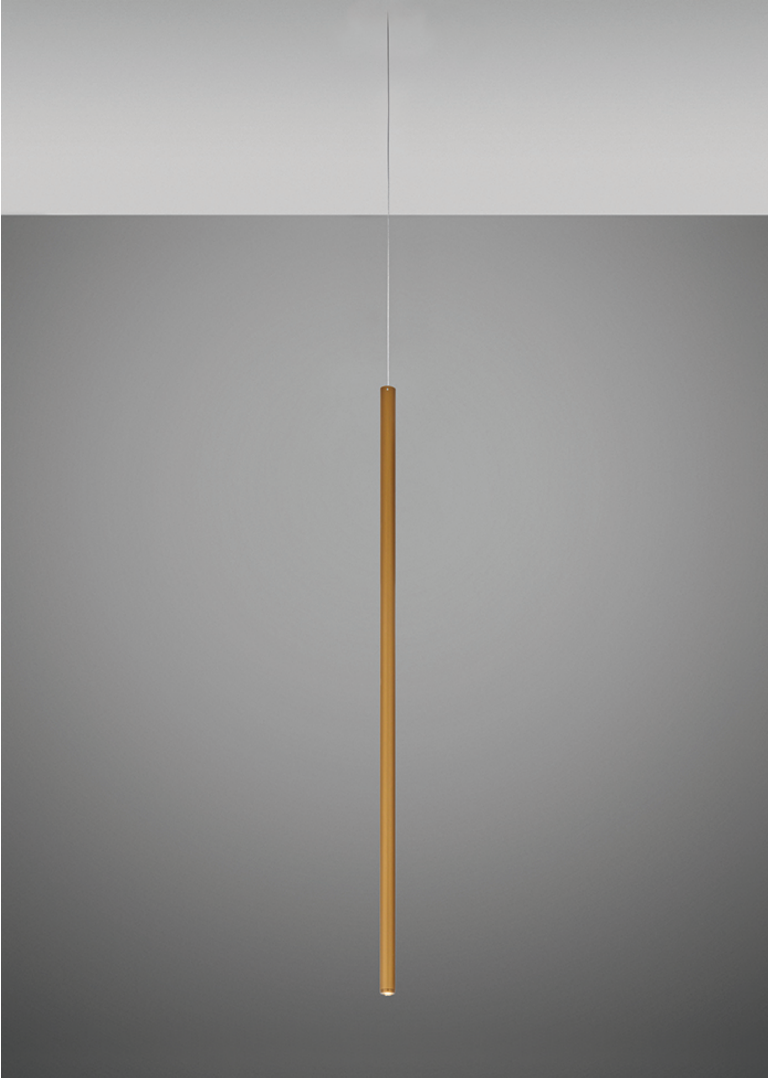

## Dimensions

## Material

Metal

## Color

 Bronze

## Description

47.25inch pendant component of the Multispot Ari series- featuring minimal metal cylinders with a bronze finish, 157.5inch cord length, and 3500K 3.4W LED for direct illumination.