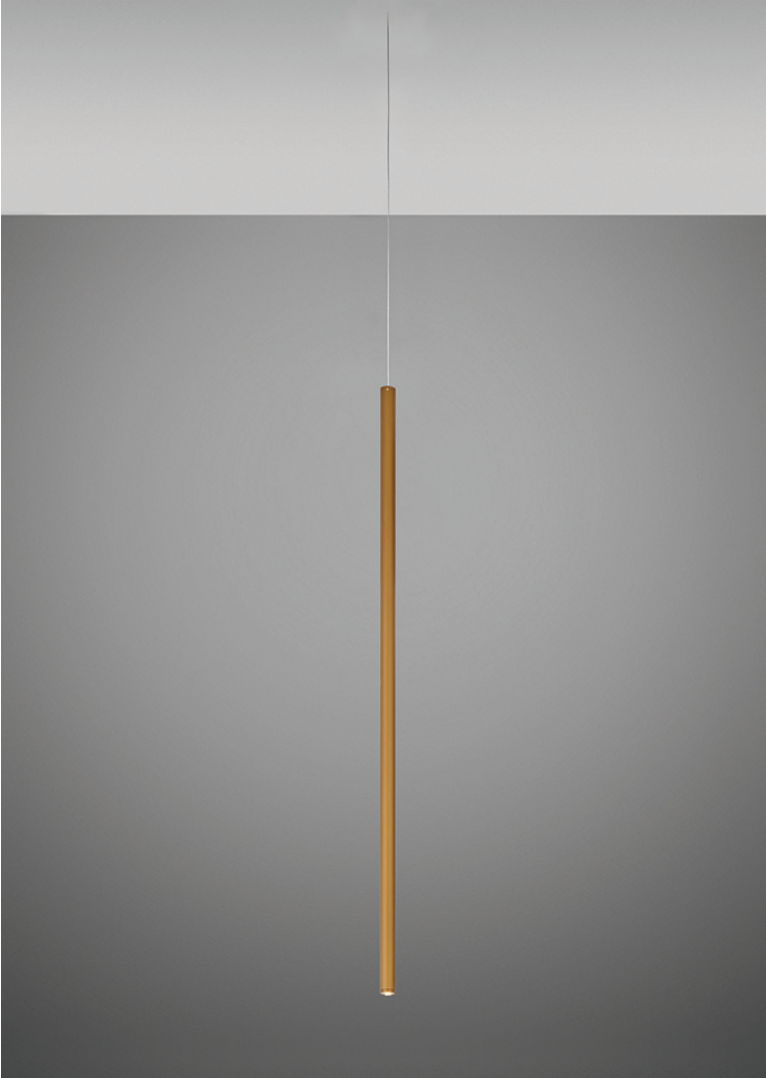

Ari F55

F55L93A76

Marco Spatti & Marco Pietro Ricci

Fixture type

Project name

Dimensions

Material

Metal

Color

Bronze

Other colors available

Check online www.fabbian.us

Included accessories

LED

Not included accessories

Driver for powering fixture / fixtures. Driver is sized to match the custom system design. Canopy or J-box with cover plate or trimless mounting kit

Notes

Create a custom Multispot Ari configuration by selecting number of pendants, pendant heights, pendant cord heights, pendant color, color temperature and canopies. 59" - 98" - 157" - 32'9" Dimming is based on driver capabilities. If running multiple units on one driver, fixtures must be series wired and meet minimum load ratings of the connected driver. 75 feet maximum wire length from beginning to end of series connection.

Description

47.25inch pendant component of the Multispot Ari series- featuring minimal metal cylinders with a bronze finish, 157.5inch cord length, and 3500K 3.4W LED for direct illumination.

Voltage

24VDC

Dimmable

Driver Dependent

Specs

DRY

Light source and Technical

Lamp type: LED 1x4W

Wattage: 4W

Color temperature: 3500K

CRI: 90

Lumens: 360lm