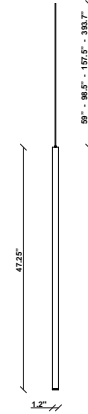

Ari F55

F55L93A76

Marco Spatti & Marco Pietro Ricci

Fixture type

Project name

Dimensions

Material

Metal

Description

47.25inch pendant component of the Multispot Ari series- featuring minimal metal cylinders with a bronze finish, 157.5inch cord length, and 3500K 3.4W LED for direct illumination.

Voltage

24VDC