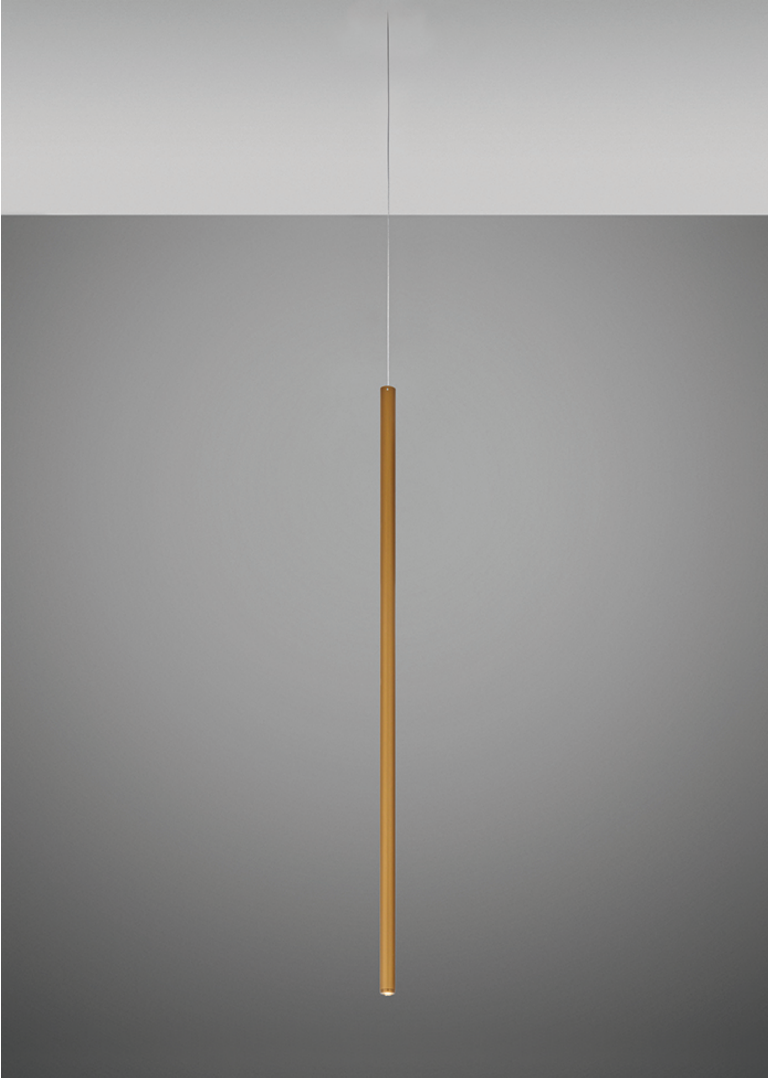

Ari F55

F55L94A76

Marco Spatti & Marco Pietro Ricci

Fixture type

Project name

Dimensions

Material

Metal

Color

 Bronze

Other colors available

Check online www.fabbian.us

Included accessories

LED

Not included accessories

Driver for powering fixture / fixtures. Driver is sized to match the custom system design. Canopy or J-box with cover plate or trimless mounting kit

Notes

Create a custom Multispot Ari configuration by selecting number of pendants, pendant heights, pendant cord heights, pendant color, color temperature and canopies. 59" - 98" - 157" - 32'9" Dimming is based on driver capabilities. If running multiple units on one driver, fixtures must be series wired and meet minimum load ratings of the connected driver. 75 feet maximum wire length from beginning to end of series connection.

Description

47.25inch pendant component of the Multispot Ari series- featuring minimal metal cylinders with a bronze finish, 393.7inch cord length, and 3500K 3.4W LED for direct illumination.

Voltage

24VDC