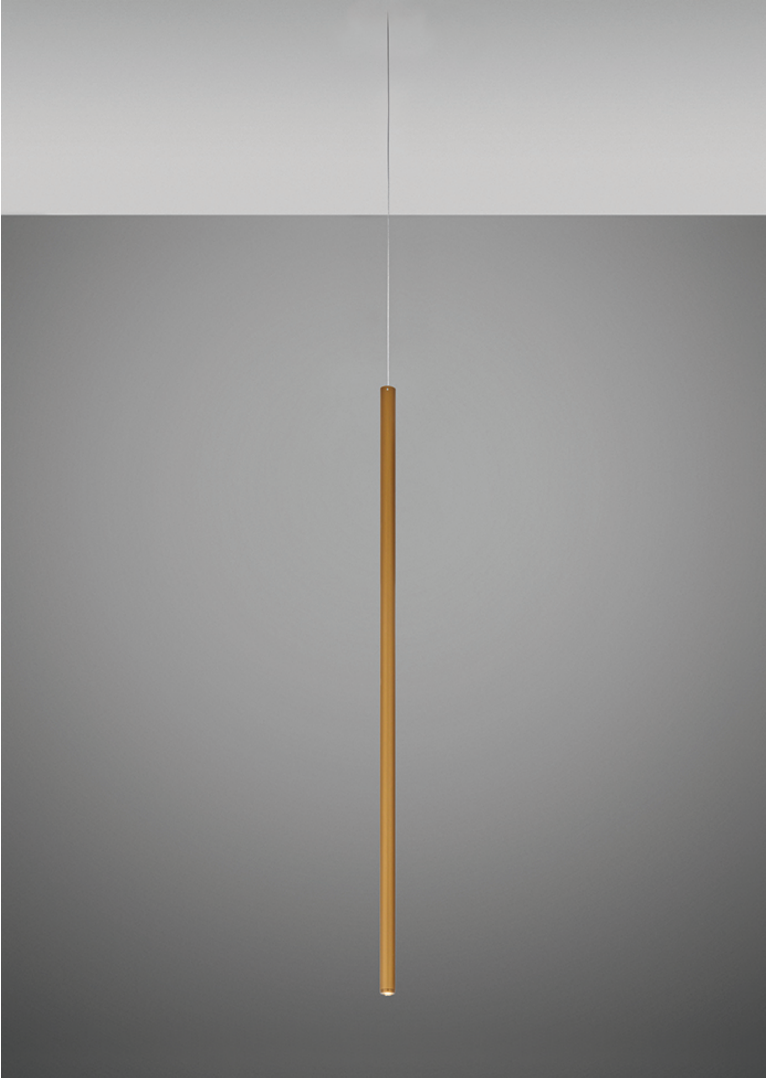

Ari F55

F55L94A76

Marco Spatti & Marco Pietro Ricci

Fixture type

Project name

Dimensions

Material

Metal

Color

 Bronze

Other colors available

Check online www.fabbian.us

Included accessories

LED

Not included accessories

Driver for powering fixture / fixtures. Driver is sized to match the custom system design. Canopy or J-box with cover plate or trimless mounting kit

Notes

Create a custom Multispot Ari configuration by selecting number of pendants, pendant heights, pendant cord heights, pendant color, color temperature and canopies. 59" - 98" - 157" - 32'9" Dimming is based on driver capabilities. If running multiple units on one driver, fixtures must be series wired and meet minimum load ratings of the connected driver. 75 feet maximum wire length from beginning to end of series connection.

Description

47.25inch pendant component of the Multispot Ari series- featuring minimal metal cylinders with a bronze finish, 393.7inch cord length, and 3500K 3.4W LED for direct illumination.

Voltage

24VDC