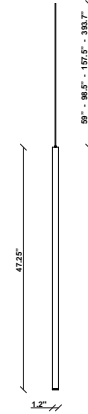

Ari F55

F55L94A76

Marco Spatti & Marco Pietro Ricci

Fixture type

Project name

Dimensions

Material

Metal

Description

47.25inch pendant component of the Multispot Ari series- featuring minimal metal cylinders with a bronze finish, 393.7inch cord length, and 3500K 3.4W LED for direct illumination.

Voltage

24VDC