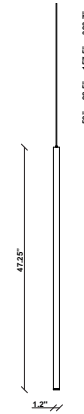

Ari F55

F55L94A76

Marco Spatti & Marco Pietro Ricci

Fixture type

Project name

Dimensions

Material

Metal

Description

47.25inch pendant component of the Multispot Ari series- featuring minimal metal cylinders with a bronze finish, 393.7inch cord length, and 3500K 3.4W LED for direct illumination.

Voltage

24VDC