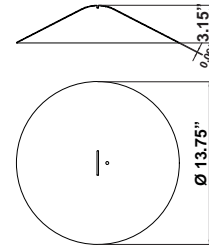

Lumi F07

F66Z0101

A.Saggia & V.Sommella / D&G Studio

Fixture type

Project name

Dimensions

Material

Aluminum