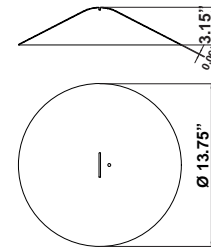

Lumi F07

F66Z0102

A.Saggia & V.Sommella / D&G Studio

Fixture type

Project name

Dimensions

Material

Aluminum