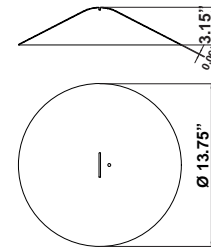

Lumi F07

F66Z0102

A.Saggia & V.Sommella / D&G Studio

Fixture type

Project name

Dimensions

Description

Cappello Cone accessory for use with Lumi Tech Baka, Mochi, and Sfera pendant lights. 13.75" diameter spun aluminum cappello with painted black finish.