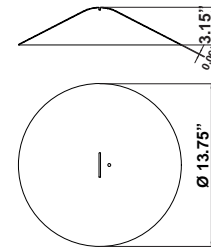

Lumi F07

F66Z0102

A.Saggia & V.Sommella / D&G Studio

Fixture type

Project name

Dimensions

Material

Aluminum

Description

Cappello Cone accessory for use with Lumi Baka, Mochi, and Sfera pendant lights. 13.75" diameter spun aluminum cappello with painted black finish.