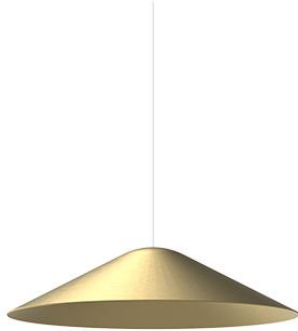

## Dimensions

## Description

Cappello Cone accessory for Lumi Tech Baka, Mochi, and Sfera pendant lights.  
13.75" diameter spun aluminum cappello with painted gold finish.