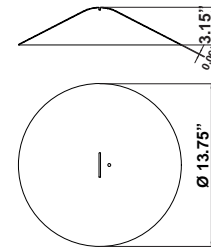

Material

Aluminum

Color

Gold

Other colors available

Check online www.fabbian.us

Included accessories

Spun aluminum cap

Not included accessories

Lumi pendant light

Description

Cappello Cone accessory for Lumi Baka, Mochi, and Sfera pendant lights. 13.75" diameter spun aluminum cappello with painted gold finish.