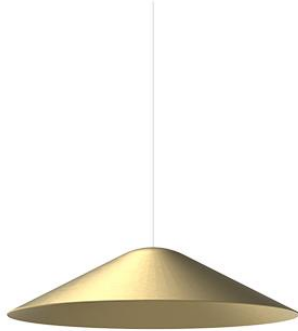

Lumi F07-F66

**F66Z0112**

A.Saggia & V.Sommella / D&G Studio

Fixture type

Project name

## Dimensions

## Material

Aluminum

## Description

Cappello Cone accessory for Lumi Baka, Mochi, and Sfera pendant lights. 13.75" diameter spun aluminum cappello with painted gold finish.