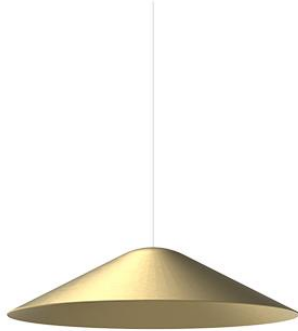

Lumi F07

**F66Z0112**

A.Saggia & V.Sommella / D&G Studio

Fixture type

Project name

## Dimensions

## Material

Aluminum

## Description

Cappello Cone accessory for Lumi Baka, Mochi, and Sfera pendant lights. 13.75" diameter spun aluminum cappello with painted gold finish.