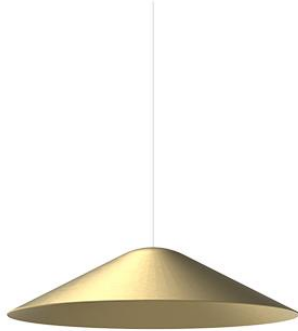

Lumi F07-F66

F66Z0112

A.Saggia & V.Sommella / D&G Studio

Fixture type

Project name

Dimensions

Material

Aluminum

Color

 Gold

Other colors available

Check online www.fabbian.us

Included accessories

Spun aluminum cap

Not included accessories

Lumi pendant light

Description

Cappello Cone accessory for Lumi Baka, Mochi, and Sfera pendant lights. 13.75" diameter spun aluminum cappello with painted gold finish.