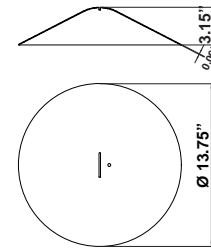

Lumi F07

F66Z0141

A.Saggia & V.Sommella / D&G Studio

Fixture type

Project name

Dimensions

Material

Aluminum