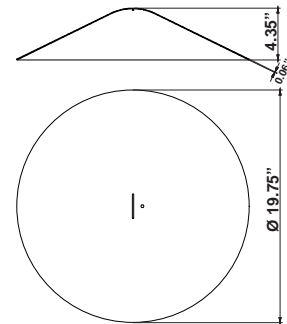

Lumi F07

F66Z0301

A.Saggia & V.Sommella / D&G Studio

Fixture type

Project name

Dimensions

Material

Aluminum