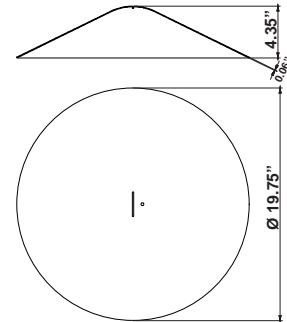

Dimensions

Material

Aluminum

Color

Black

Other colors available

Check online www.fabbian.us

Included accessories

Spun aluminum cap

Not included accessories

Lumi pendant light

Description

Cappello Cone for Lumi Baka, Mochi, and Sfera pendant lights. 19.75" diameter spun aluminum cappello with painted black finish.