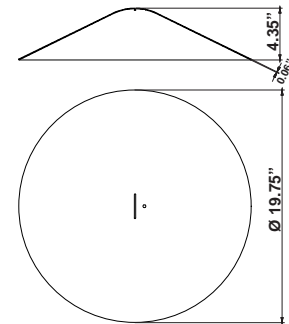

Lumi F07

F66Z0302

A.Saggia & V.Sommella / D&G Studio

Fixture type

Project name

Dimensions

Material

Aluminum