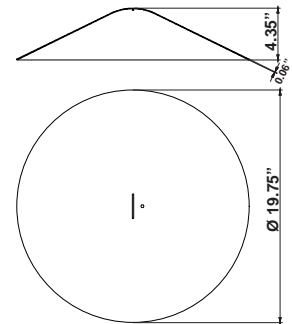

Dimensions

Material

Aluminum

Color

Black

Other colors available

Check online www.fabbian.us

Included accessories

Spun aluminum cap

Not included accessories

Lumi pendant light

Description

Cappello Cone for Lumi Baka, Mochi, and Sfera pendant lights. 19.75" diameter spun aluminum cappello with painted black finish.