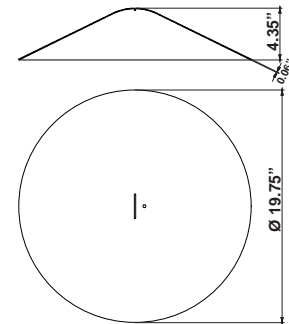

Dimensions

Material

Aluminum

Color

Gold

Other colors available

Check online www.fabbian.us

Included accessories

Spun aluminum cap

Not included accessories

Lumi pendant light

Features

Cappello Cone F66Z01 is compatible with the following Lumi glass:
F07A05V- 7.8" Mochi
F07A17V- 5.5" Sfera
F07A19V- 7.8" Sfera

Description

Cappello Cone for Lumi Baka, Mochi, and Sfera pendant lights. 19.75" diameter spun aluminum cappello with painted gold finish.