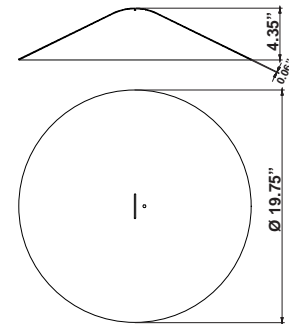

Dimensions

Material

Aluminum

Color

Gold

Other colors available

Check online www.fabbian.us

Included accessories

Spun aluminum cap

Not included accessories

Lumi pendant light

Description

Cappello Cone for Lumi Baka, Mochi, and Sfera pendant lights. 19.75" diameter spun aluminum cappello with painted gold finish.