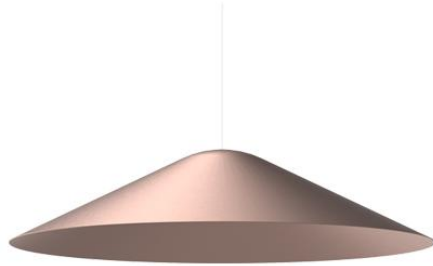

## Dimensions

## Material

Aluminum

## Color

 Copper

## Description

Cappello Cone for Lumi Tech Baka, Mochi, and Sfera pendant lights. 19.75" diameter spun aluminum cappello with painted copper finish.