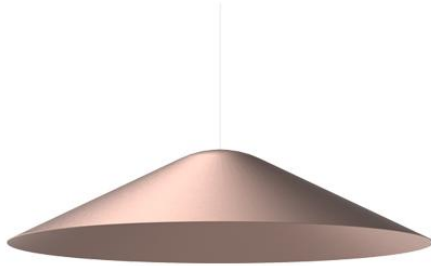

Lumi F07-F66

F66Z0341

A.Saggia & V.Sommella / D&G Studio

Fixture type

Project name

Dimensions

Material

Aluminum

Color

 Copper

Other colors available

Check online www.fabbian.us

Included accessories

Spun aluminum cap

Not included accessories

Lumi pendant light

Description

Cappello Cone for Lumi Baka, Mochi, and Sfera pendant lights. 19.75" diameter spun aluminum cappello with painted copper finish.