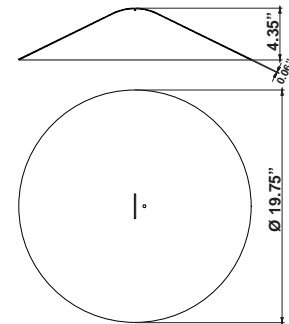

Dimensions

Material

Aluminum

Color

Copper

Other colors available

Check online www.fabbian.us

Included accessories

Spun aluminum cap

Not included accessories

Lumi pendant light

Description

Cappello Cone for Lumi Baka, Mochi, and Sfera pendant lights. 19.75" diameter spun aluminum cappello with painted copper finish.