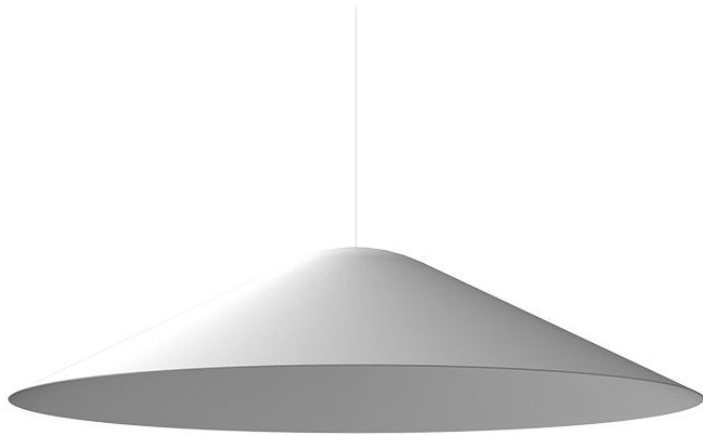

## Dimensions

## Material

Aluminum

## Included accessories

Spun aluminum cap

## Description

Cappello Cone for Lumi Baka, Mochi, and Sfera pendant lights. 33.5" diameter spun aluminum cappello with painted white finish.