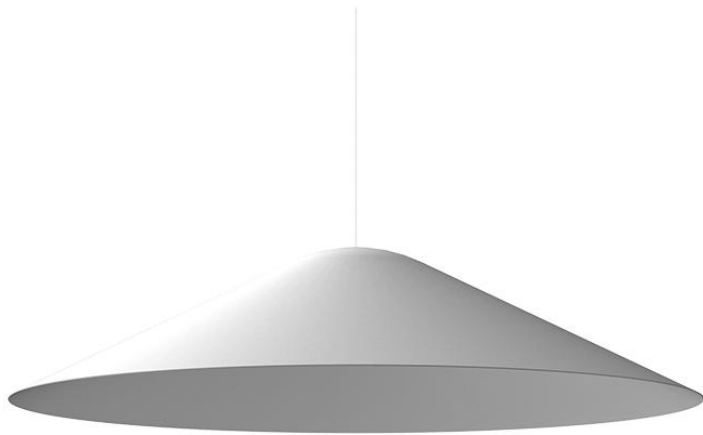

Lumi F07

F66Z0501

A.Saggia & V.Sommella / D&G Studio

Fixture type

Project name

Dimensions

Material

Aluminum

Color

White

Other colors available

Check online www.fabbian.us

Included accessories

Spun aluminum cap

Not included accessories

Lumi pendant light

Features

Cappello Cone F66Z05 is compatible with the following glass:

- F07A01V- 15" Mochi
- F07A03V- 17.75" Mochi
- F07A07V- 11.8" Mochi
- F07A15V- 13" Baka
- F07A21V- 13.75" Sfera
- F07A23V- 15.75" Sfera
- F07A25V- 19.6" Sfera
- F07A27V- 23.6" Sfera

Description

Cappello Cone for Lumi Tech Baka, Mochi, and Sfera pendant lights. 33.5" diameter spun aluminum cappello with painted white finish.