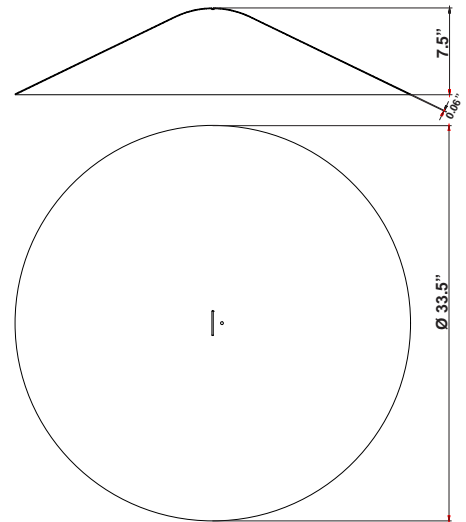

Dimensions

Material

Aluminum

Color

White

Other colors available

Check online www.fabbian.us

Included accessories

Spun aluminum cap

Not included accessories

Lumi pendant light

Features

Cappello Cone F66Z05 is compatible with the following glass:

- F07A01V- 15" Mochi
- F07A03V- 17.75" Mochi
- F07A07V- 11.8" Mochi
- F07A15V- 13" Baka
- F07A21V- 13.75" Sfera
- F07A23V- 15.75" Sfera
- F07A25V- 19.6" Sfera
- F07A27V- 23.6" Sfera

Description

Cappello Cone for Lumi Tech Baka, Mochi, and Sfera pendant lights. 33.5" diameter spun aluminum cappello with painted white finish.