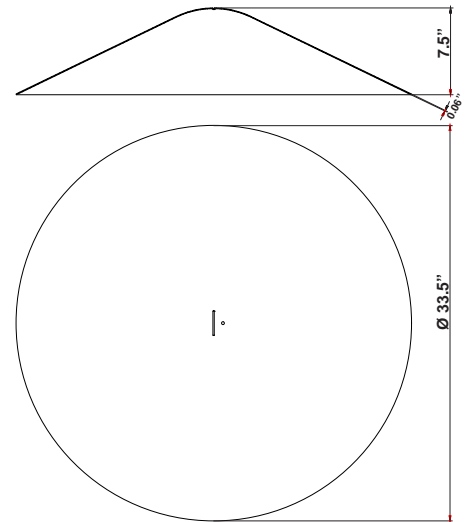

Dimensions

Material

Aluminum

Color

Black

Other colors available

Check online www.fabbian.us

Included accessories

Spun aluminum cap

Not included accessories

Lumi pendant light

Features

Cappello Cone F66Z05 is compatible with the following glass:

- F07A01V- 15" Mochi
- F07A03V- 17.75" Mochi
- F07A07V- 11.8" Mochi
- F07A15V- 13" Baka
- F07A21V- 13.75" Sfera
- F07A23V- 15.75" Sfera
- F07A25V- 19.6" Sfera
- F07A27V- 23.6" Sfera

Description

Cappello Cone for Lumi Tech Baka, Mochi, and Sfera pendant lights. 33.5" diameter spun aluminum cappello with painted black finish.