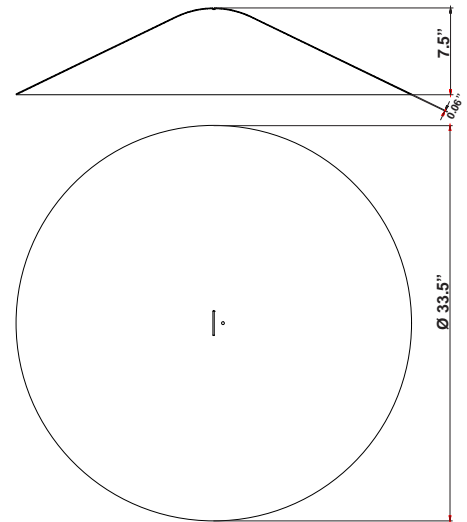

Dimensions

Material

Aluminum

Color

Black

Other colors available

Check online www.fabbian.us

Included accessories

Spun aluminum cap

Not included accessories

Lumi pendant light

Features

Cappello Cone F66Z05 is compatible with the following glass:

- F07A01V- 15" Mochi
- F07A03V- 17.75" Mochi
- F07A07V- 11.8" Mochi
- F07A15V- 13" Baka
- F07A21V- 13.75" Sfera
- F07A23V- 15.75" Sfera
- F07A25V- 19.6" Sfera
- F07A27V- 23.6" Sfera

Description

Cappello Cone for Lumi Baka, Mochi, and Sfera pendant lights. 33.5" diameter spun aluminum cappello with painted black finish.