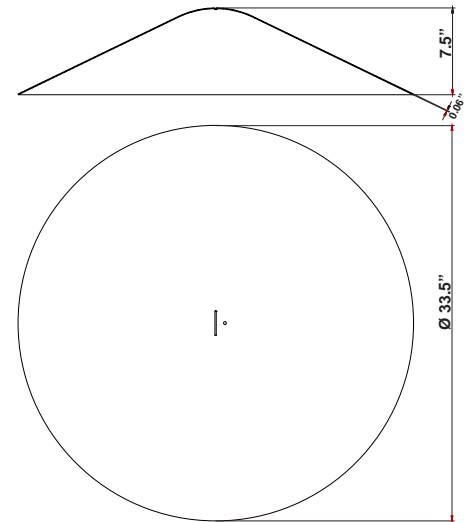

Dimensions

Material

Aluminum

Color

Gold

Other colors available

Check online www.fabbian.us

Included accessories

Spun aluminum cap

Not included accessories

Lumi pendant light

Features

Cappello Cone F66Z05 is compatible with the following glass:

- F07A01V- 15" Mochi
- F07A03V- 17.75" Mochi
- F07A07V- 11.8" Mochi
- F07A15V- 13" Baka
- F07A21V- 13.75" Sfera
- F07A23V- 15.75" Sfera
- F07A25V- 19.6" Sfera
- F07A27V- 23.6" Sfera

Description

Cappello Cone for Lumi Tech Baka, Mochi, and Sfera pendant lights. 33.5" diameter spun aluminum cappello with painted gold finish.