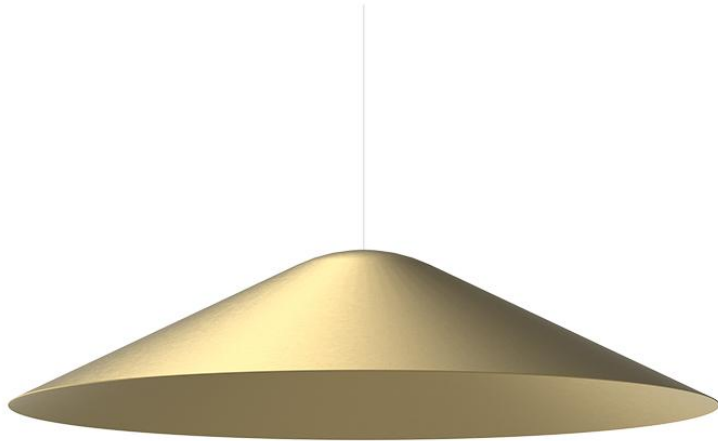

Lumi F07

F66Z0512

A.Saggia & V.Sommella / D&G Studio

Fixture type

Project name

Dimensions

Material

Aluminum

Color

 Gold

Other colors available

Check online www.fabbian.us

Included accessories

Spun aluminum cap

Not included accessories

Lumi pendant light

Features

Cappello Cone F66Z05 is compatible with the following glass:

- F07A01V- 15" Mochi
- F07A03V- 17.75" Mochi
- F07A07V- 11.8" Mochi
- F07A15V- 13" Baka
- F07A21V- 13.75" Sfera
- F07A23V- 15.75" Sfera
- F07A25V- 19.6" Sfera
- F07A27V- 23.6" Sfera

Description

Cappello Cone for Lumi Tech Baka, Mochi, and Sfera pendant lights. 33.5" diameter spun aluminum cappello with painted gold finish.