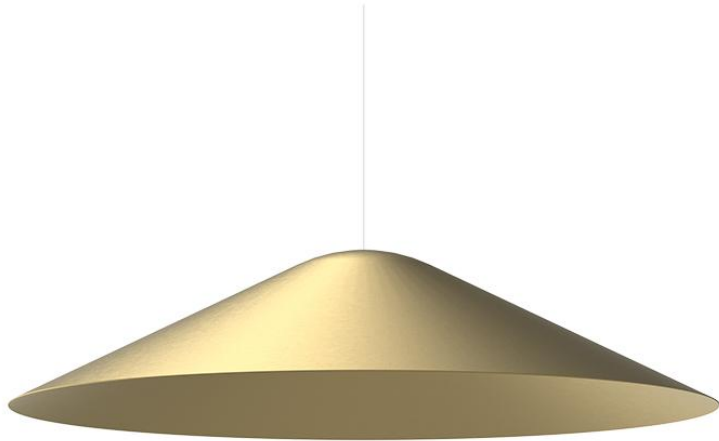

Lumi F07-F66

**F66Z0512**

A.Saggia & V.Sommella / D&G Studio

Fixture type

Project name

## Dimensions

## Material

Aluminum

## Description

Cappello Cone for Lumi Baka, Mochi, and Sfera pendant lights. 33.5" diameter spun aluminum cappello with painted gold finish.