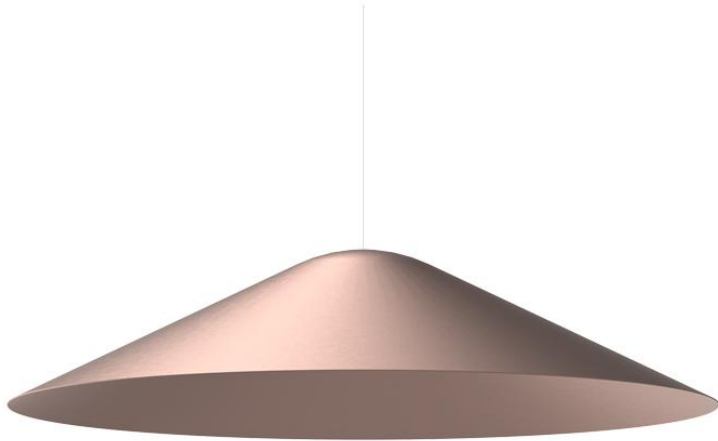

Lumi F07-F66

F66Z0541

A.Saggia & V.Sommella / D&G Studio

Fixture type

Project name

Dimensions

Material

Aluminum

Color

 Copper

Other colors available

Check online www.fabbian.us

Included accessories

Spun aluminum cap

Not included accessories

Lumi pendant light

Description

Cappello Cone for Lumi Baka, Mochi, and Sfera pendant lights. 33.5" diameter spun aluminum cappello with painted copper finish.