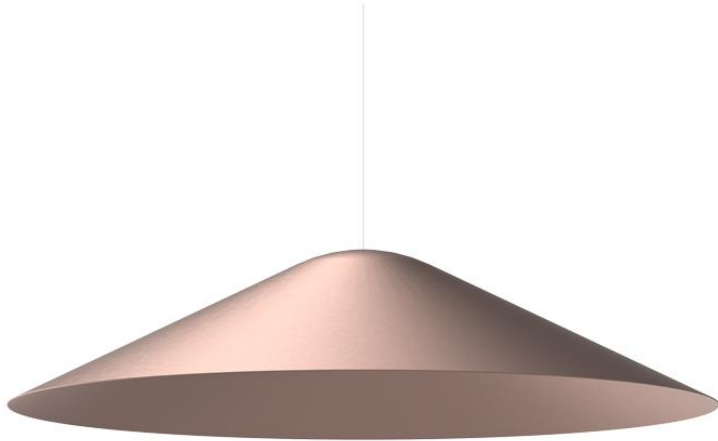

Lumi F07

F66Z0541

A.Saggia & V.Sommella / D&G Studio

Fixture type

Project name

Dimensions

Material

Aluminum

Color

 Copper

Other colors available

Check online www.fabbian.us

Included accessories

Spun aluminum cap

Not included accessories

Lumi pendant light

Features

Cappello Cone F66Z05 is compatible with the following glass:

- F07A01V- 15" Mochi
- F07A03V- 17.75" Mochi
- F07A07V- 11.8" Mochi
- F07A15V- 13" Baka
- F07A21V- 13.75" Sfera
- F07A23V- 15.75" Sfera
- F07A25V- 19.6" Sfera
- F07A27V- 23.6" Sfera

Description

Cappello Cone for Lumi Tech Baka, Mochi, and Sfera pendant lights. 33.5" diameter spun aluminum cappello with painted copper finish.