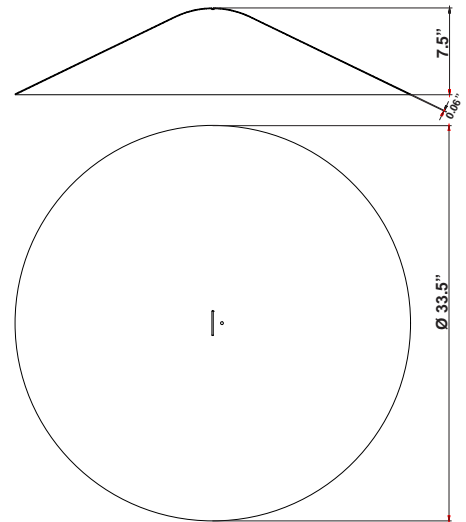

Lumi F07-F66

F66Z0541

A.Saggia & V.Sommella / D&G Studio

Fixture type

Project name

Dimensions

Material

Aluminum

Description

Cappello Cone for Lumi Baka, Mochi, and Sfera pendant lights. 33.5" diameter spun aluminum cappello with painted copper finish.