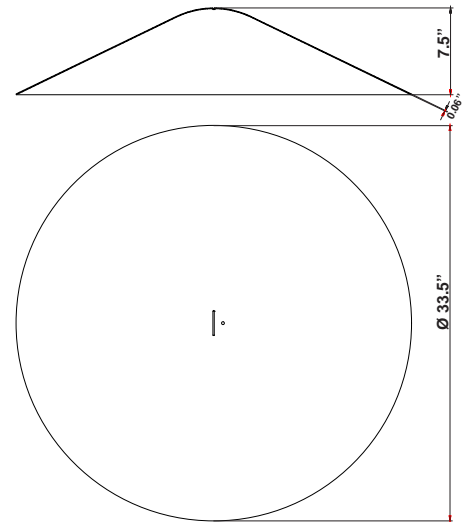

Dimensions

Material

Aluminum

Color

Copper

Other colors available

Check online www.fabbian.us

Included accessories

Spun aluminum cap

Not included accessories

Lumi pendant light

Features

Cappello Cone F66Z05 is compatible with the following glass:

- F07A01V- 15" Mochi
- F07A03V- 17.75" Mochi
- F07A07V- 11.8" Mochi
- F07A15V- 13" Baka
- F07A21V- 13.75" Sfera
- F07A23V- 15.75" Sfera
- F07A25V- 19.6" Sfera
- F07A27V- 23.6" Sfera

Description

Cappello Cone for Lumi Tech Baka, Mochi, and Sfera pendant lights. 33.5" diameter spun aluminum cappello with painted copper finish.