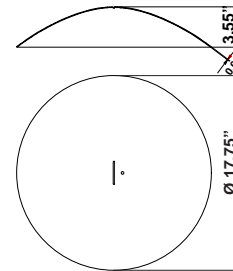

Dimensions

Material

Aluminum

Color

White

Other colors available

Check online www.fabbian.us

Included accessories

Spun aluminum cap

Not included accessories

Lumi pendant light

Description

Cappello Dome accessory for use with Lumi Baka, Mochi, and Sfera pendant lights. 17.75" diameter spun aluminum cappello with painted white finish.