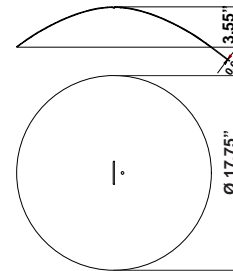

Lumi F07

F66Z0202

A.Saggia & V.Sommella / D&G Studio

Fixture type

Project name

Dimensions

Material

Aluminum