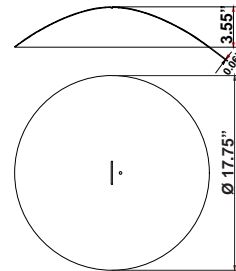

Lumi F07-F66

F66Z0202

A.Saggia & V.Sommella / D&G Studio

Fixture type

Project name

Dimensions

Material

Aluminum

Description

Cappello Dome accessory for use with Lumi Baka, Mochi, and Sfera pendant lights. 17.75" diameter spun aluminum cappello with painted black finish.